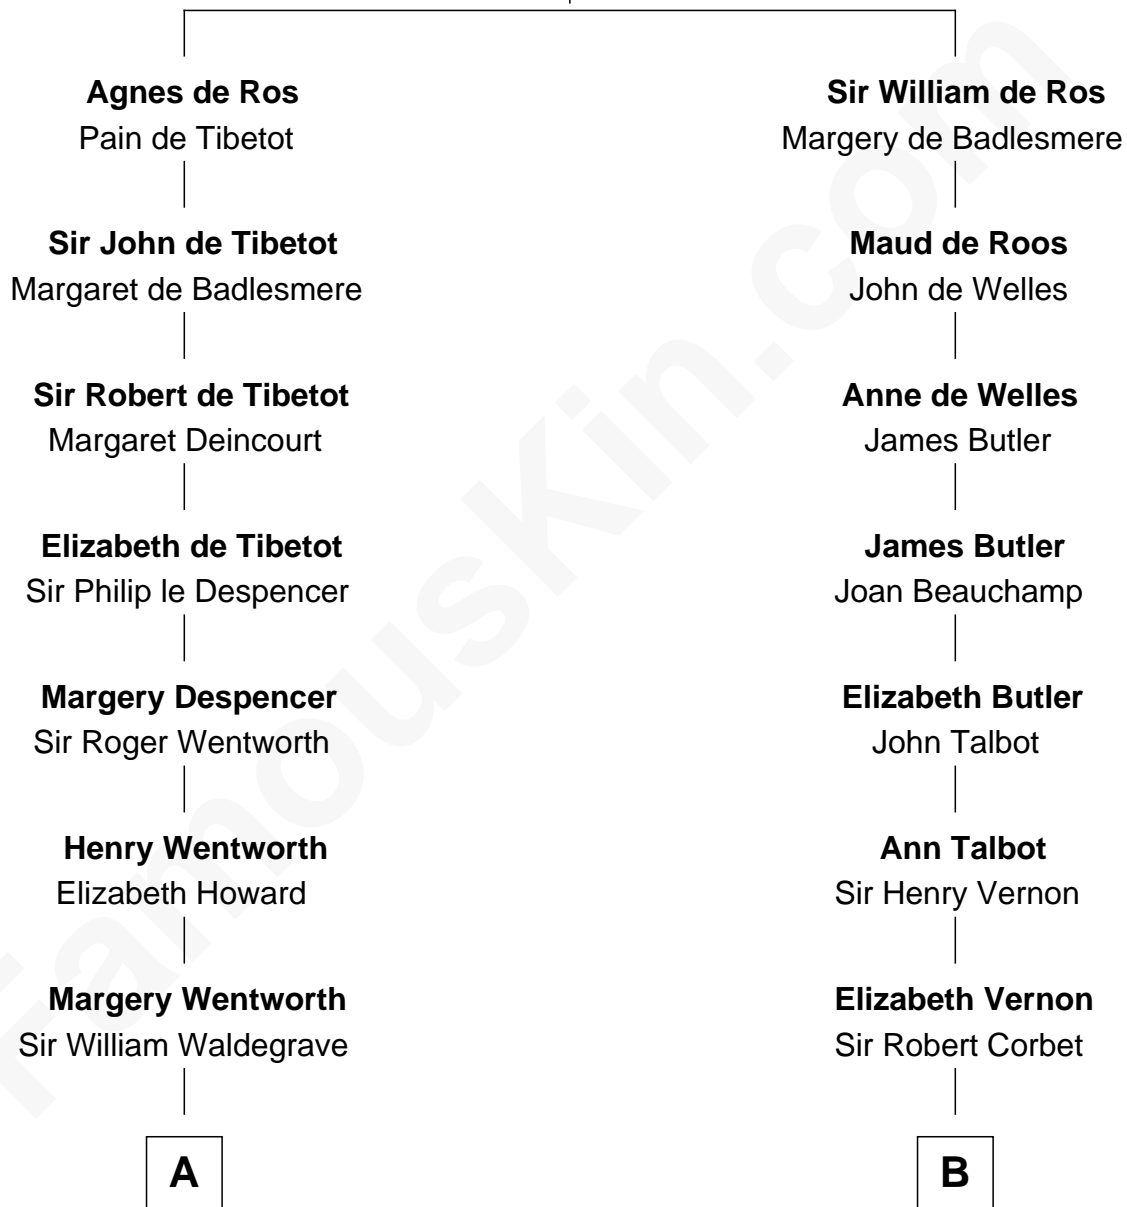

FamousKin.com

Relationship Chart of

Walt Disney

Co-Founder of The Walt Disney Company

19th cousin 1 time removed of

J.P. Morgan, Jr.

American Banker and Philanthropist

William de Ros
Maude de Vaux

C

Eber Call
Violette Lawrence

Charles Call
Henrietta Gross

Flora Call
Elias Charles Disney

Walt Disney
Co-Founder of The Walt Disney Co.

D

Charles F. Tracy
Louisa Kirkland

Frances Louisa Tracy
John Pierpont Morgan