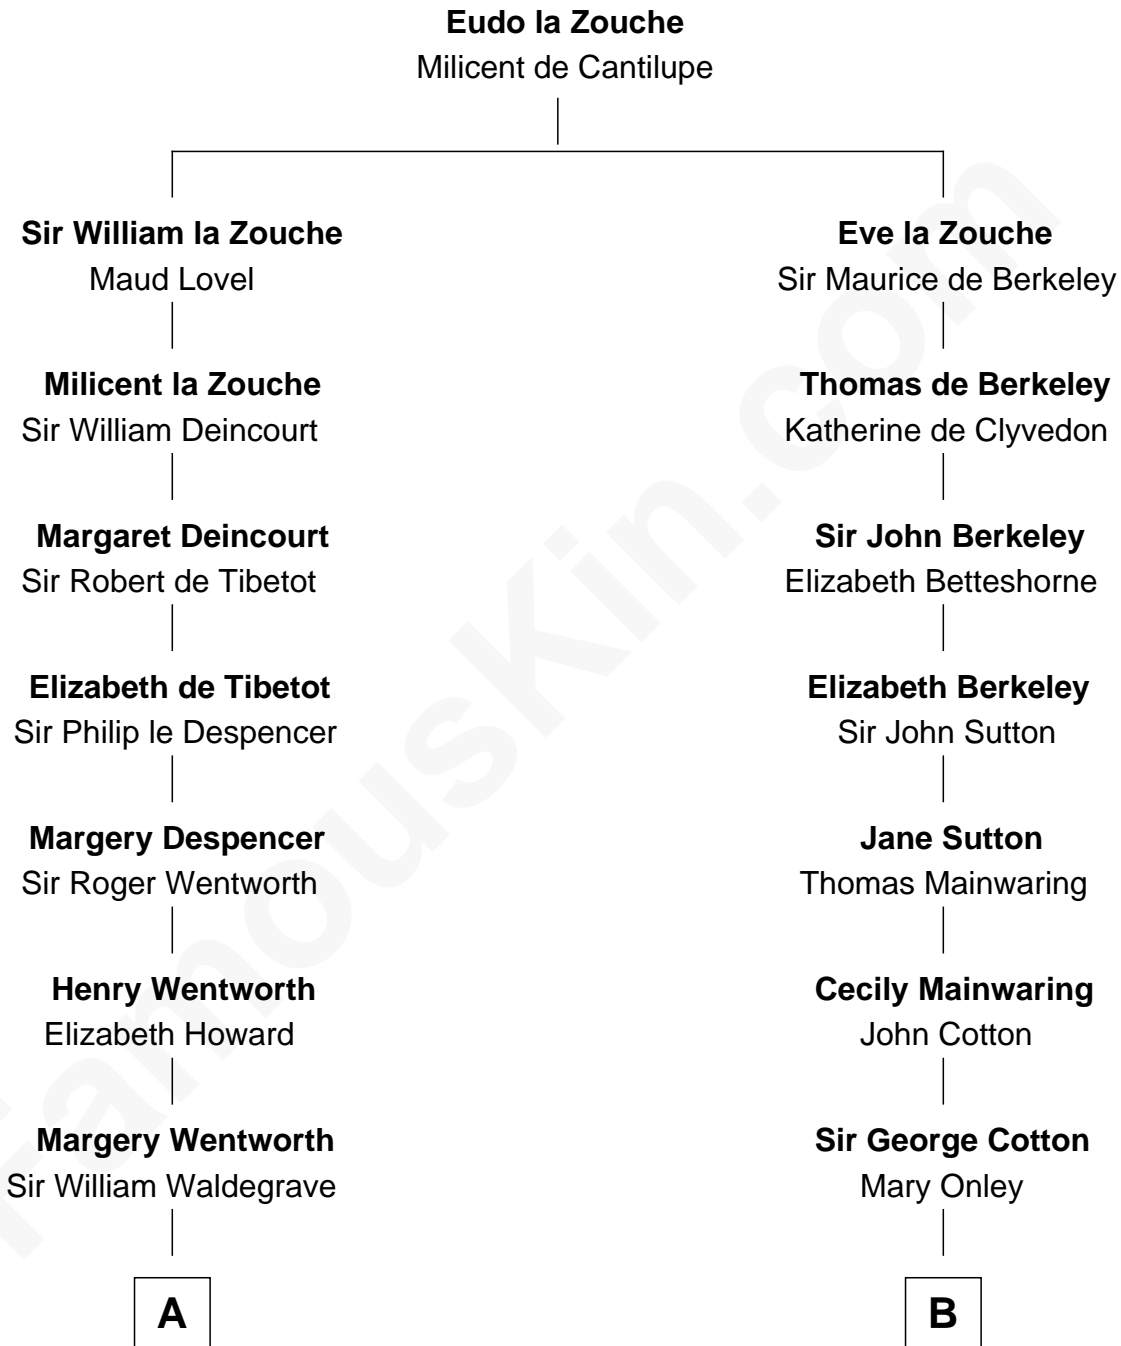

FamousKin.com

Relationship Chart of

Walt Disney

Co-Founder of The Walt Disney Company

17th cousin 3 times removed of

J.P. Morgan, Jr.

American Banker and Philanthropist

C

—
Eber Call

Violette Lawrence

—
Charles Call

Henrietta Gross

—
Flora Call

Elias Charles Disney

—
Walt Disney

Co-Founder of The Walt Disney Co.