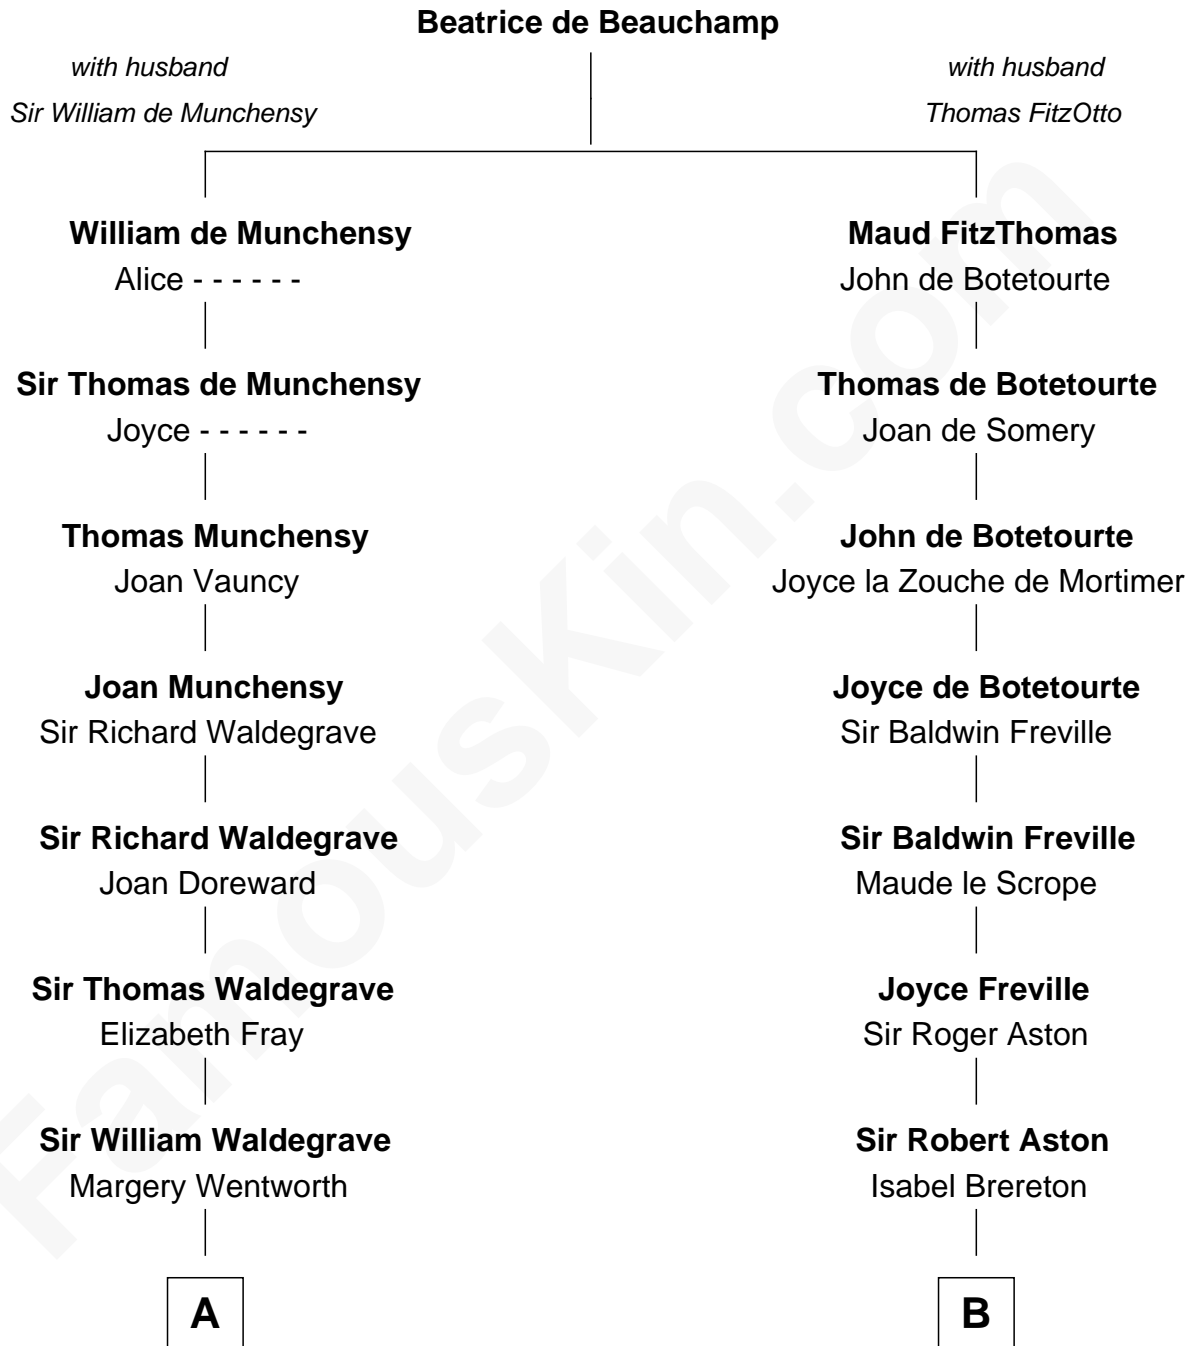

# FamousKin.com Relationship Chart of

**Walt Disney**

*Co-Founder of The Walt Disney Company*

20th cousin of

**Fitzhugh Lee**

*40th Governor of Virginia*

**C**

**Eber Call**

Violette Lawrence

**Charles Call**

Henrietta Gross

**Flora Call**

Elias Charles Disney

**Walt Disney**

*Co-Founder of The Walt Disney Co.*

**D**

**George Mason**

Anne Eilbeck

**Gen. John Mason**

Anne Maria Murray

**Anna Maria Mason**

Sydney Smith Lee

**Fitzhugh Lee**

*40th Governor of Virginia*