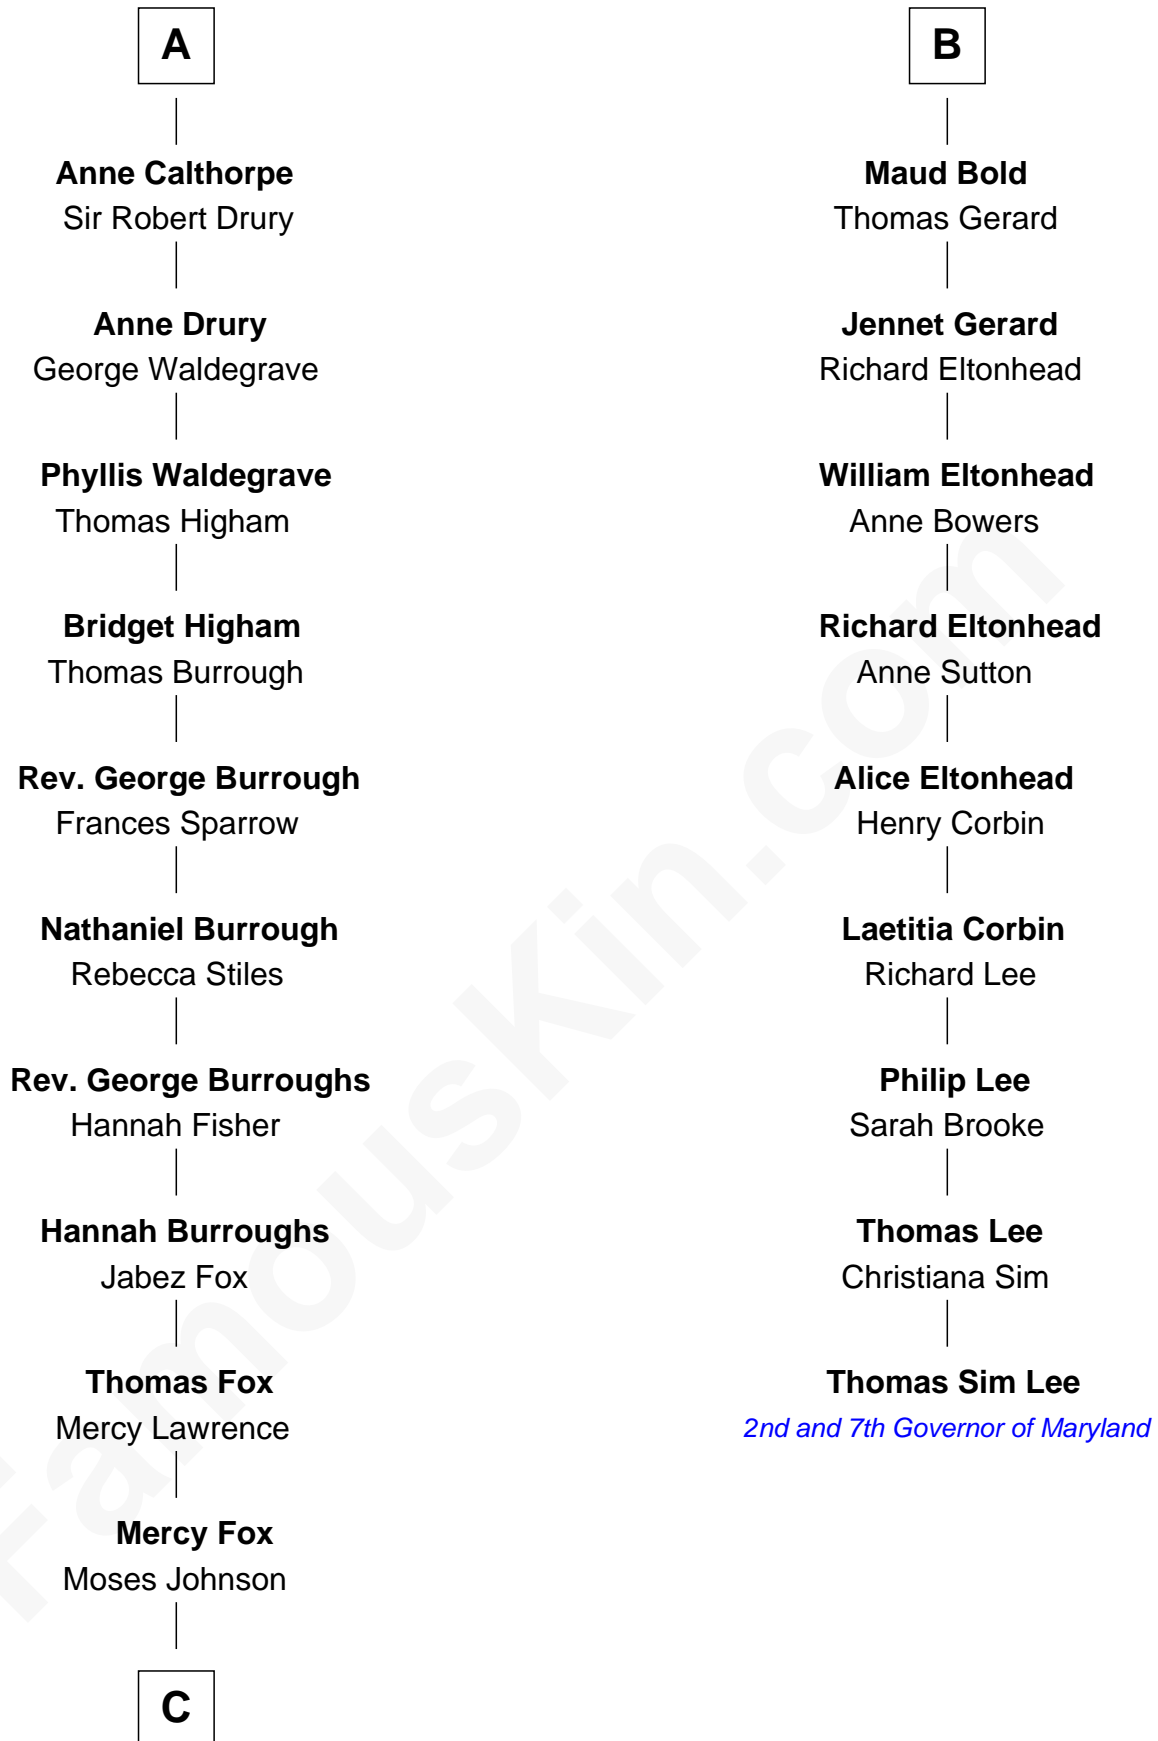

FamousKin.com

Relationship Chart of

Walt Disney

Co-Founder of The Walt Disney Company

15th cousin 6 times removed of

Thomas Sim Lee

2nd and 7th Governor of Maryland

King Edward I
Eleanor of Castile