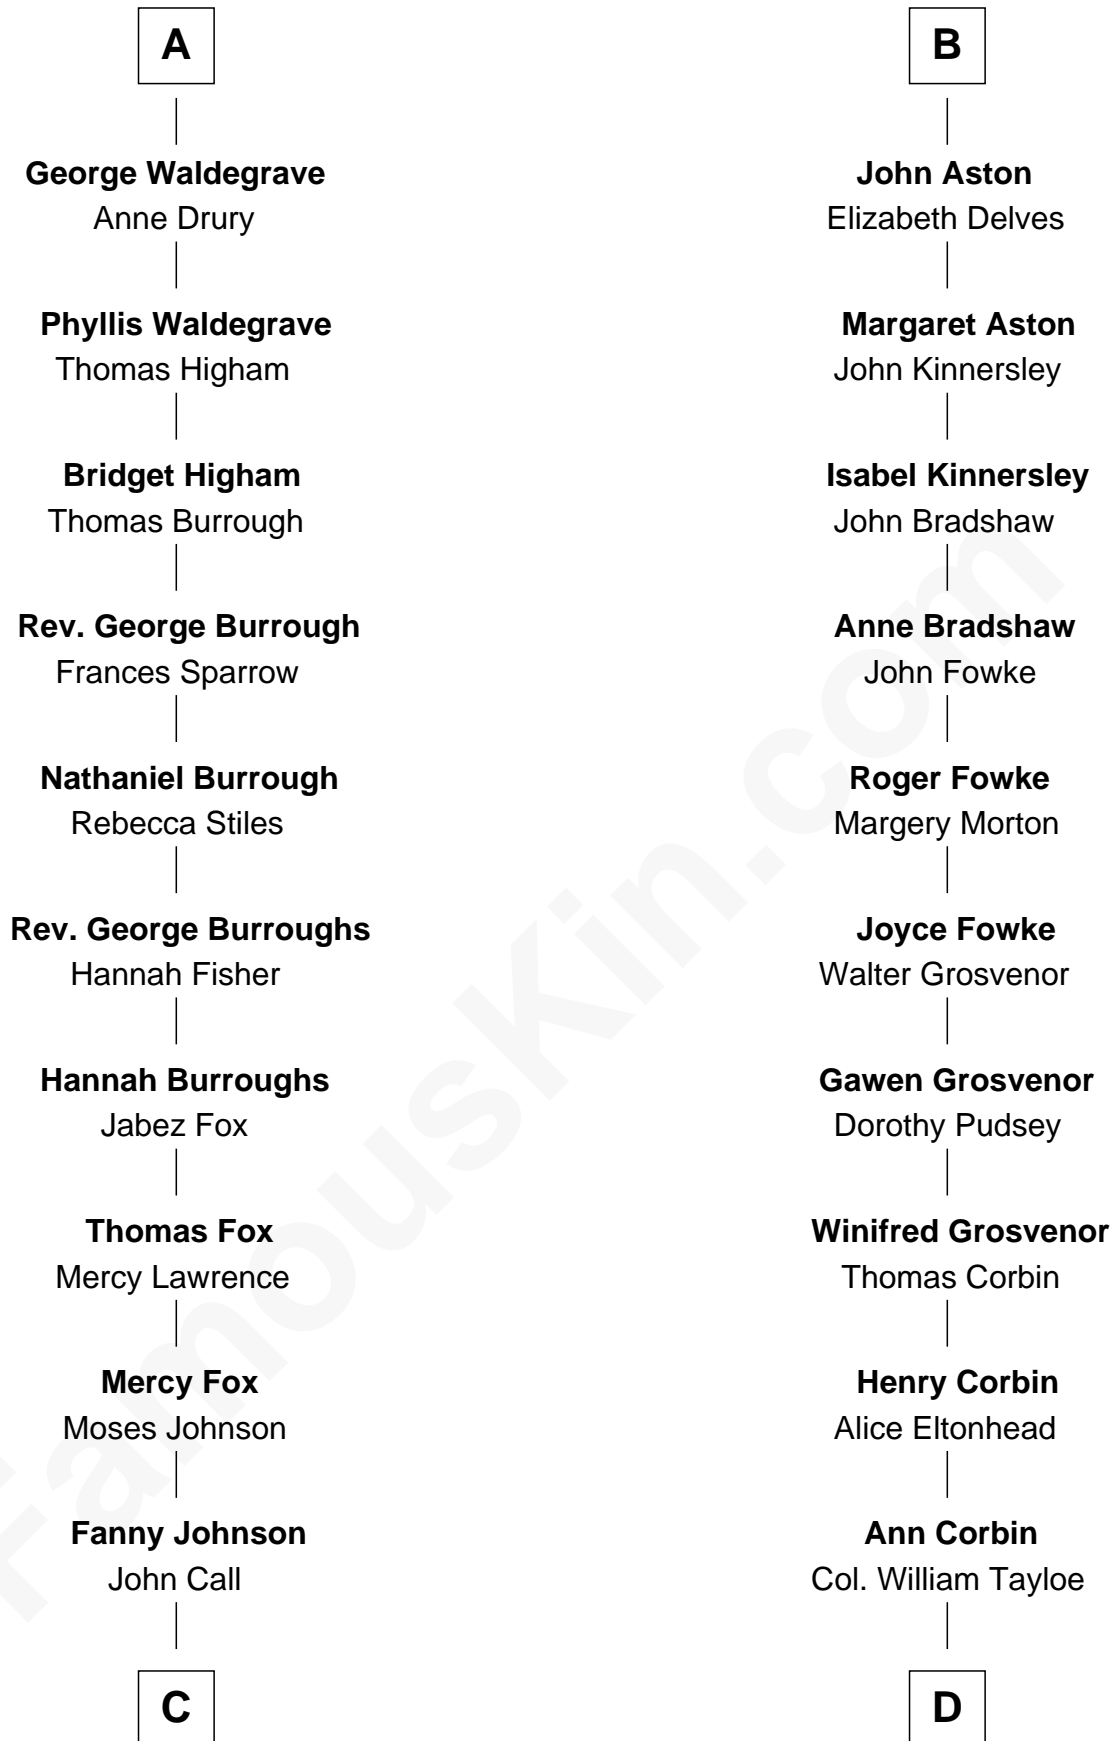

FamousKin.com Relationship Chart of

Walt Disney

Co-Founder of The Walt Disney Company

20th cousin of

Edward Lloyd V

13th Governor of Maryland

Beatrice de Beauchamp

with husband
Sir William de Munchensy

Maud FitzThomas

John de Botetourte

Thomas de Botetourte

Joan de Somery

John de Botetourte

Joyce la Zouche de Mortimer

Joyce de Botetourte

Sir Baldwin Freville

Sir Baldwin Freville

Maude le Scrope

Joyce Freville

Sir Roger Aston

Sir Robert Aston

Isabel Brereton

B

C