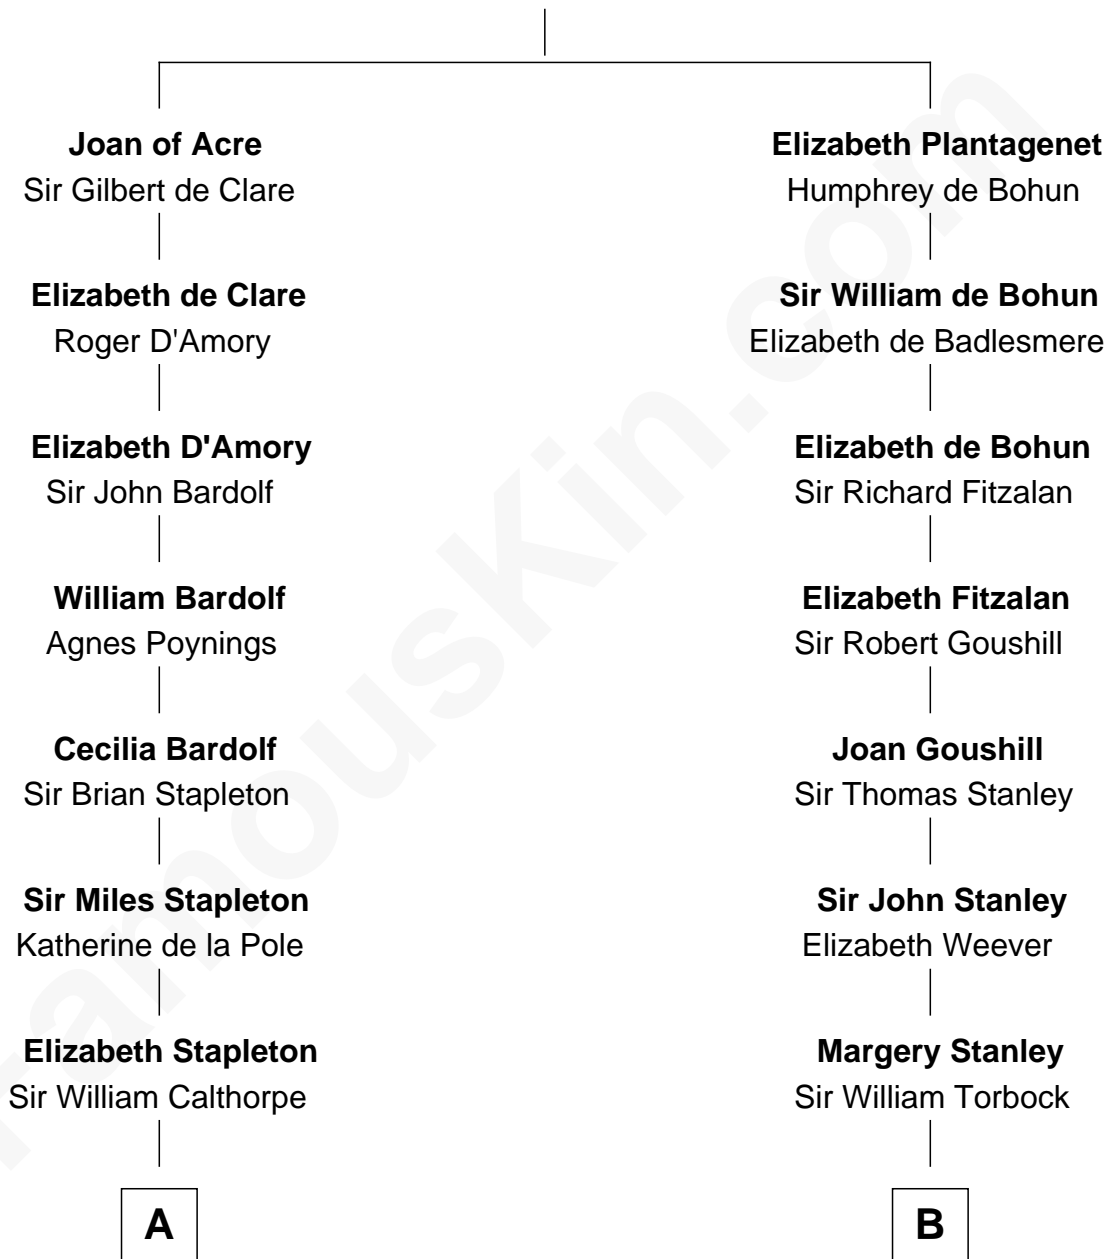

FamousKin.com

Relationship Chart of

Walt Disney

Co-Founder of The Walt Disney Company

16th cousin 5 times removed of

Edward Lloyd V

13th Governor of Maryland

King Edward I
Eleanor of Castile