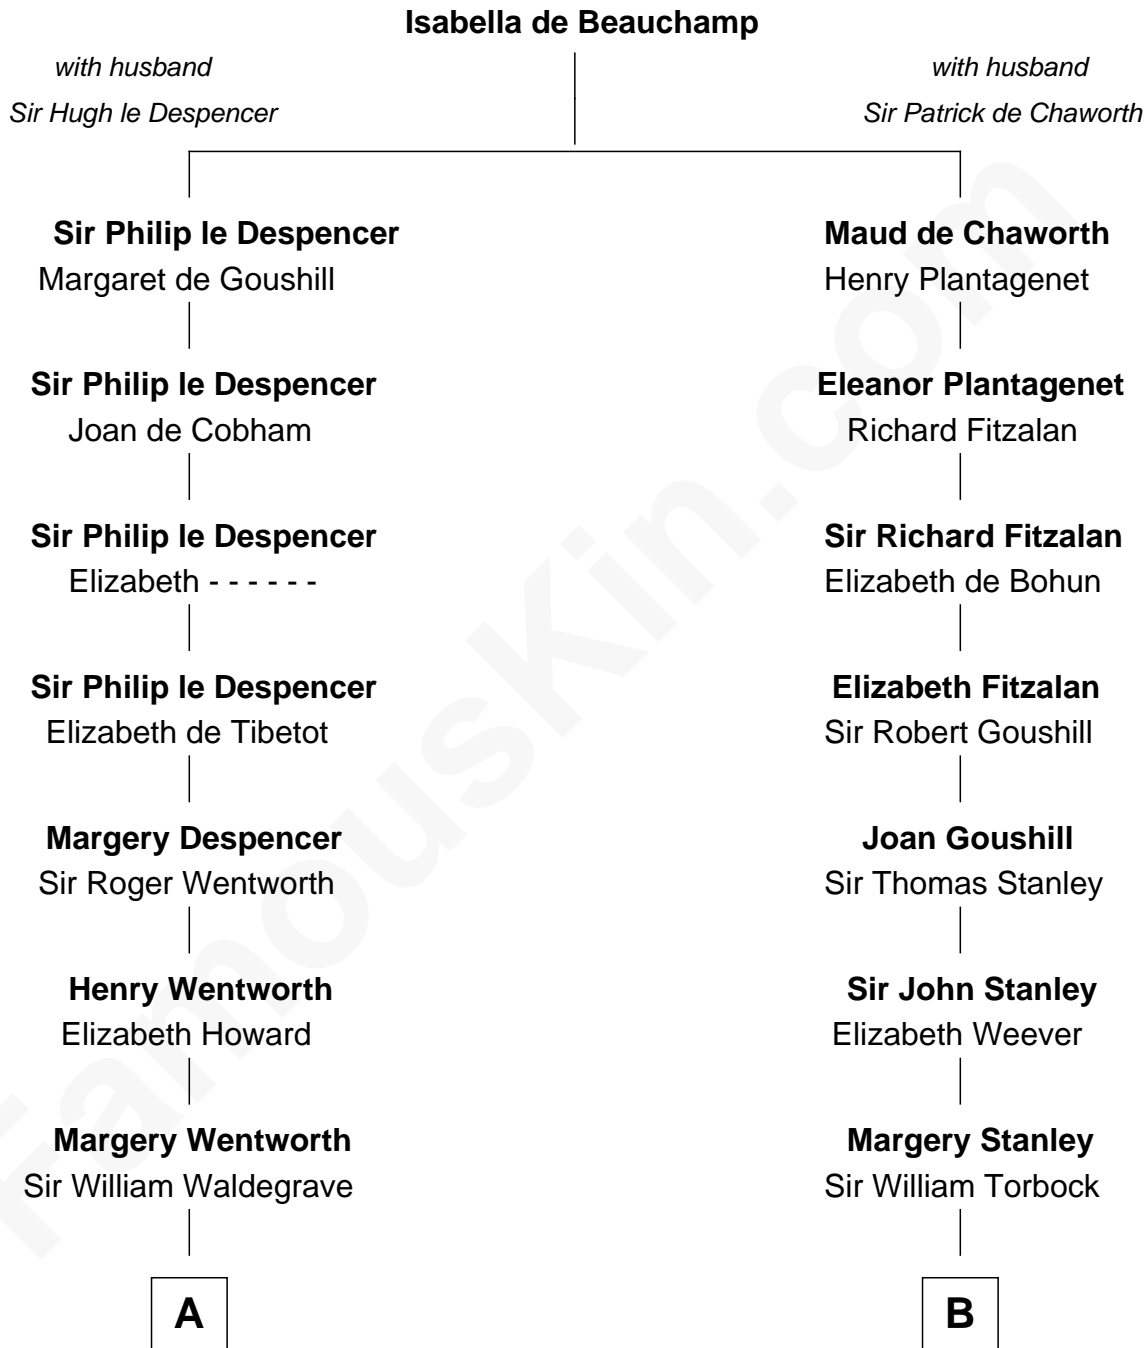

FamousKin.com

Relationship Chart of

Walt Disney

Co-Founder of The Walt Disney Company

16th cousin 4 times removed of

Edward Lloyd V

13th Governor of Maryland

C

—
Eber Call

Violette Lawrence

—
Charles Call

Henrietta Gross

—
Flora Call

Elias Charles Disney

—
Walt Disney

Co-Founder of The Walt Disney Co.