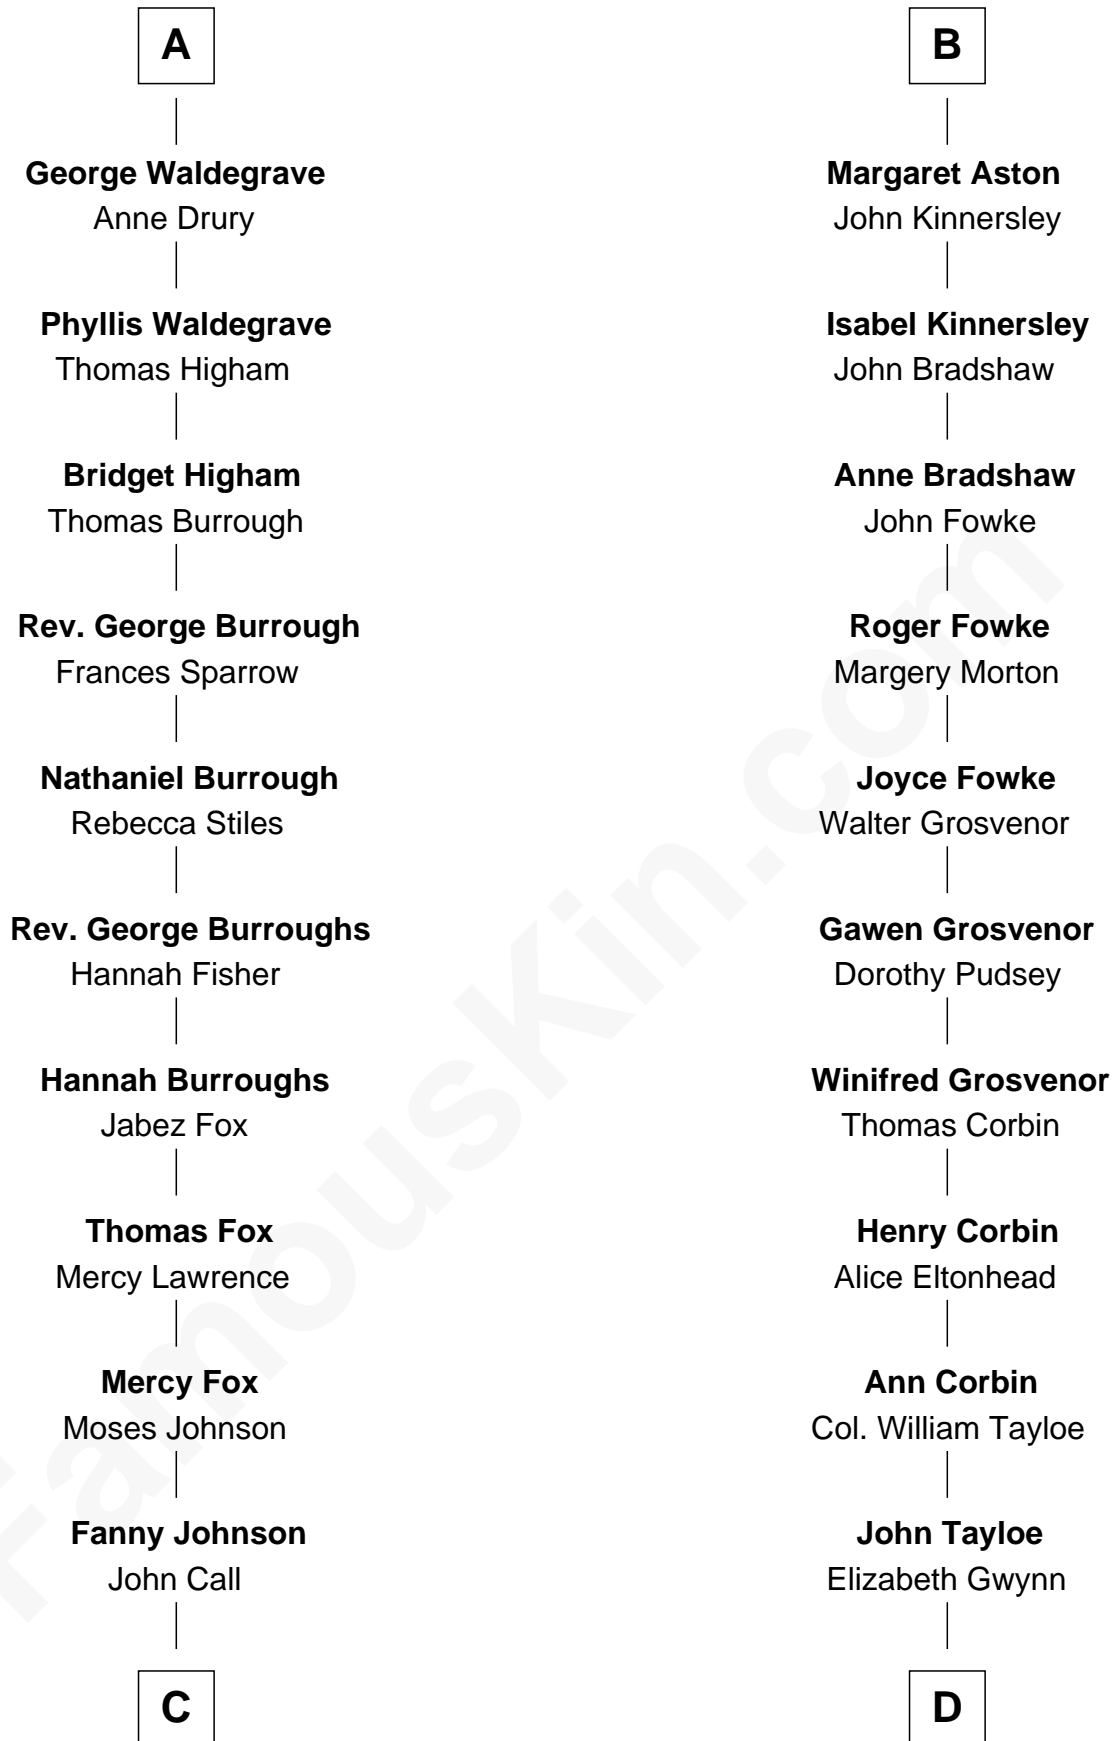

FamousKin.com

Relationship Chart of

Walt Disney

Co-Founder of The Walt Disney Company

19th cousin 1 time removed of

Edward Lloyd V

13th Governor of Maryland

William de Ros
Maude de Vaux

C

Eber Call

Violette Lawrence

Charles Call

Henrietta Gross

Flora Call

Elias Charles Disney

Walt Disney

Co-Founder of The Walt Disney Co.

D

John Tayloe

Rebecca Plater

Elizabeth Tayloe

Col. Edward Lloyd

Edward Lloyd V

13th Governor of Maryland