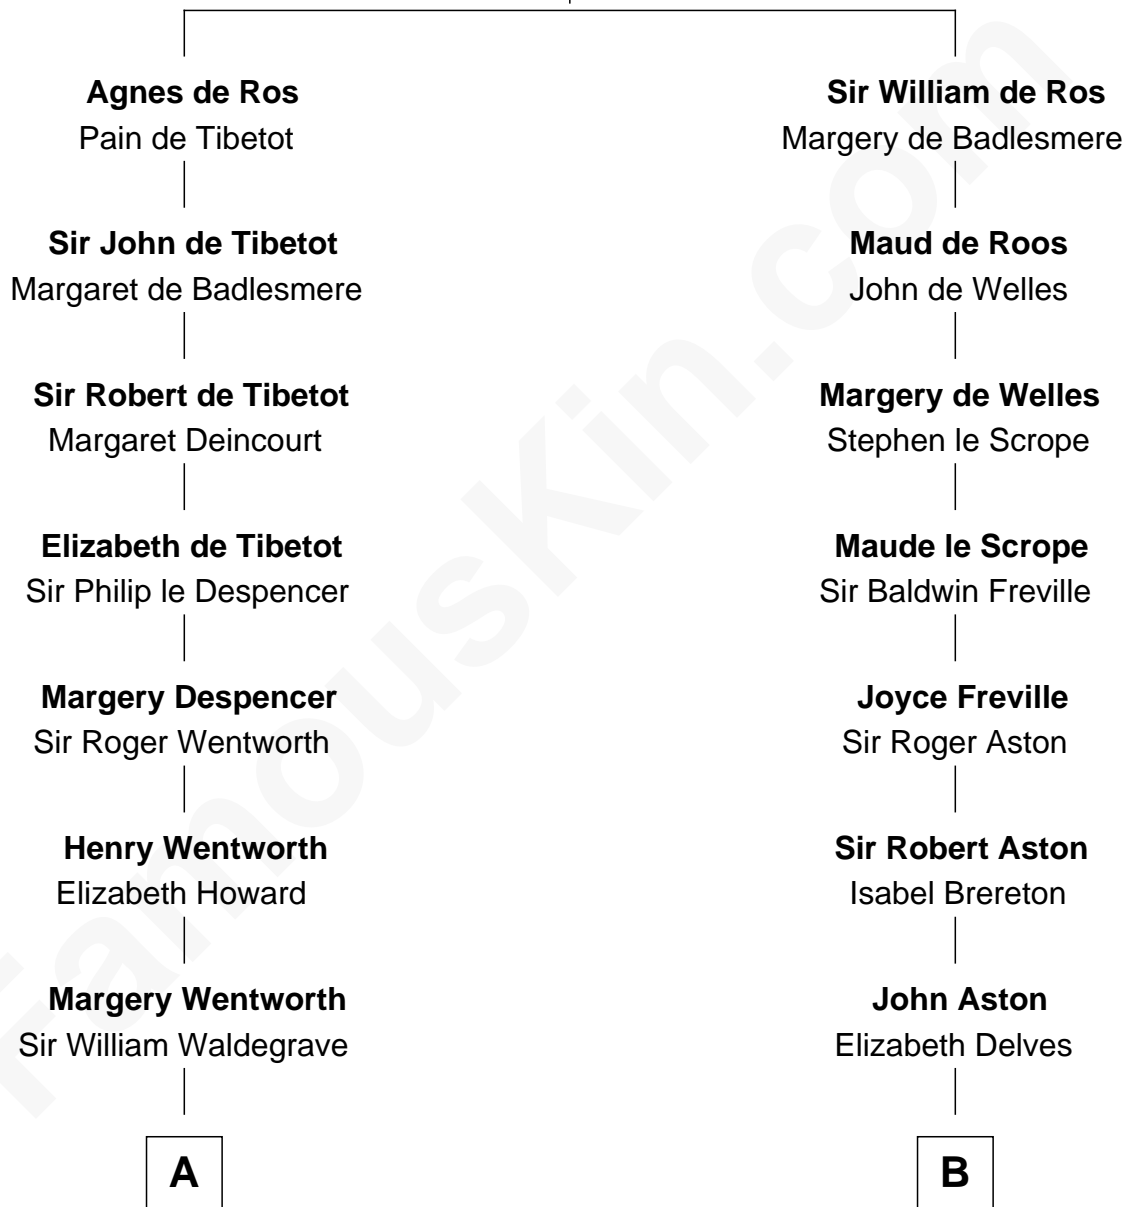

FamousKin.com

Relationship Chart of

Walt Disney

Co-Founder of The Walt Disney Company

19th cousin 1 time removed of

Edward Lloyd V

13th Governor of Maryland

William de Ros
Maude de Vaux

C

Eber Call

Violette Lawrence

Charles Call

Henrietta Gross

Flora Call

Elias Charles Disney

Walt Disney

Co-Founder of The Walt Disney Co.

D

John Tayloe

Rebecca Plater

Elizabeth Tayloe

Col. Edward Lloyd

Edward Lloyd V

13th Governor of Maryland