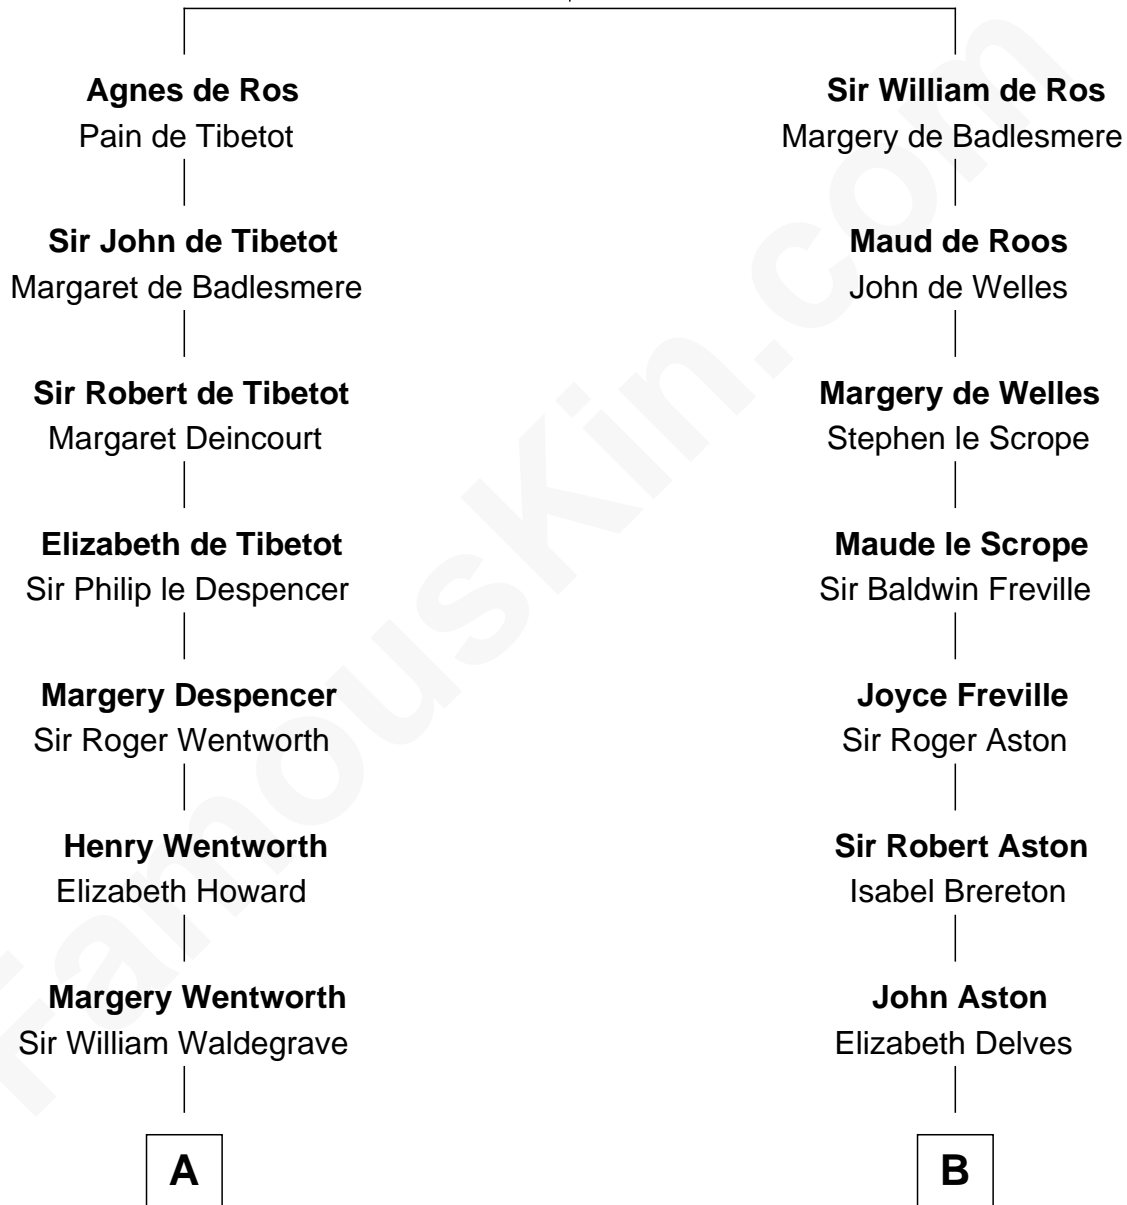

FamousKin.com

Relationship Chart of

Walt Disney

Co-Founder of The Walt Disney Company

20th cousin 1 time removed of

Henry Lloyd

40th Governor of Maryland

William de Ros
Maude de Vaux

C

Eber Call

Violette Lawrence

Charles Call

Henrietta Gross

Flora Call

Elias Charles Disney

Walt Disney

Co-Founder of The Walt Disney Co.

D

John Tayloe

Rebecca Plater

Elizabeth Tayloe

Col. Edward Lloyd

Col. Edward Lloyd

Sally Scott Murray