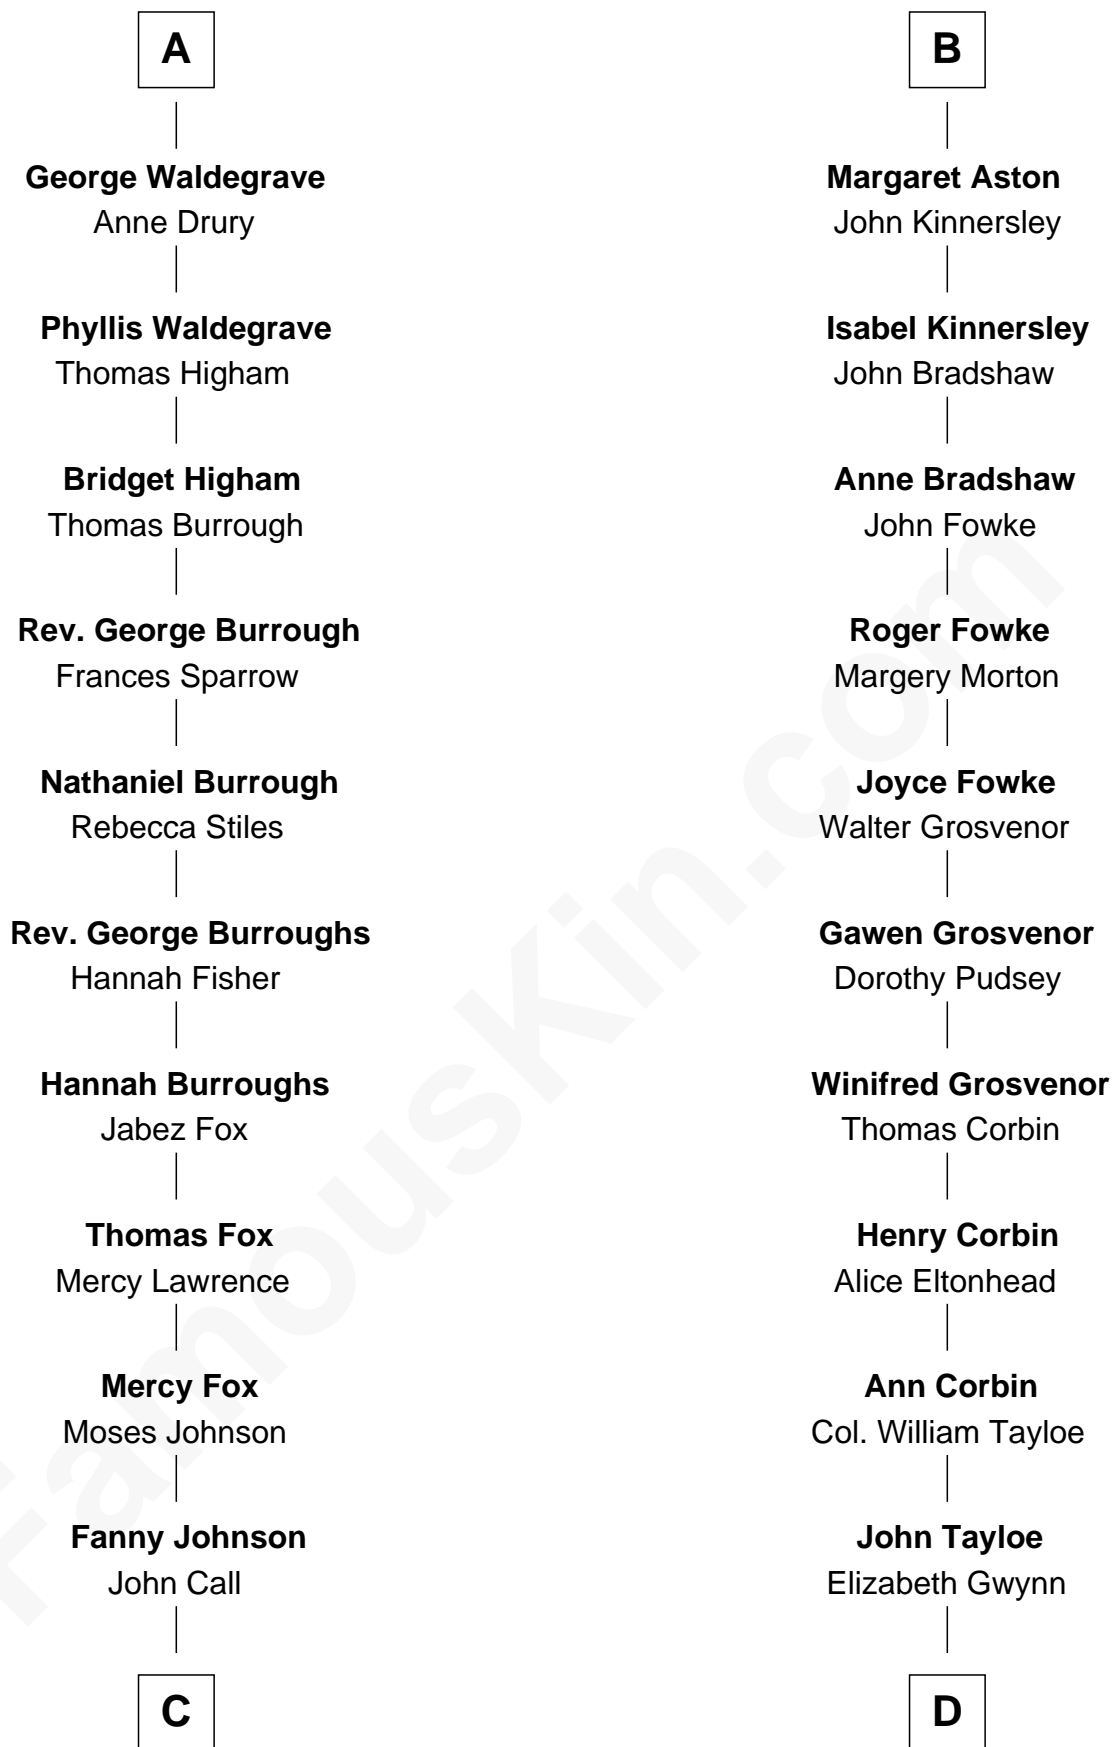

FamousKin.com

Relationship Chart of

Walt Disney

Co-Founder of The Walt Disney Company

20th cousin 1 time removed of

Henry Lloyd

40th Governor of Maryland

William de Ros
Maude de Vaux

C

Eber Call

Violette Lawrence

Charles Call

Henrietta Gross

Flora Call

Elias Charles Disney

Walt Disney