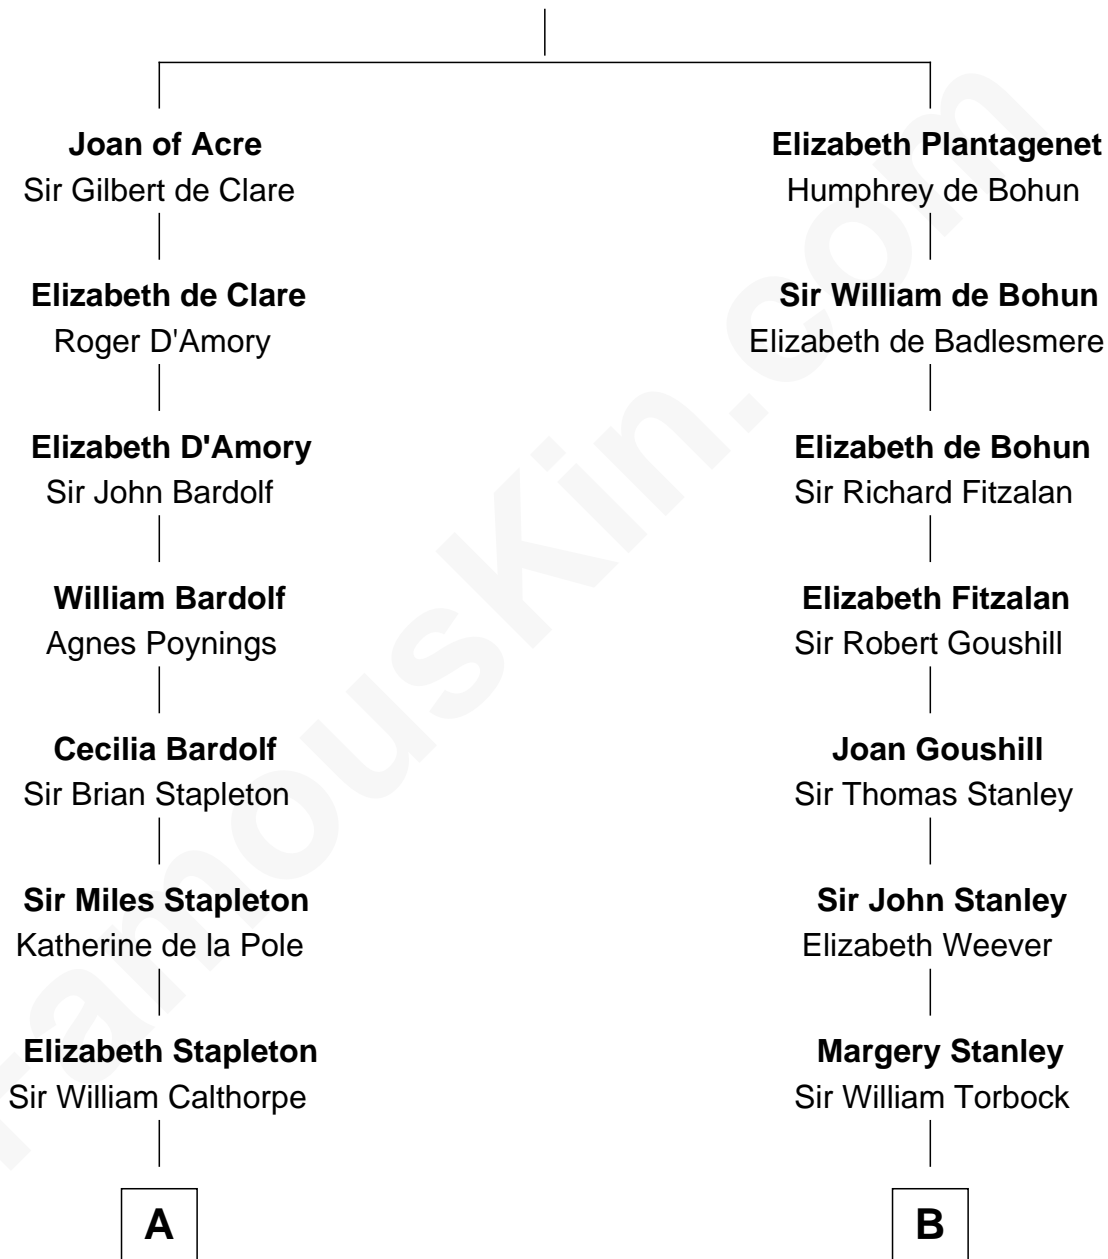

FamousKin.com

Relationship Chart of

Walt Disney

Co-Founder of The Walt Disney Company

16th cousin 5 times removed of

Charles Goldsborough

16th Governor of Maryland

King Edward I
Eleanor of Castile