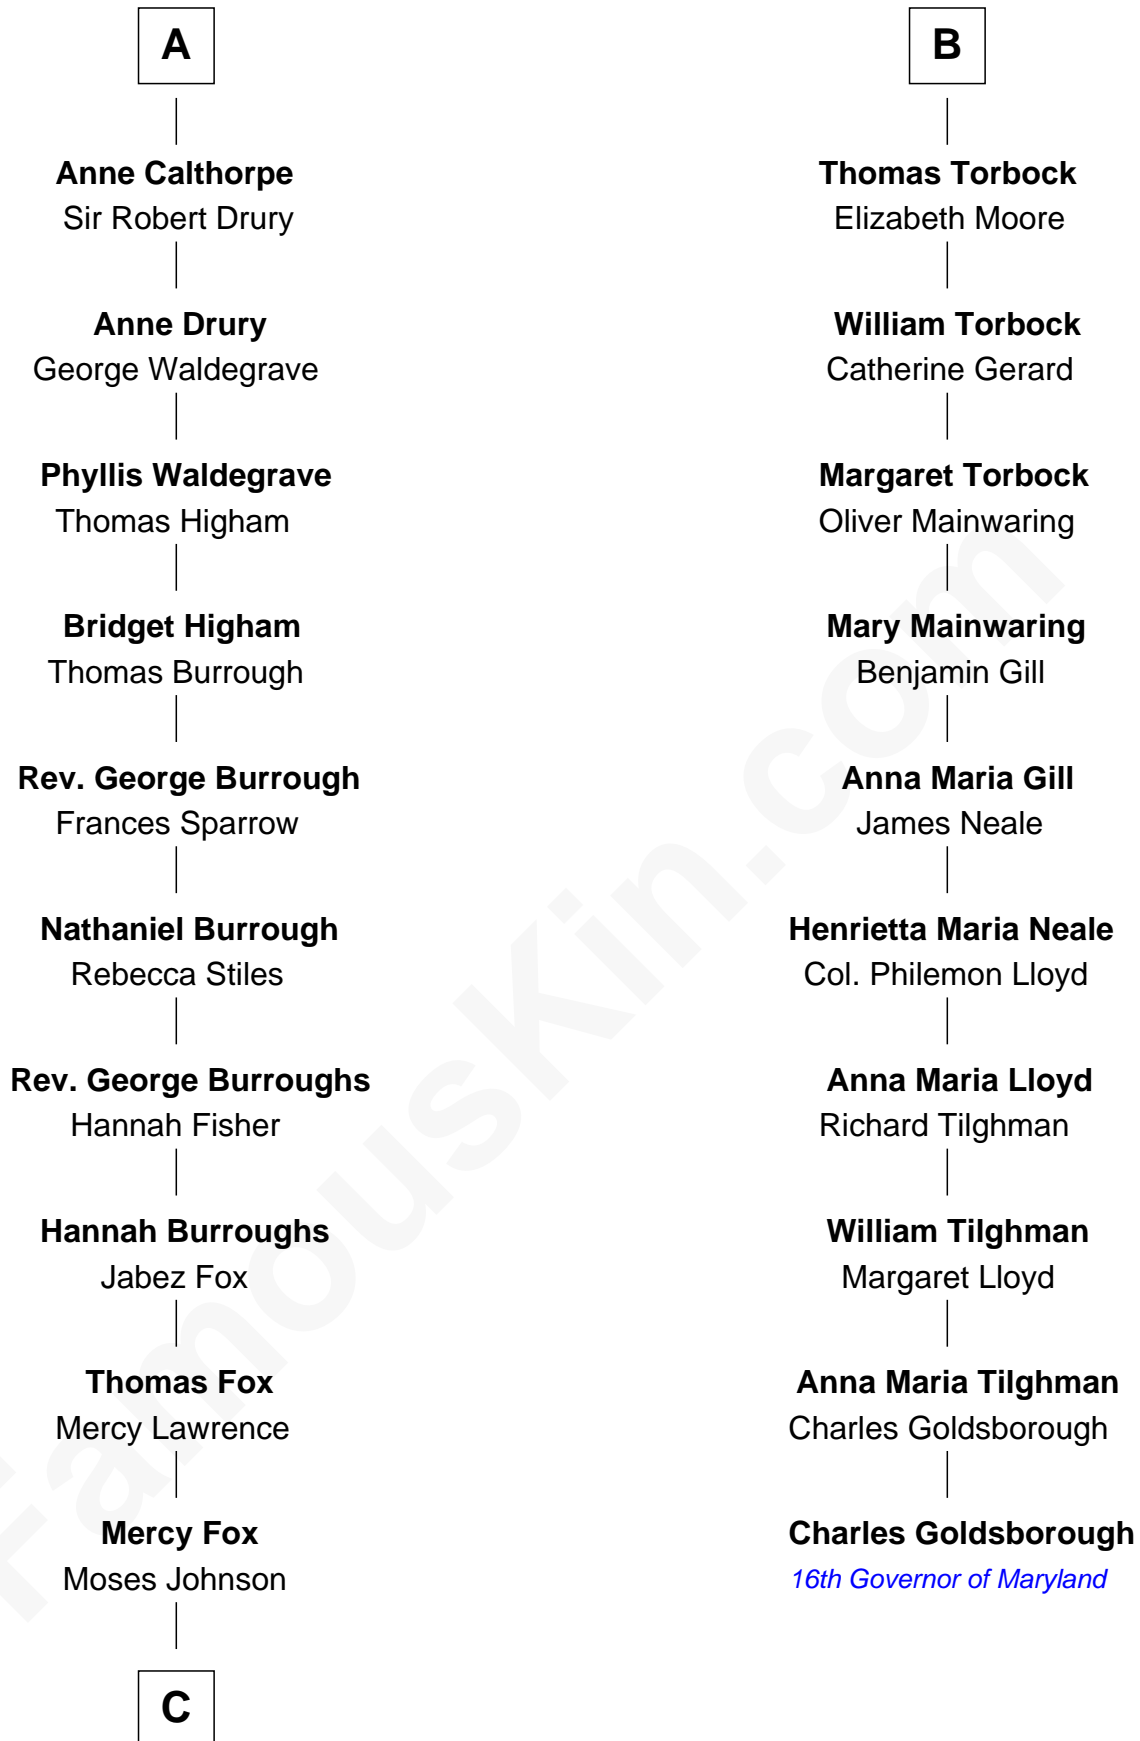

FamousKin.com

Relationship Chart of

Walt Disney

Co-Founder of The Walt Disney Company

16th cousin 5 times removed of

Charles Goldsborough

16th Governor of Maryland

King Edward I
Eleanor of Castile

C

—
Fanny Johnson

John Call

—
Eber Call

Violette Lawrence

—
Charles Call

Henrietta Gross

—
Flora Call