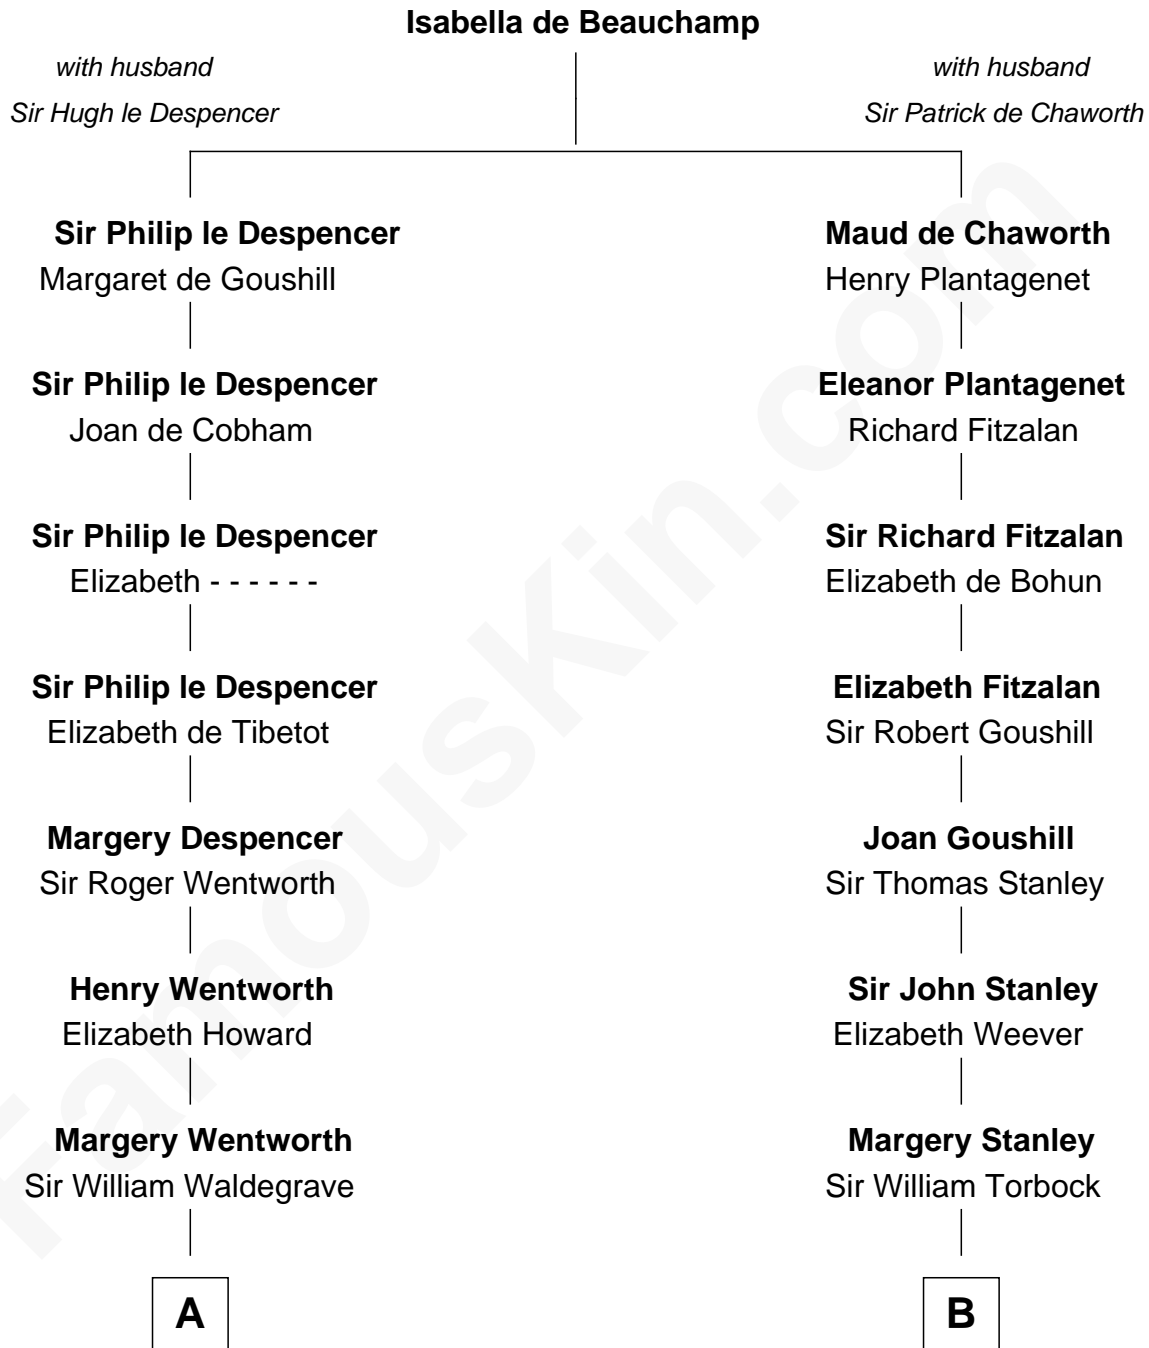

FamousKin.com

Relationship Chart of

Walt Disney

Co-Founder of The Walt Disney Company

16th cousin 4 times removed of

Charles Goldsborough

16th Governor of Maryland

C

—
Eber Call

Violette Lawrence

—
Charles Call

Henrietta Gross

—
Flora Call

Elias Charles Disney

—
Walt Disney

Co-Founder of The Walt Disney Co.