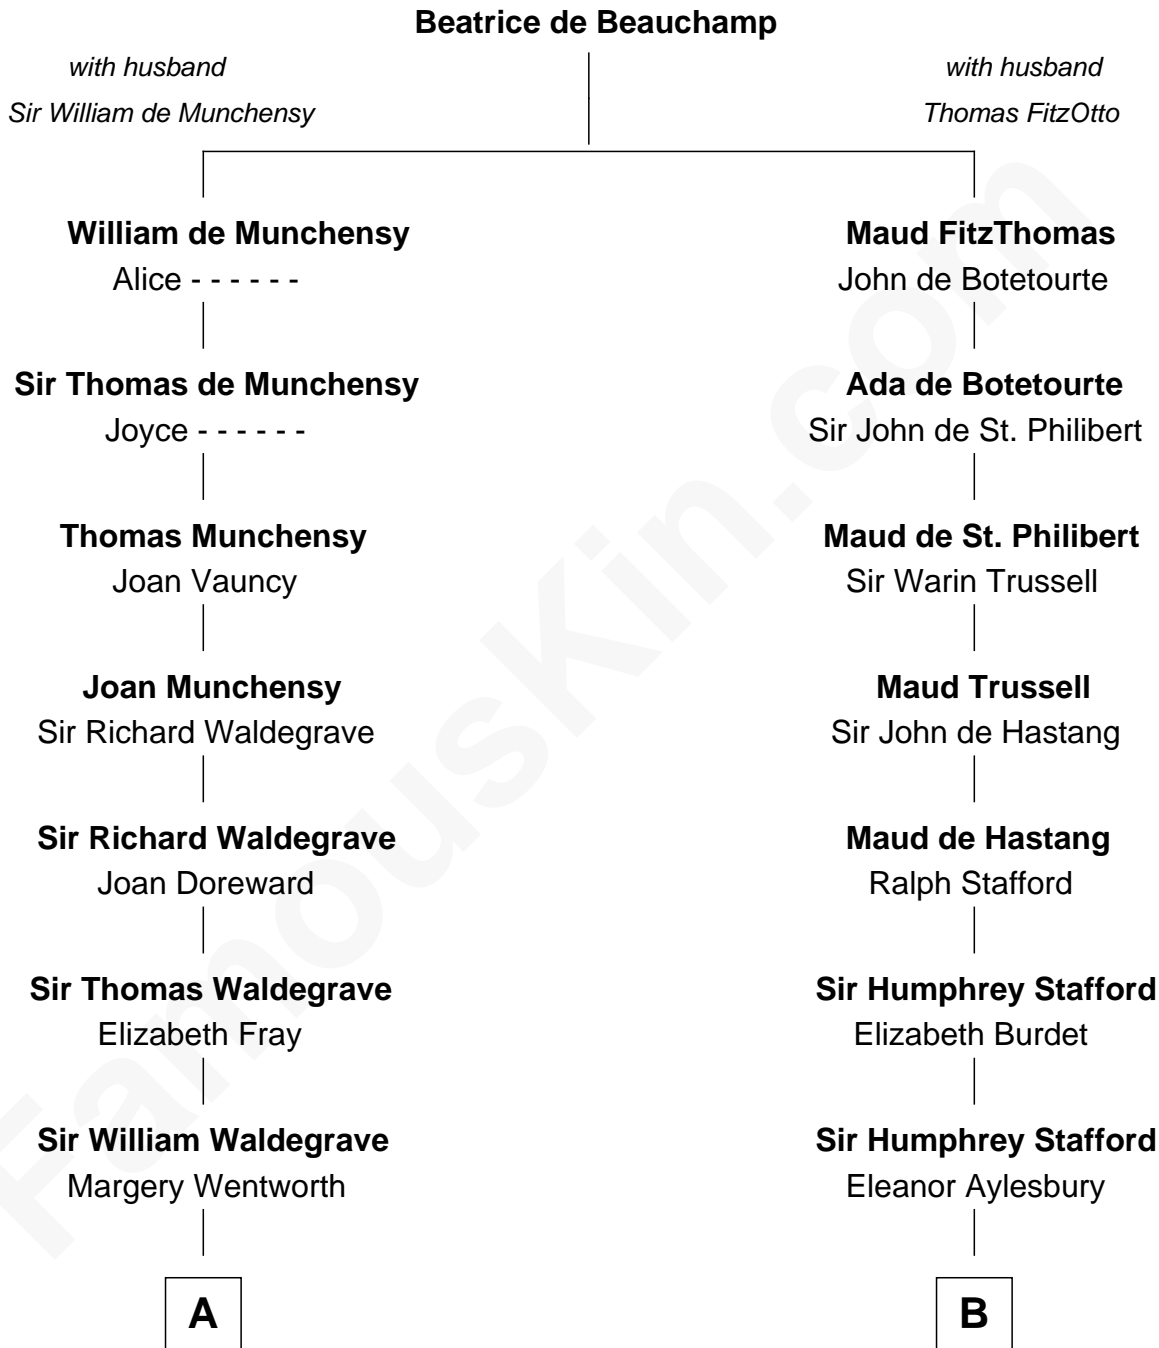

FamousKin.com

Relationship Chart of

Walt Disney

Co-Founder of The Walt Disney Company

19th cousin 1 time removed of

Zachary Taylor
12th U.S. President

C

Eber Call

Violette Lawrence

Charles Call

Henrietta Gross

Flora Call

Elias Charles Disney

Walt Disney

Co-Founder of The Walt Disney Co.

D

William Strother

Sarah Bayly

Sarah Dabney Strother

Col. Richard Taylor

Zachary Taylor

12th U.S. President

FamousKin.com