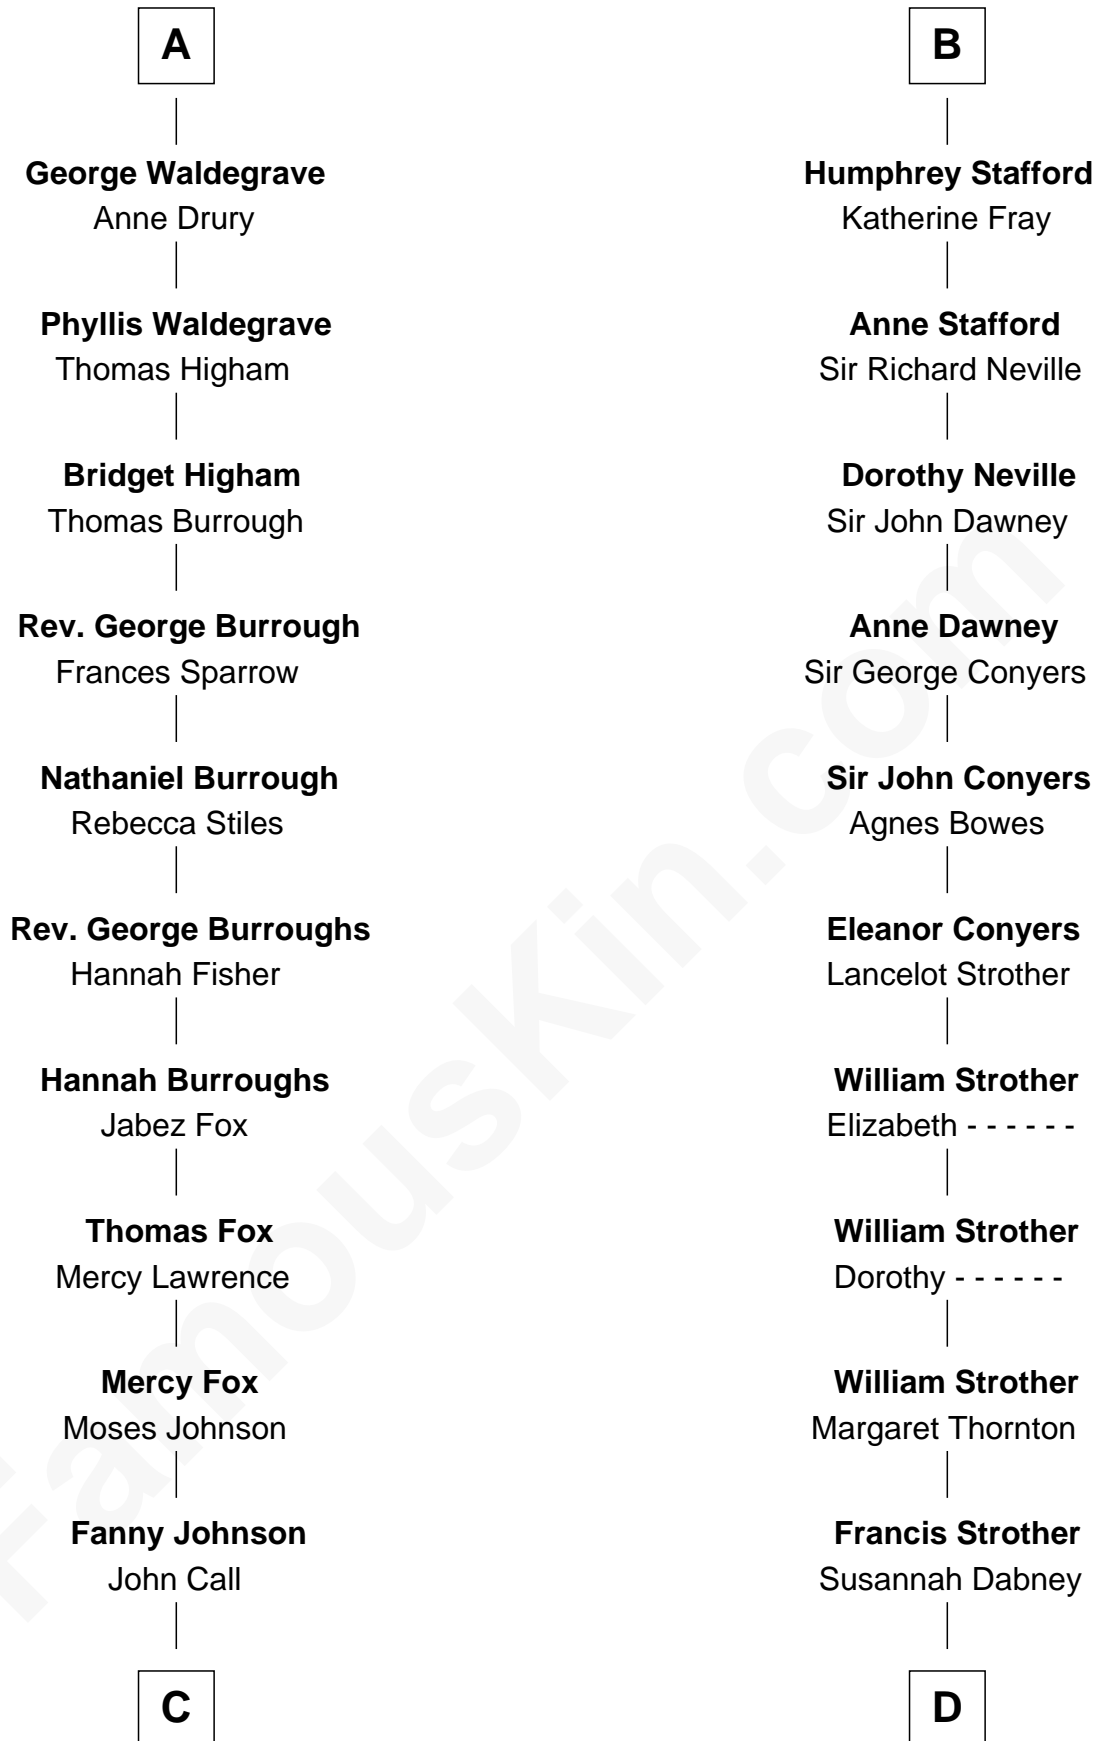

FamousKin.com

Relationship Chart of

Walt Disney

Co-Founder of The Walt Disney Company

19th cousin 1 time removed of

Zachary Taylor
12th U.S. President

C

Eber Call

Violette Lawrence

Charles Call

Henrietta Gross

Flora Call

Elias Charles Disney

Walt Disney

Co-Founder of The Walt Disney Co.

D

William Strother

Sarah Bayly

Sarah Dabney Strother

Col. Richard Taylor

Zachary Taylor

12th U.S. President

FamousKin.com