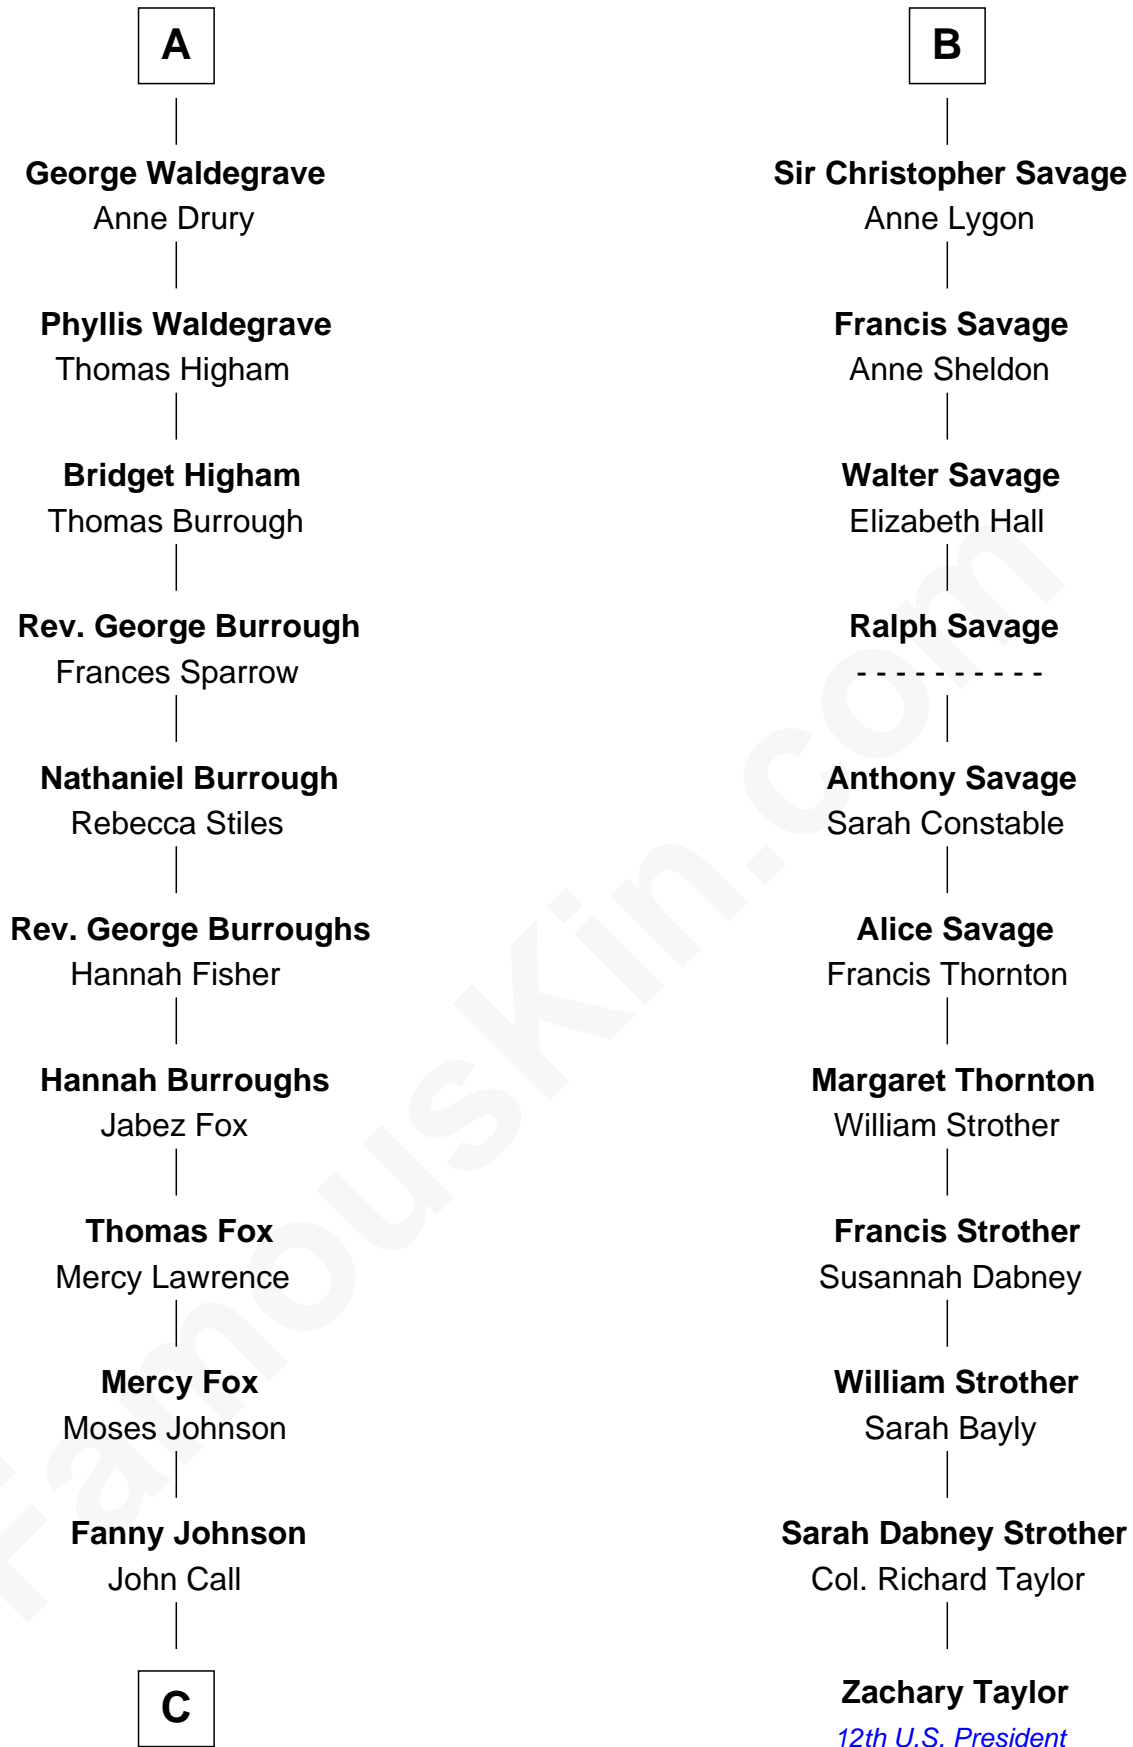

FamousKin.com

Relationship Chart of

Walt Disney

Co-Founder of The Walt Disney Company

17th cousin 3 times removed of

Zachary Taylor
12th U.S. President

C

—
Eber Call

Violette Lawrence

—
Charles Call

Henrietta Gross

—
Flora Call

Elias Charles Disney

—
Walt Disney

Co-Founder of The Walt Disney Co.

FamousKin.com