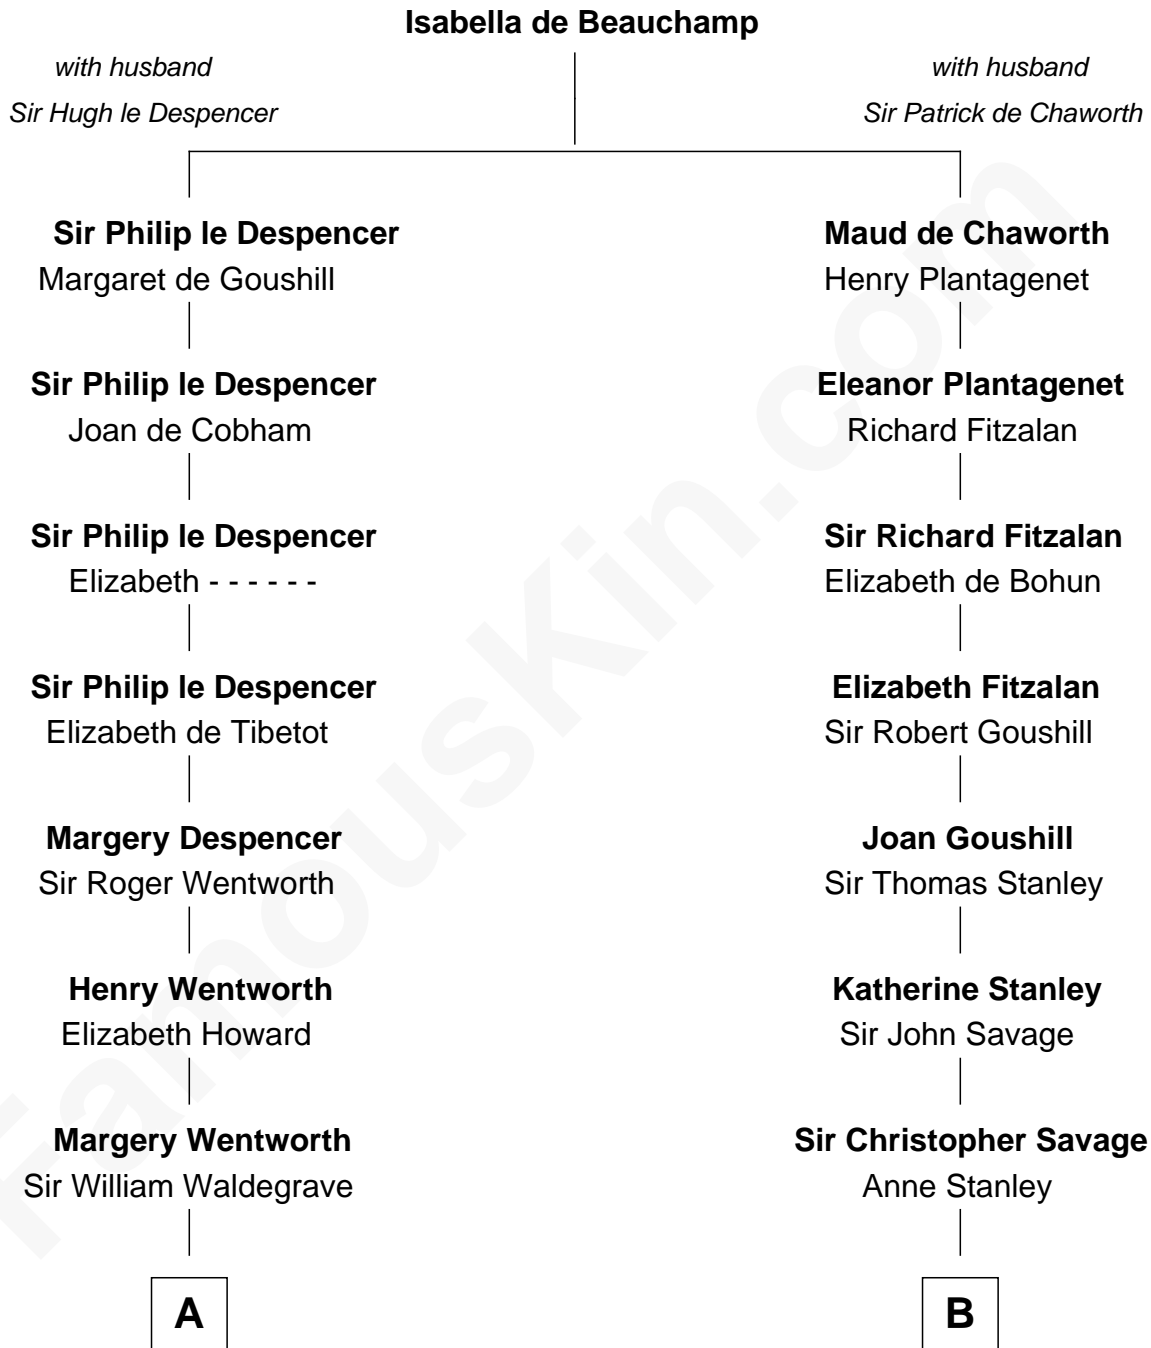

FamousKin.com

Relationship Chart of

Walt Disney

Co-Founder of The Walt Disney Company

17th cousin 3 times removed of

Zachary Taylor
12th U.S. President

C

—
Eber Call

Violette Lawrence

—
Charles Call

Henrietta Gross

—
Flora Call

Elias Charles Disney

—
Walt Disney

Co-Founder of The Walt Disney Co.

FamousKin.com