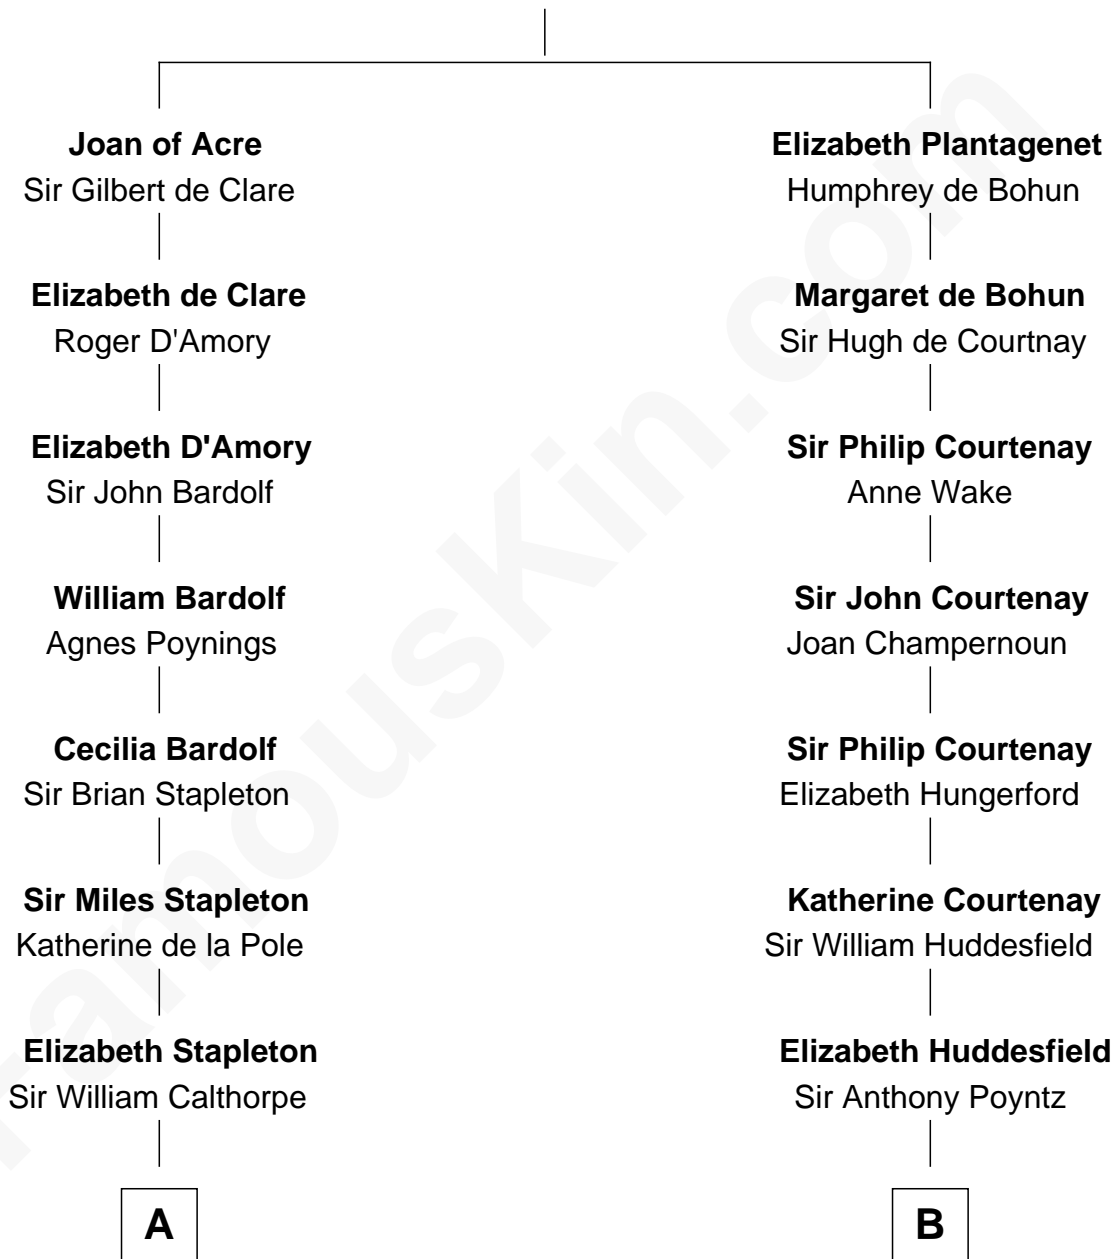

# FamousKin.com Relationship Chart of

**Walt Disney**

*Co-Founder of The Walt Disney Company*

21st cousin of

**Kit Harington**

*TV Actor - "Game of Thrones"*

**King Edward I**  
Eleanor of Castile

**C**

**Fanny Johnson**

John Call

**Eber Call**

Violette Lawrence

**Charles Call**

Henrietta Gross

**Flora Call**

Elias Charles Disney

**Walt Disney**

*Co-Founder of The Walt Disney Co.*

**D**

**Edward Henry Legge**

Cordelia Twysden Molesworth

**Lois Marjorie Legge**

Ernest Wriothesley Denny

**Lavender Cecilia Denny**