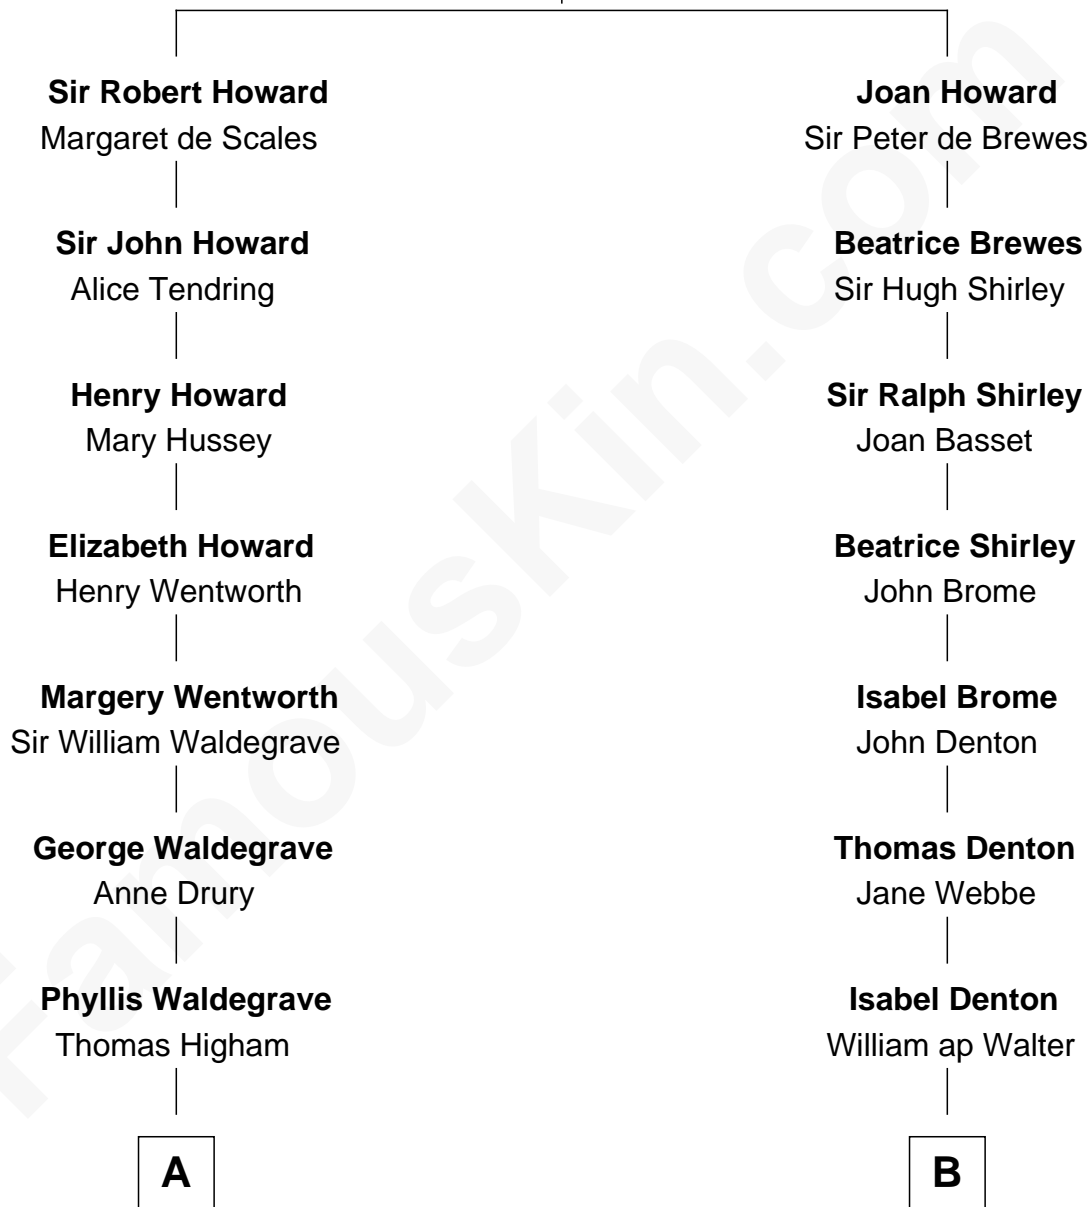

FamousKin.com

Relationship Chart of

Walt Disney

Co-Founder of The Walt Disney Company

18th cousin 2 times removed of

Gerald Ford

38th U.S. President

Sir John Howard

Alice de Bois

C

Flora Call

Elias Charles Disney

Walt Disney

Co-Founder of The Walt Disney Co.

D

George Manney Ayer

Amy Gridley Butler

Adele Augusta Ayer

Levi Addison Gardner

Dorothy Ayer Gardner

Leslie Lynch King

Gerald Ford

38th U.S. President

FamousKin.com