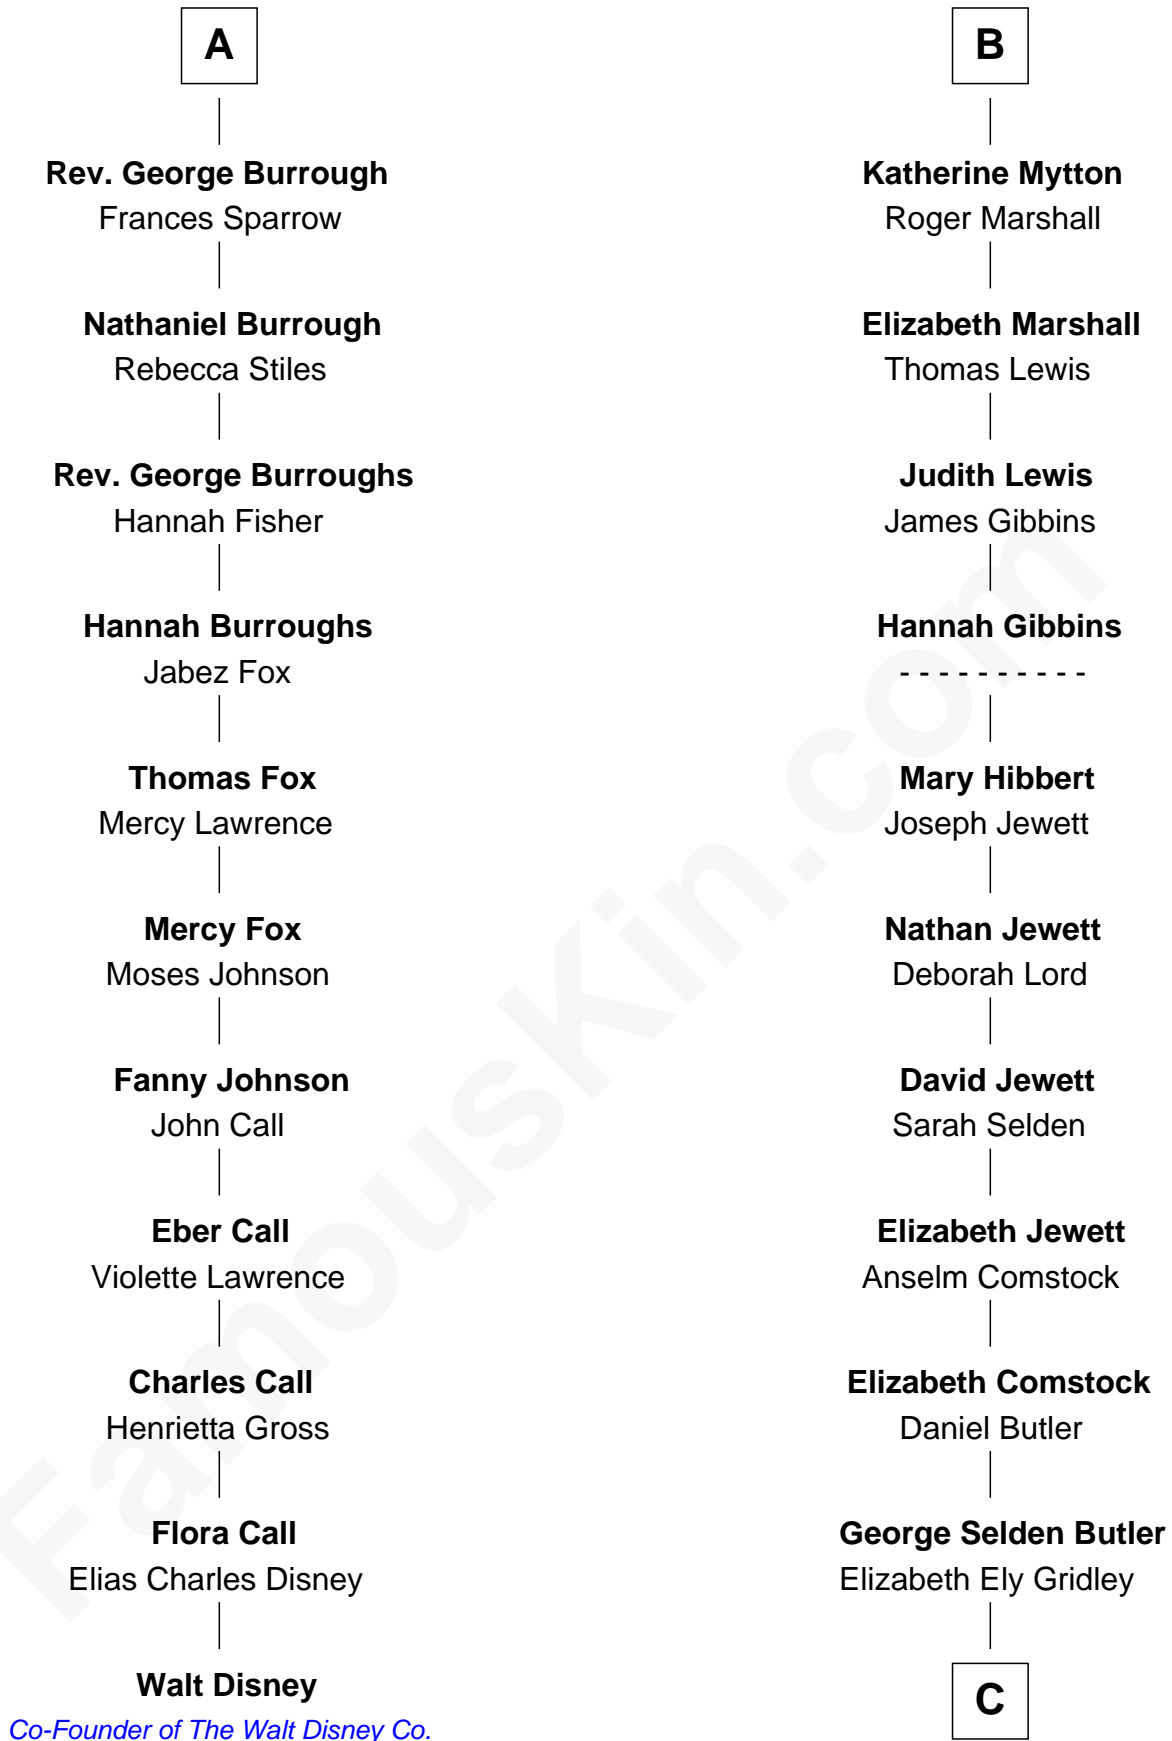

FamousKin.com
Relationship Chart of
Walt Disney

Co-Founder of The Walt Disney Company

17th cousin 3 times removed of

Gerald Ford

38th U.S. President

Sir Philip le Despencer

Elizabeth - - - - -

Sir Philip le Despencer

Elizabeth de Tibetot

Margery Despencer

Sir Roger Wentworth

Henry Wentworth

Elizabeth Howard

Margery Wentworth

Sir William Waldegrave

George Waldegrave

Sir John Sutton

Constance Blount

Sir John Sutton

Elizabeth Berkeley

Eleanor Sutton

Sir Henry Beaumont

Constance Beaumont

John Mytton

Joyce Mytton

John Harpersfield

Edward Harpersfield alias Mytton

Anne Skrimshire

B

C

|
Amy Gridley Butler
George Manney Ayer

|
Adele Augusta Ayer
Levi Addison Gardner