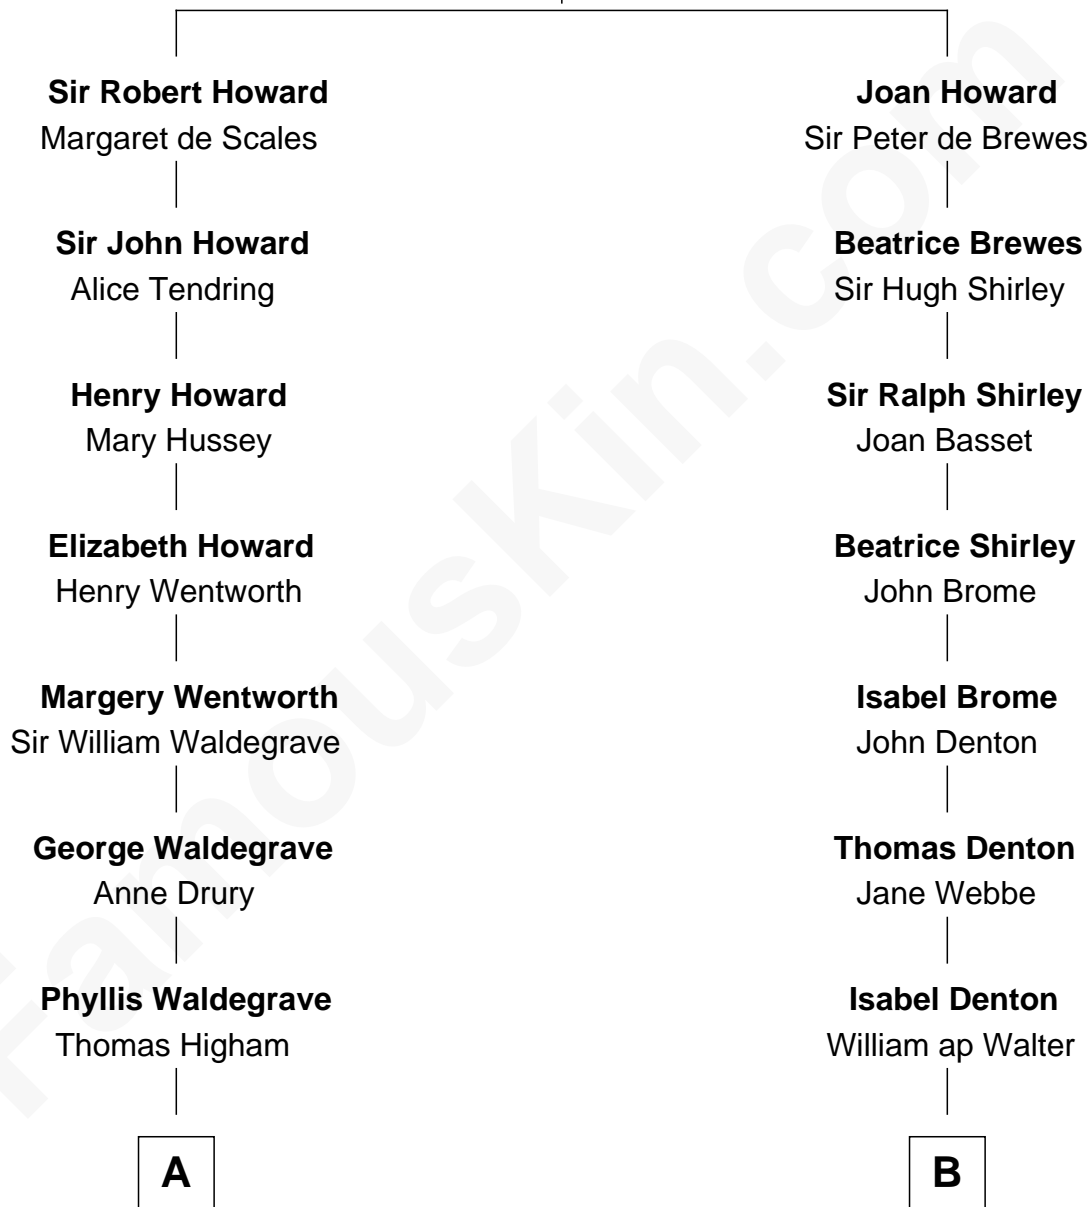

FamousKin.com

Relationship Chart of

Walt Disney

Co-Founder of The Walt Disney Company

18th cousin 3 times removed of

Ethan Hawke

Actor, Director, Screenwriter, Novelist

Sir John Howard

Alice de Bois

C

Flora Call

Elias Charles Disney

Walt Disney

Co-Founder of The Walt Disney Co.

D

Ida Jane Dakin

George Washington Hawke

Ronald M. Hawke

Edith S. Mosher

Frank Taylor Hawke

Betty Virginia Hartsock

James Steven Hawke

Leslie Carole Green

Ethan Hawke