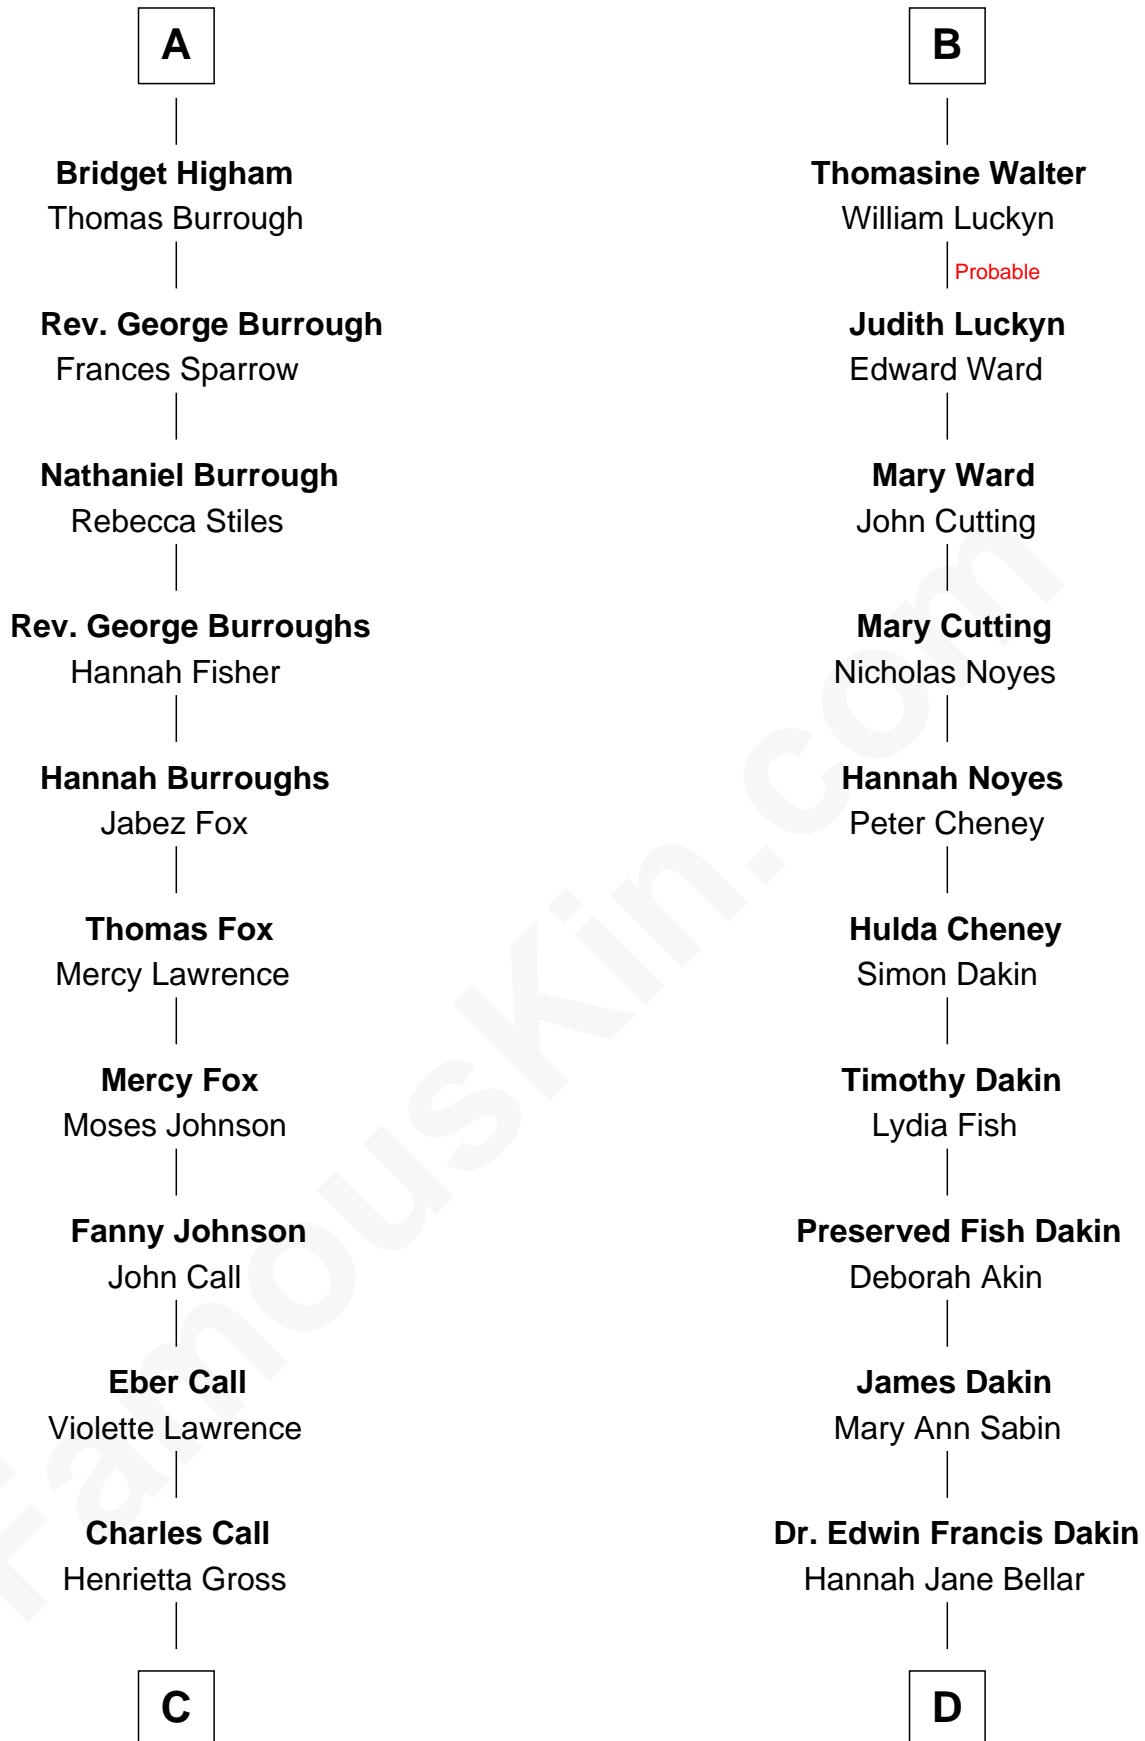

FamousKin.com

Relationship Chart of

Walt Disney

Co-Founder of The Walt Disney Company

18th cousin 3 times removed of

Ethan Hawke

Actor, Director, Screenwriter, Novelist

Sir John Howard

Alice de Bois

C

Flora Call

Elias Charles Disney

Walt Disney

Co-Founder of The Walt Disney Co.

D

Ida Jane Dakin

George Washington Hawke

Ronald M. Hawke

Edith S. Mosher

Frank Taylor Hawke

Betty Virginia Hartsock

James Steven Hawke

Leslie Carole Green

Ethan Hawke