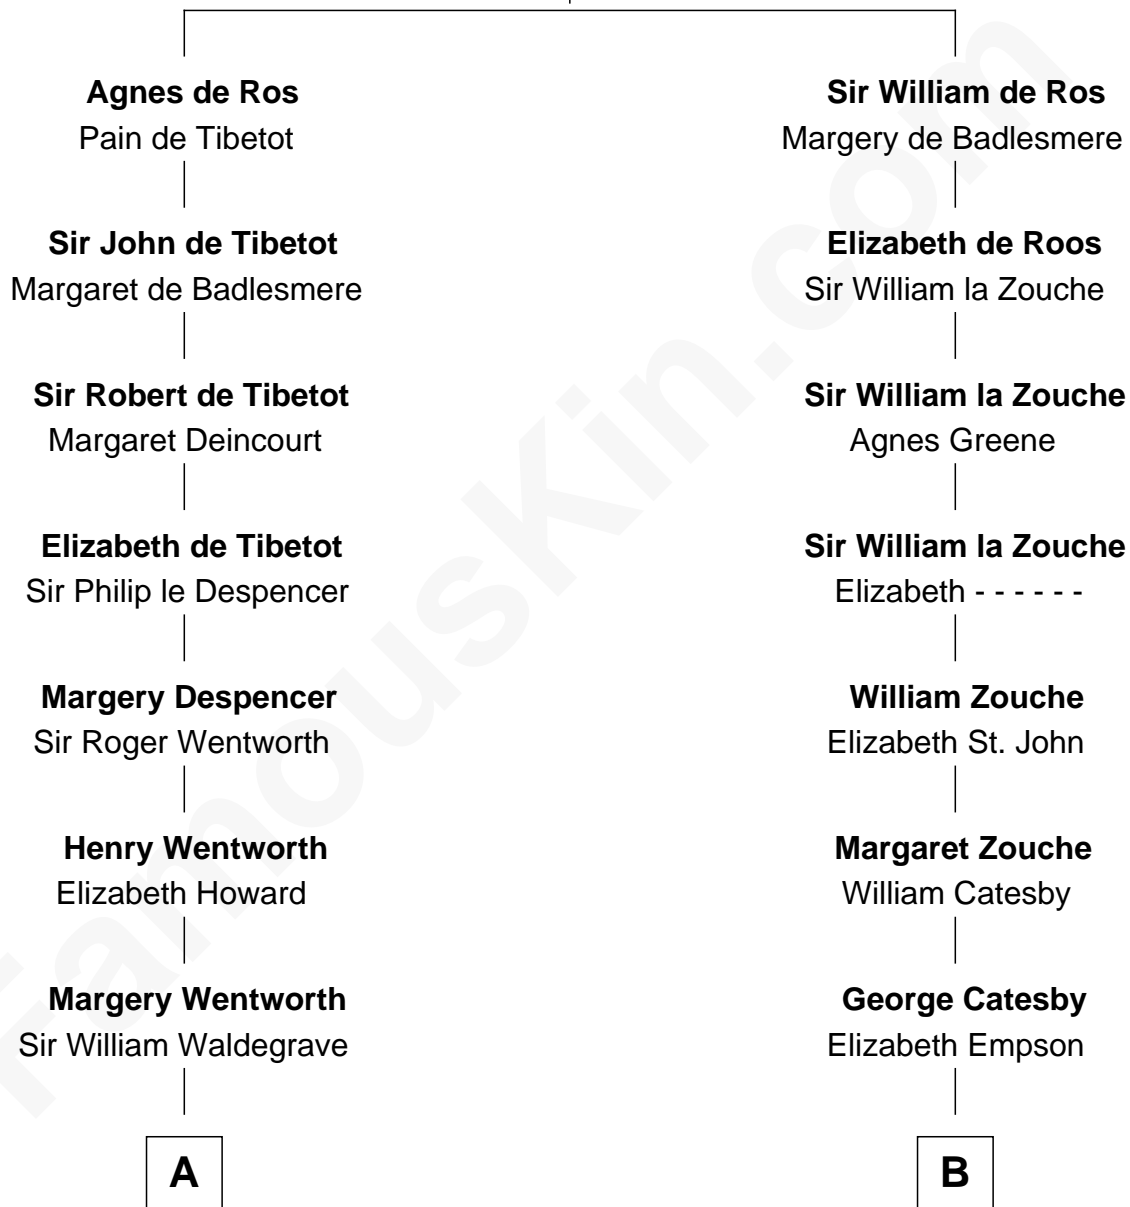

FamousKin.com

Relationship Chart of

Walt Disney

Co-Founder of The Walt Disney Company

10th cousin 10 times removed of

Robert Catesby

Leader of Gunpowder Plot

William de Ros
Maude de Vaux

C

—
Eber Call

Violette Lawrence

—
Charles Call

Henrietta Gross

—
Flora Call

Elias Charles Disney

—
Walt Disney