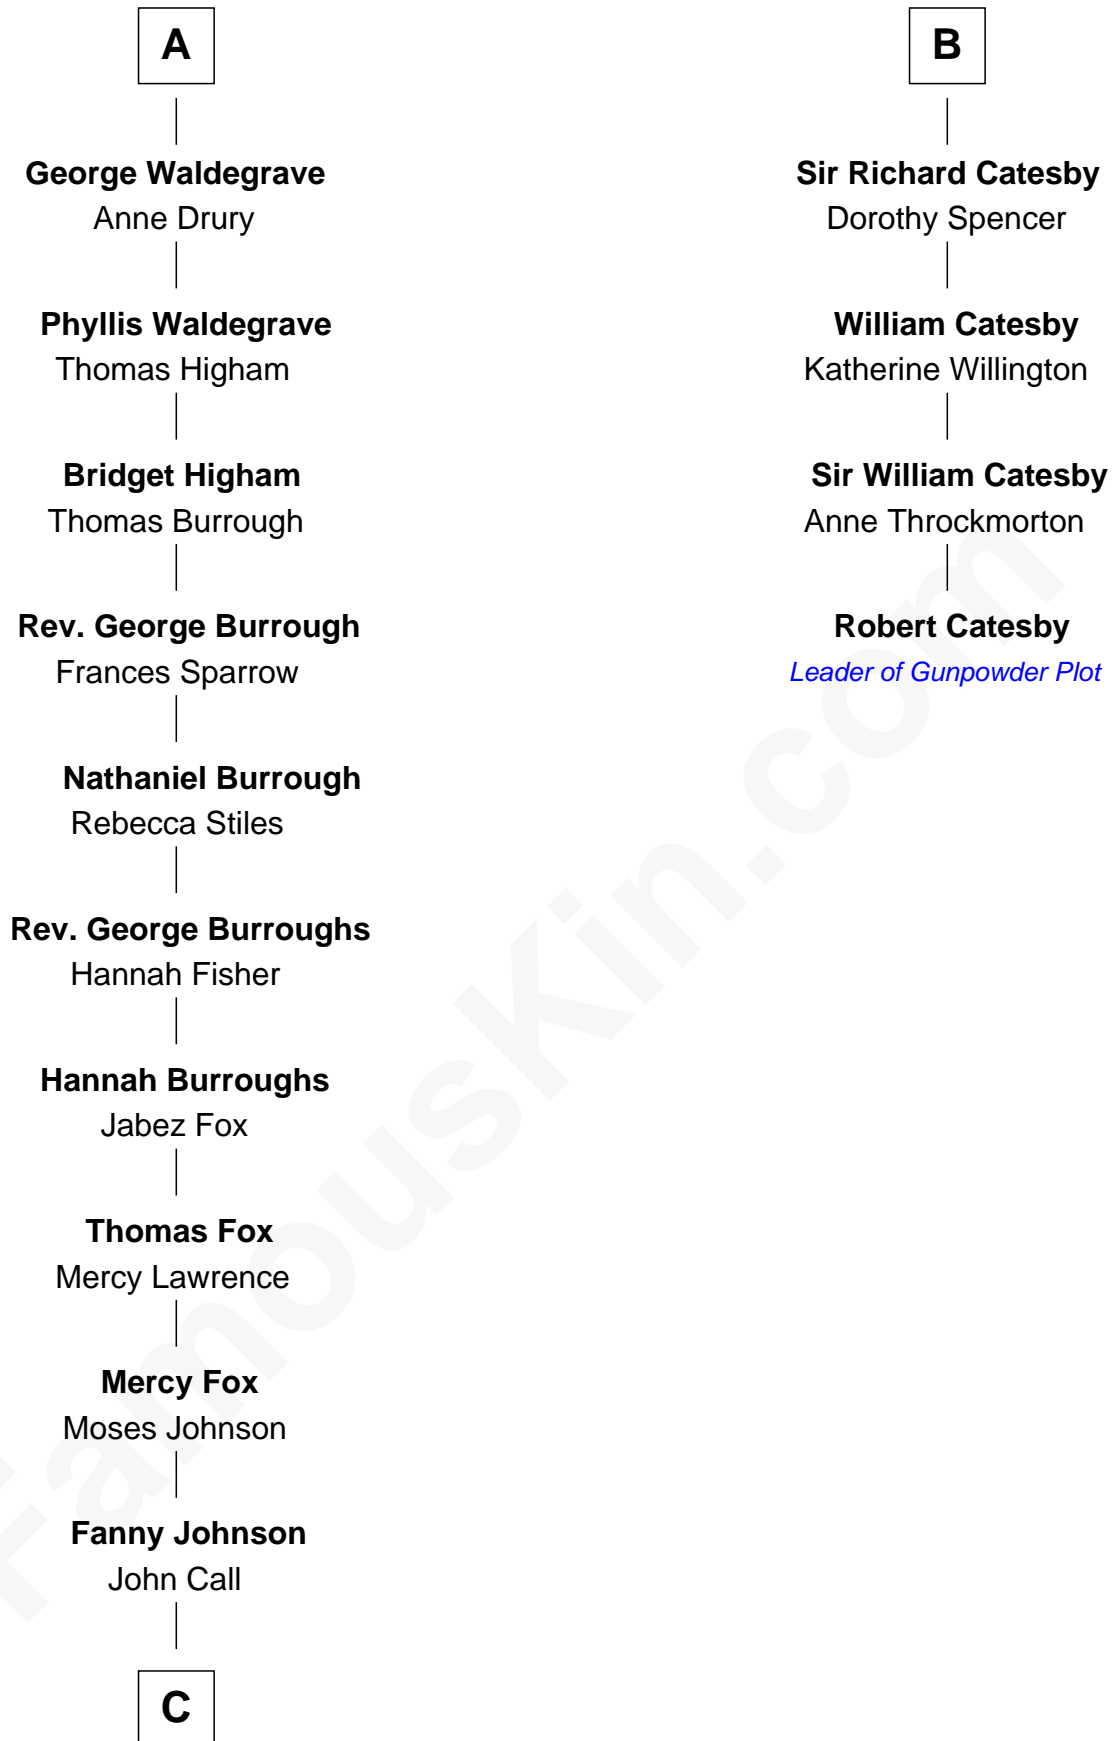

FamousKin.com

Relationship Chart of

Walt Disney

Co-Founder of The Walt Disney Company

10th cousin 10 times removed of

Robert Catesby

Leader of Gunpowder Plot

William de Ros
Maude de Vaux