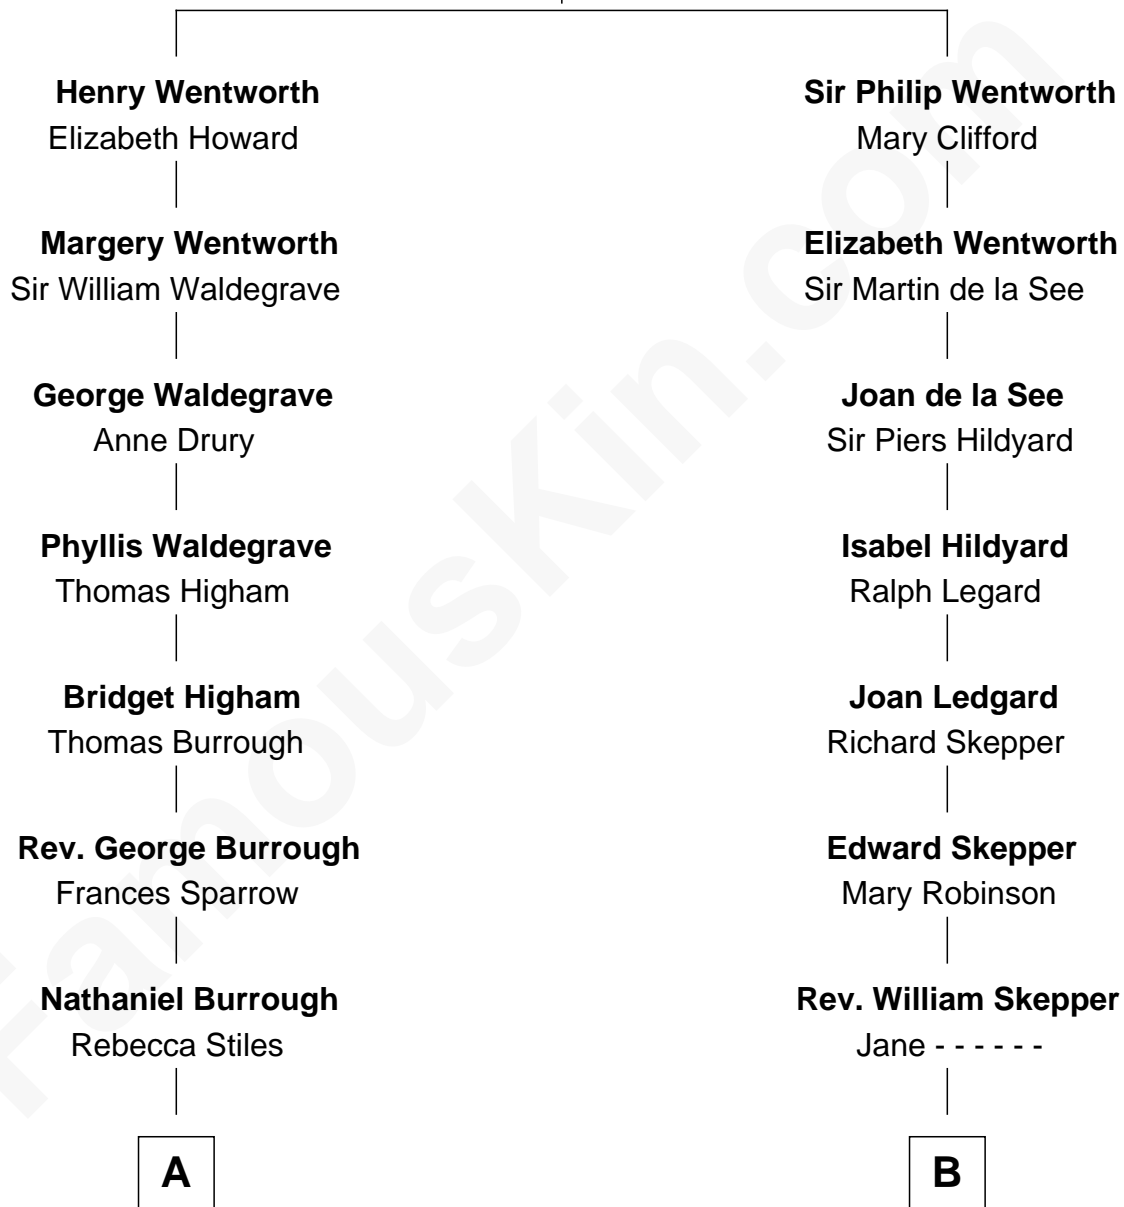

FamousKin.com

Relationship Chart of

Walt Disney

Co-Founder of The Walt Disney Company

15th cousin 3 times removed of

Meghan Markle

Duchess of Sussex, TV Actress

Sir Roger Wentworth

Margery Despencer

C

Thomas Wayne Markle

Doria Loyce Ragland

Meghan Markle

Duchess of Sussex, TV Actress

FamousKin.com