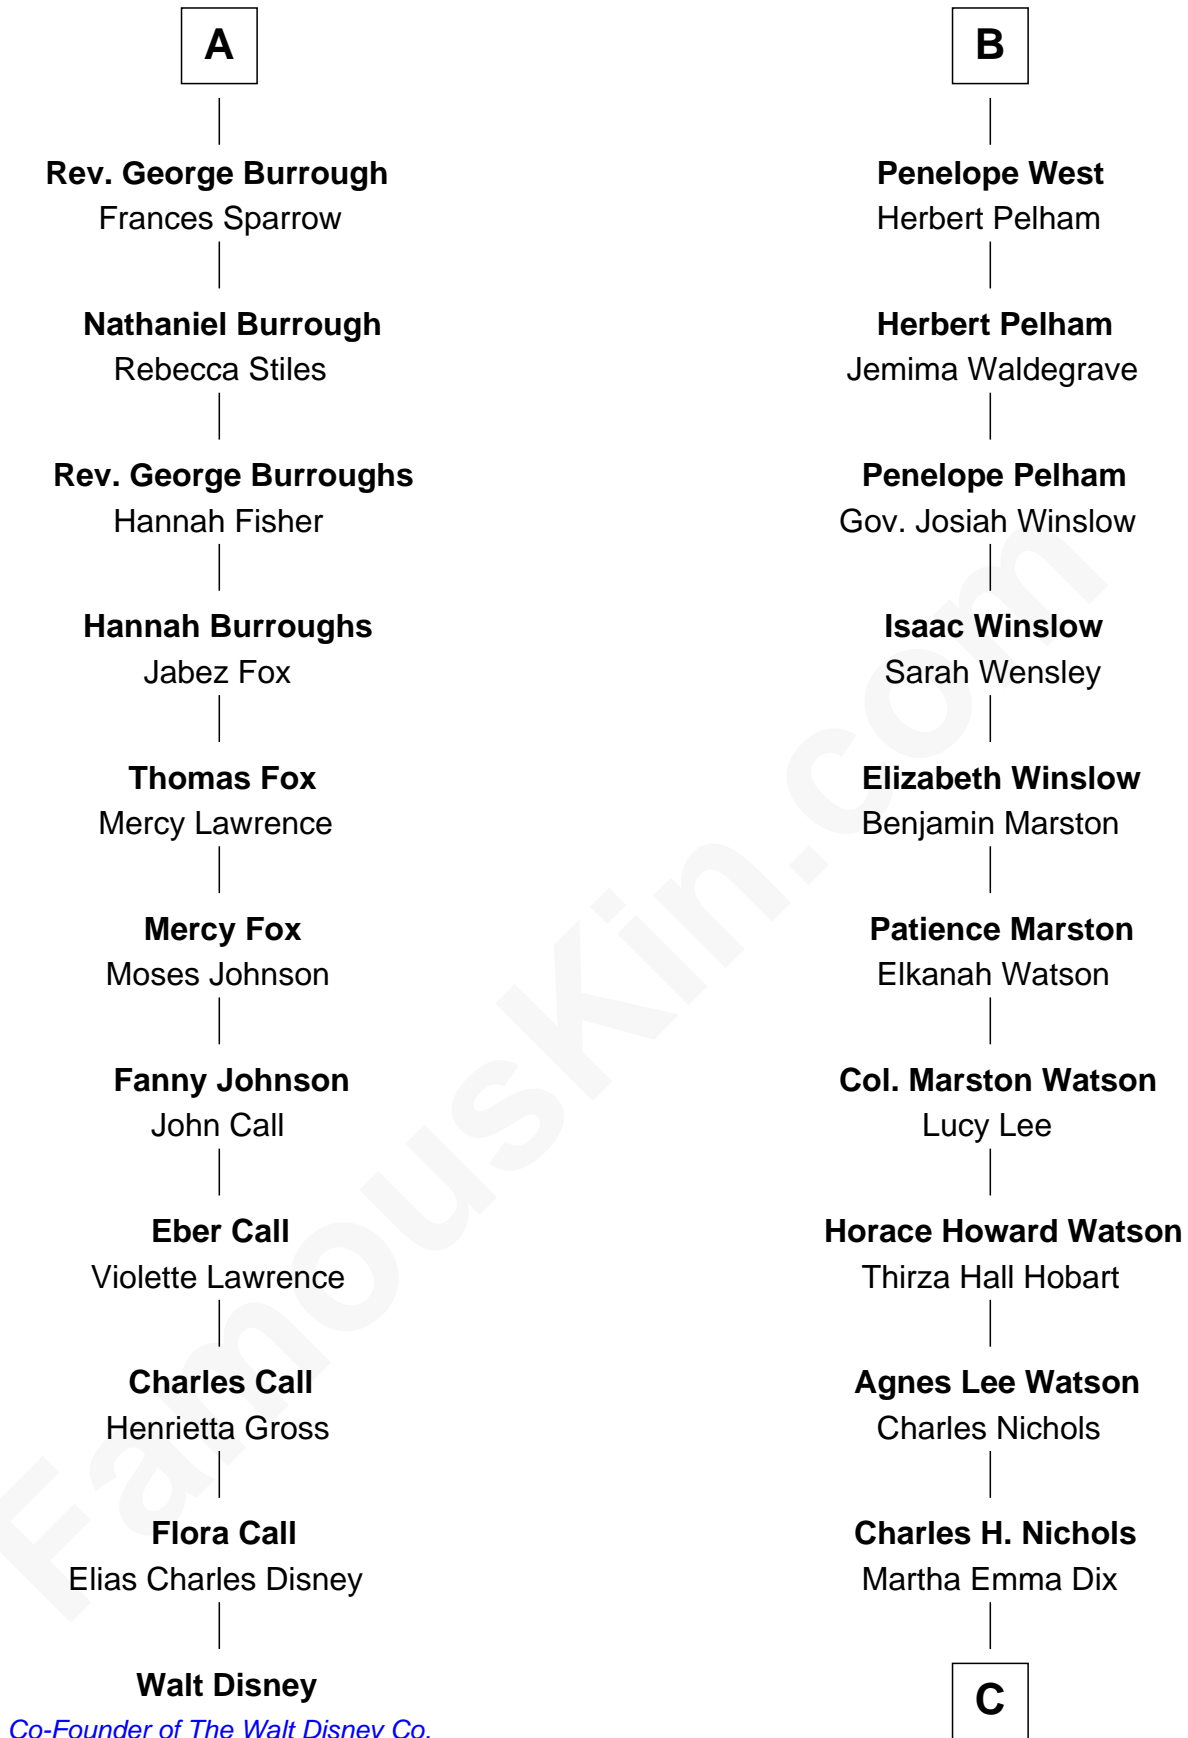

FamousKin.com

Relationship Chart of

Walt Disney

Co-Founder of The Walt Disney Company

17th cousin 3 times removed of

John Cena

Movie Actor and WWE Pro Wrestler

Sir Michael de la Pole

Katherine Wingfield

C

Charles Nichols
Julia Ellen Skelton

Natalie Nichols
Ulysses John Lupien

Carol Frances Lupien
John Joseph Cena

John Cena
Actor and Pro Wrestler

FamousKin.com