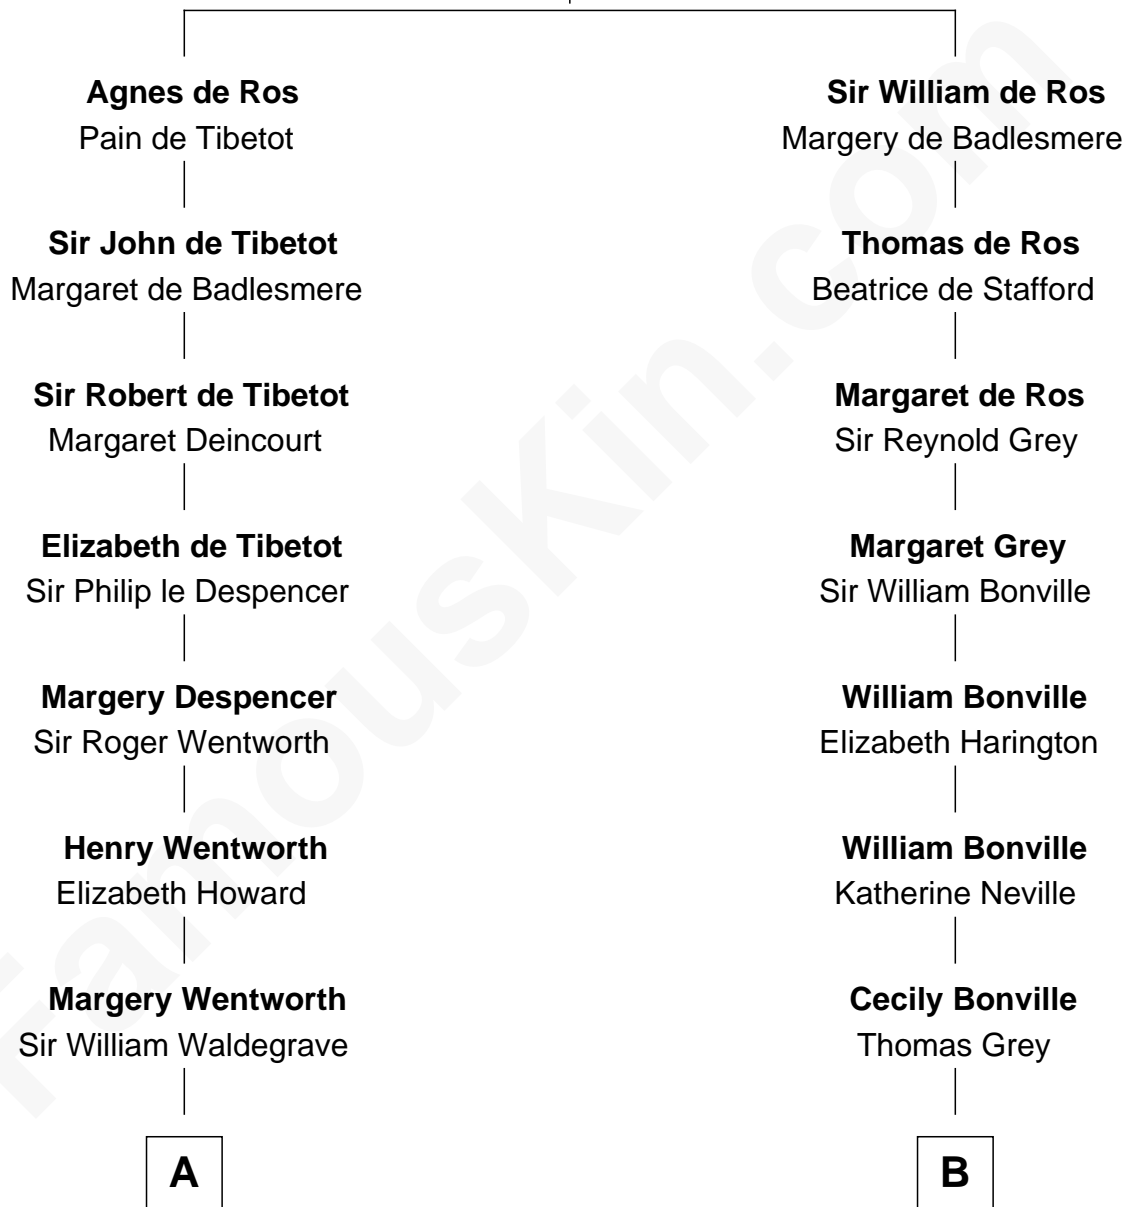

FamousKin.com

Relationship Chart of

Walt Disney

Co-Founder of The Walt Disney Company

20th cousin 1 time removed of

J. K. Simmons
TV and Movie Actor

William de Ros
Maude de Vaux

C

Eber Call

Violette Lawrence

Charles Call

Henrietta Gross

Flora Call

Elias Charles Disney

Walt Disney

Co-Founder of The Walt Disney Co.