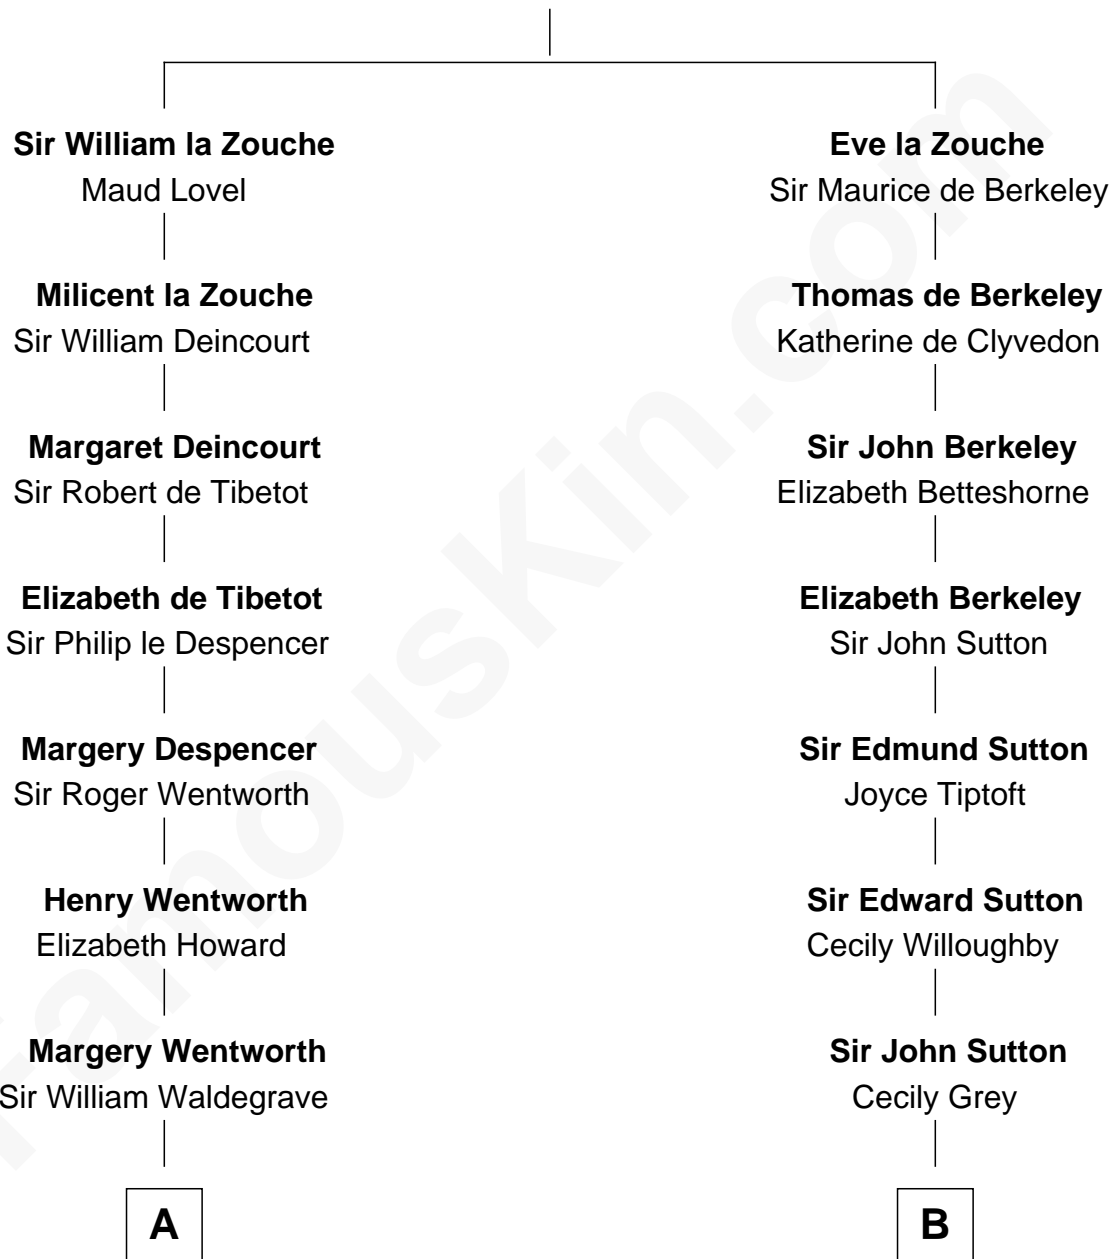

FamousKin.com Relationship Chart of

Walt Disney

Co-Founder of The Walt Disney Company

20th cousin of

J. K. Simmons

TV and Movie Actor

Eudo la Zouche
Milicent de Cantilupe

C

Eber Call

Violette Lawrence

Charles Call

Henrietta Gross

Flora Call

Elias Charles Disney

Walt Disney

Co-Founder of The Walt Disney Co.