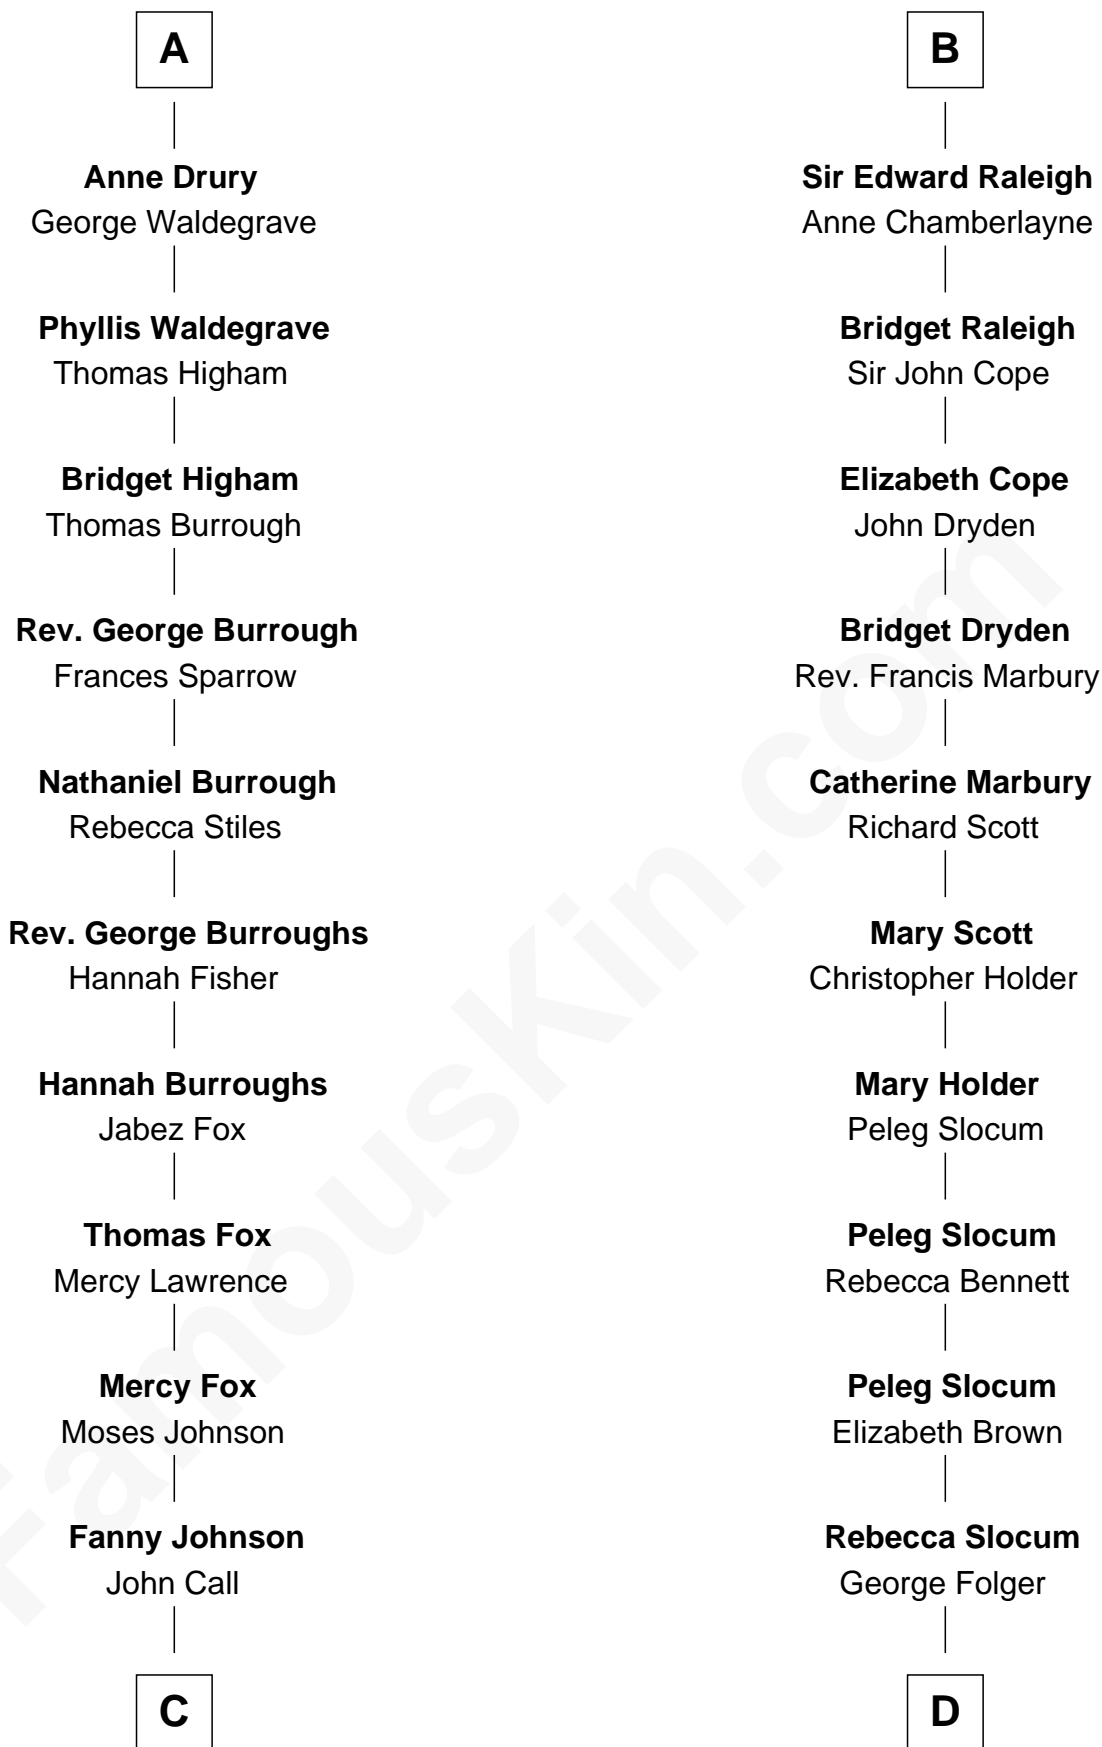

FamousKin.com

Relationship Chart of

Walt Disney

Co-Founder of The Walt Disney Company

19th cousin 1 time removed of

Henry Clay Folger

Founder of Folger Shakespeare Library and Chairman of Standard Oil

Sir Gilbert de Clare

Phillippa Ferrers

Sir Thomas Greene

Elizabeth Greene

William Raleigh

Sir Edward Raleigh

Margaret Verney

B

C