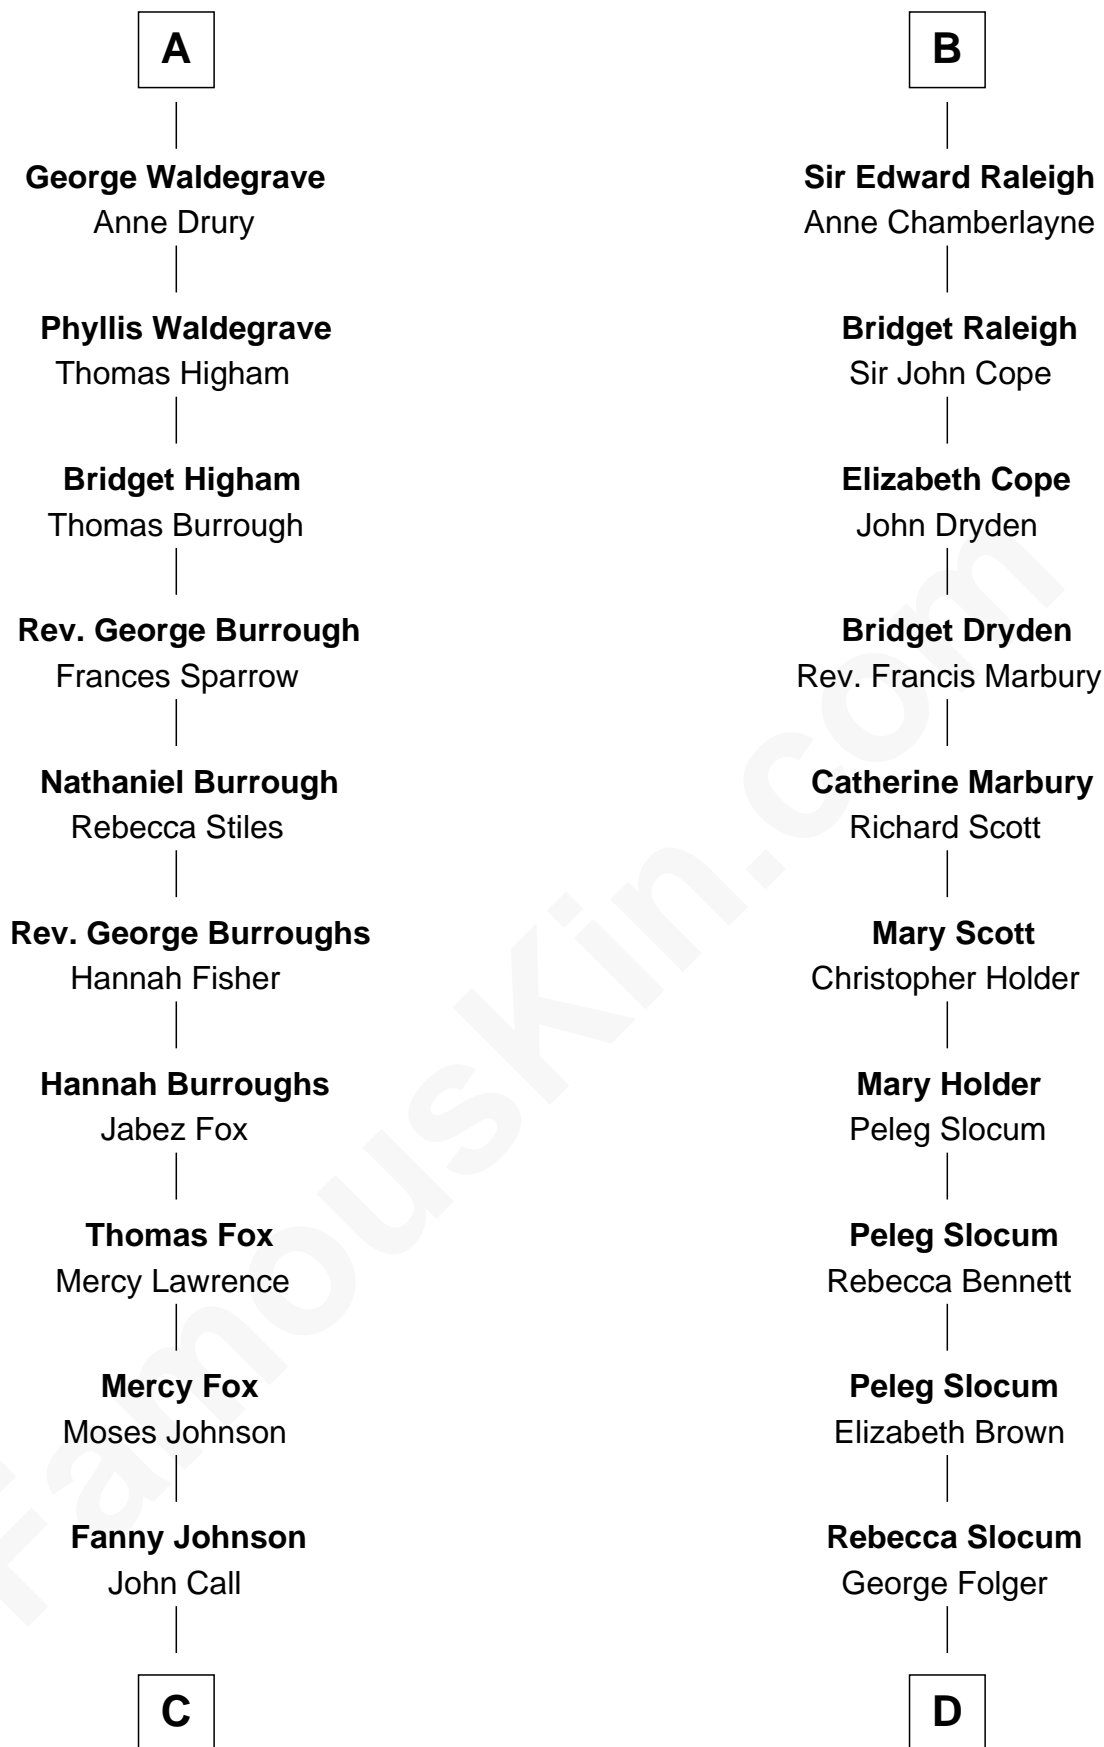

FamousKin.com

Relationship Chart of

Walt Disney

Co-Founder of The Walt Disney Company

19th cousin 1 time removed of

Henry Clay Folger

Founder of Folger Shakespeare Library and Chairman of Standard Oil

Sir Hugh le Despencer
Isabella de Beauchamp

Sir Philip le Despencer
Elizabeth de Tibetot

Margaret Despencer
Robert de Ferrers

Margery Despencer
Sir Roger Wentworth

Phillippa Ferrers
Sir Thomas Greene

Henry Wentworth
Elizabeth Howard

Elizabeth Greene
William Raleigh

Margery Wentworth
Sir William Waldegrave

Sir Edward Raleigh
Margaret Verney

A

B

C

Eber Call

Violette Lawrence

Charles Call