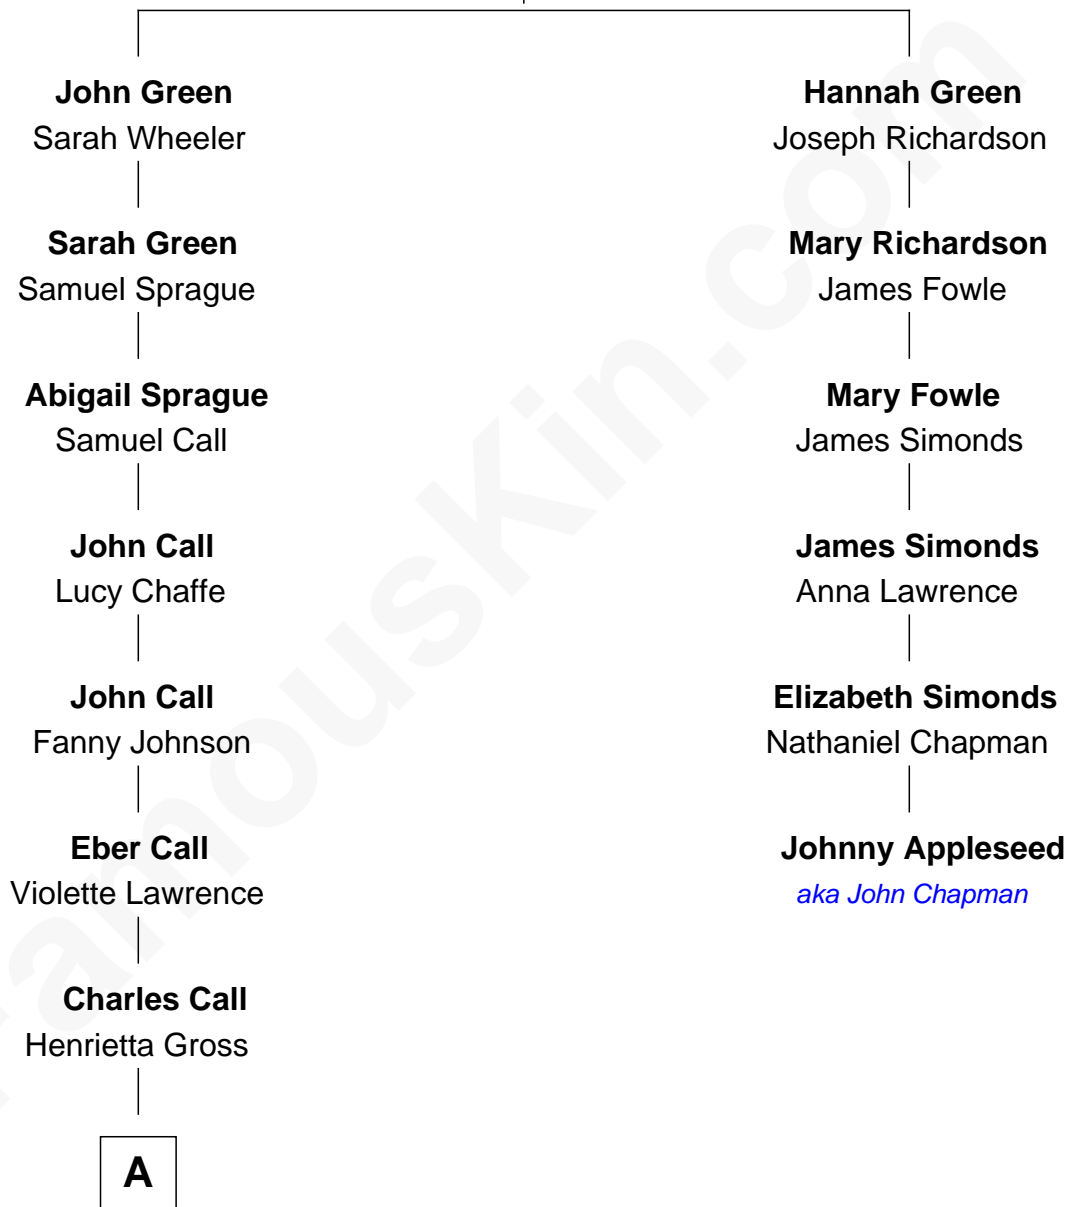

FamousKin.com

Relationship Chart of

Walt Disney

Co-Founder of The Walt Disney Company

5th cousin 3 times removed of

Johnny Appleseed
aka John Chapman

Thomas Green
Elizabeth - - - - -

A

A

Flora Call

Elias Charles Disney

Walt Disney

Co-Founder of The Walt Disney Co.

FamousKin.com