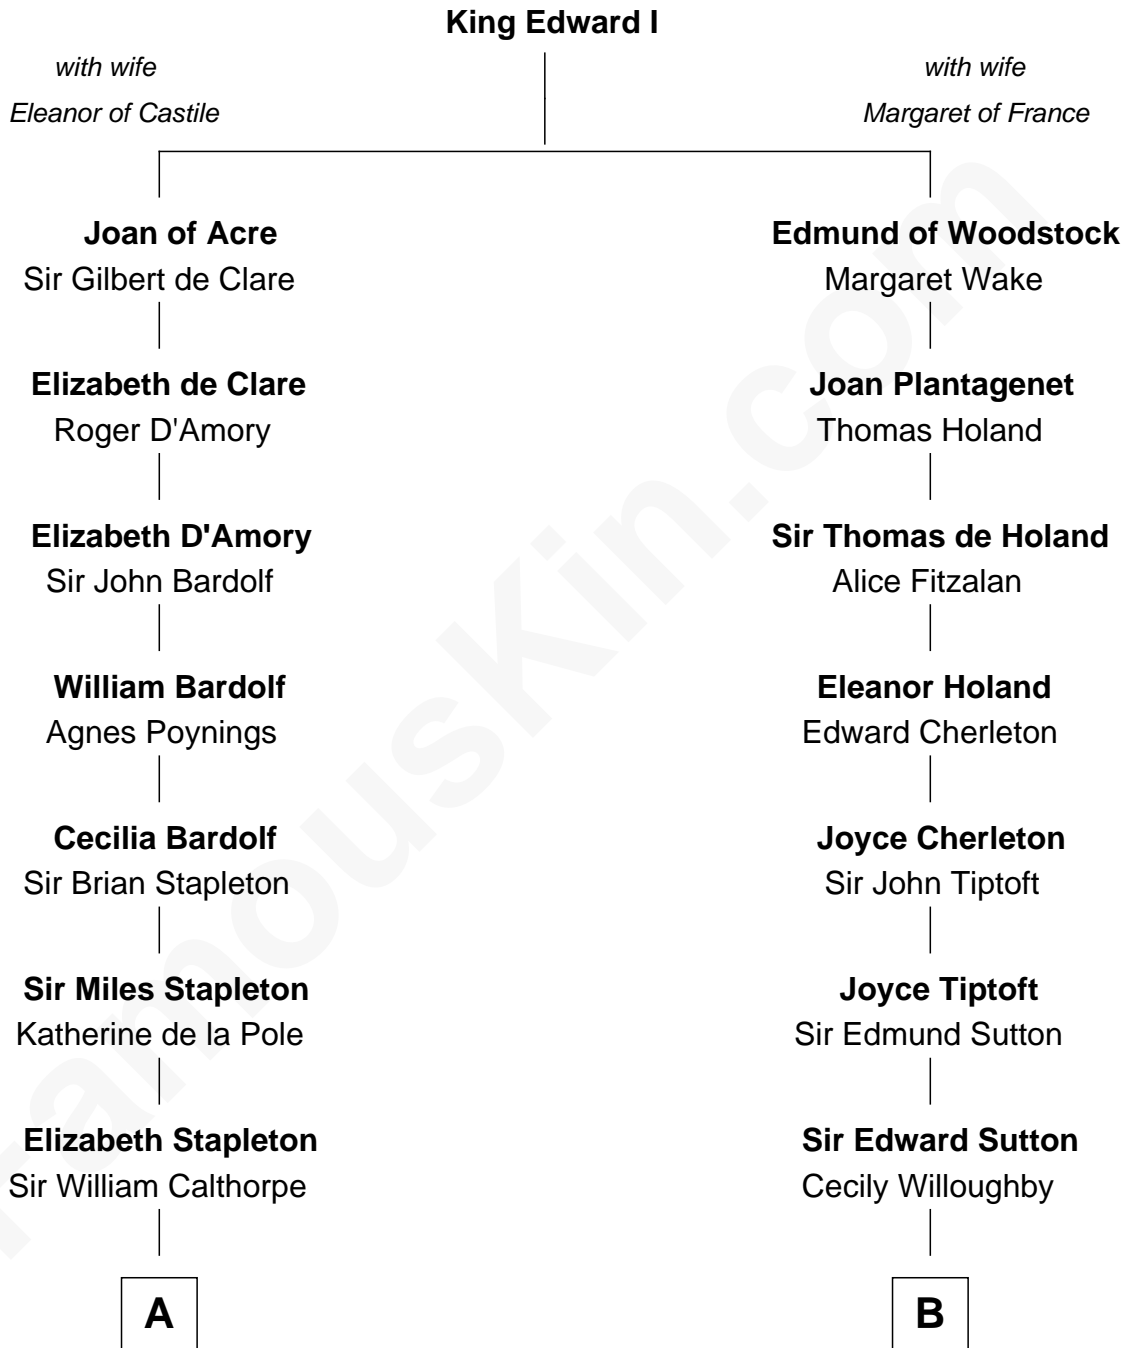

FamousKin.com

Relationship Chart of

Walt Disney

Co-Founder of The Walt Disney Company

19th cousin 2 times removed of

Dr. H. H. Holmes

Serial Killer aka "Devil in the White City"

C

Fanny Johnson

John Call

Eber Call

Violette Lawrence

Charles Call

Henrietta Gross

Flora Call

Elias Charles Disney