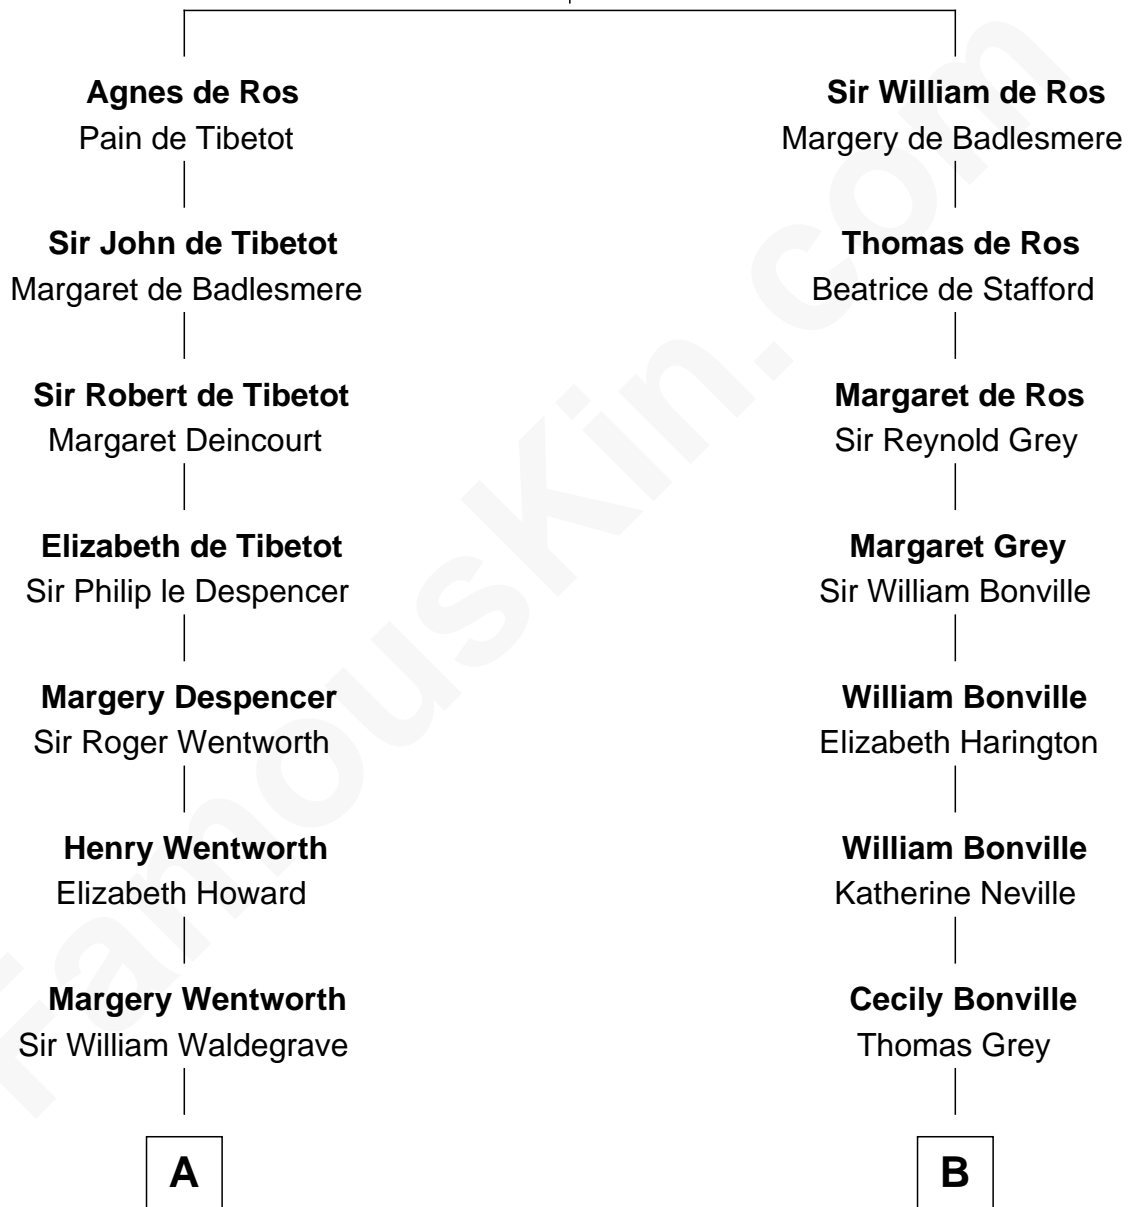

FamousKin.com

Relationship Chart of

Walt Disney

Co-Founder of The Walt Disney Company

19th cousin 1 time removed of

Dr. H. H. Holmes

Serial Killer aka "Devil in the White City"

William de Ros
Maude de Vaux

C

Eber Call

Violette Lawrence

Charles Call

Henrietta Gross

Flora Call

Elias Charles Disney

Walt Disney

Co-Founder of The Walt Disney Co.

D

Scribner Mudgett

Nancy Prescott

Levi Horton Mudgett

Theodate Page Price

Dr. H. H. Holmes

Serial Killer Dr. H. H. Holmes