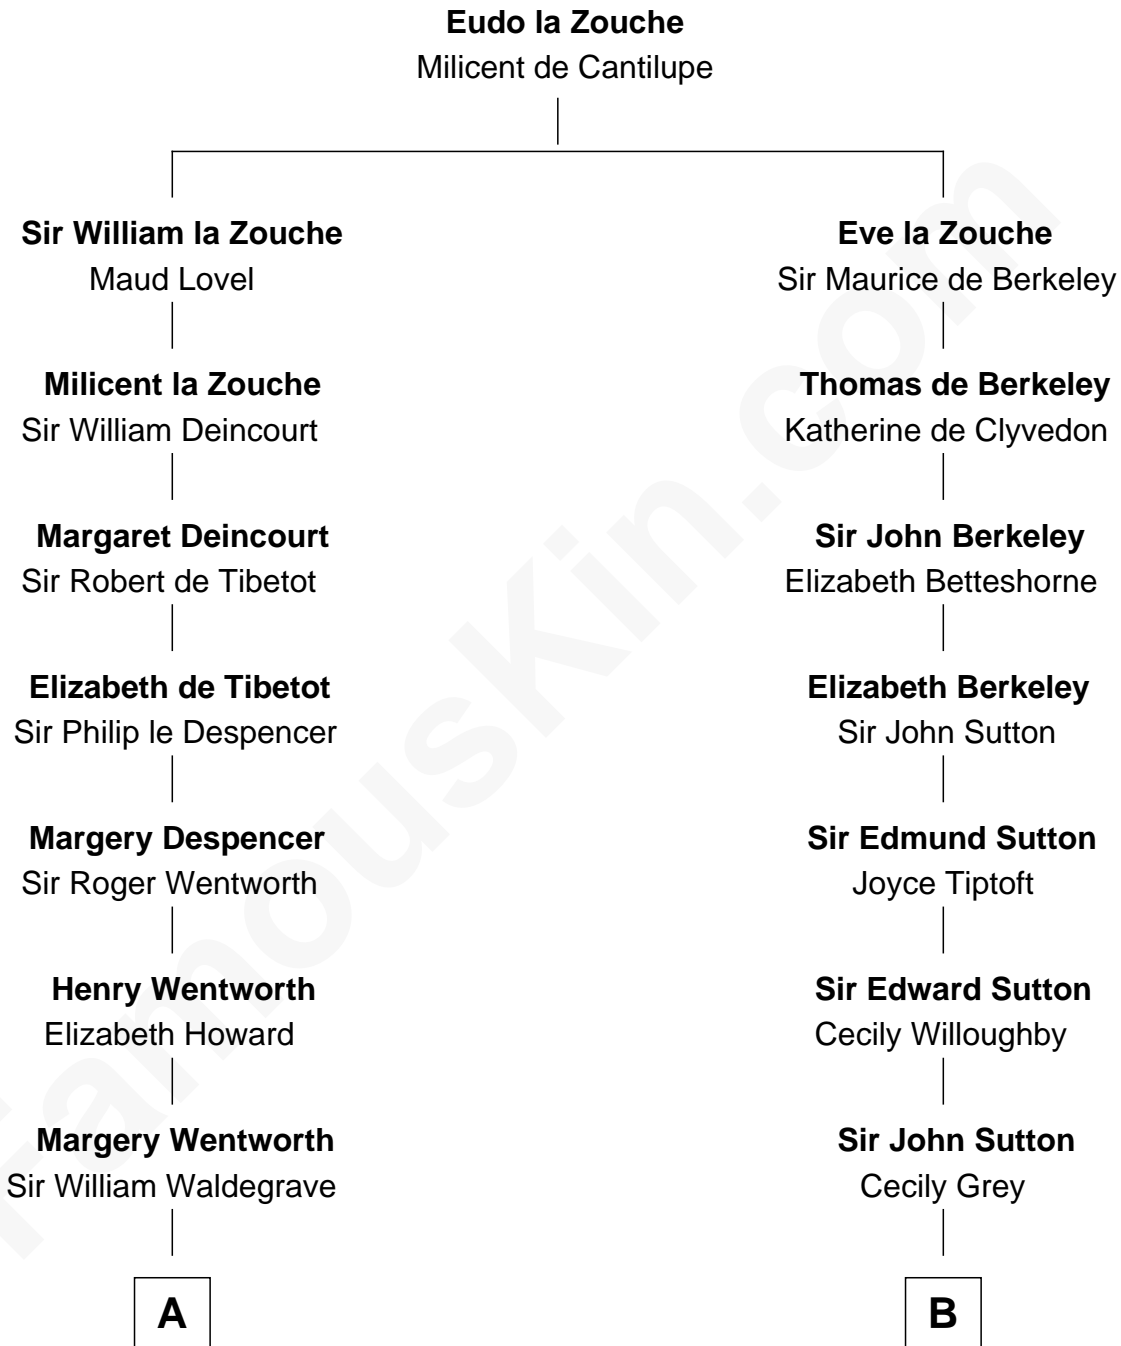

FamousKin.com

Relationship Chart of

Walt Disney

Co-Founder of The Walt Disney Company

18th cousin 2 times removed of

Dr. H. H. Holmes

Serial Killer aka "Devil in the White City"

C

Eber Call

Violette Lawrence

Charles Call

Henrietta Gross

Flora Call

Elias Charles Disney

Walt Disney

Co-Founder of The Walt Disney Co.

D

Levi Horton Mudgett

Theodate Page Price

Dr. H. H. Holmes

Serial Killer Dr. H. H. Holmes

FamousKin.com