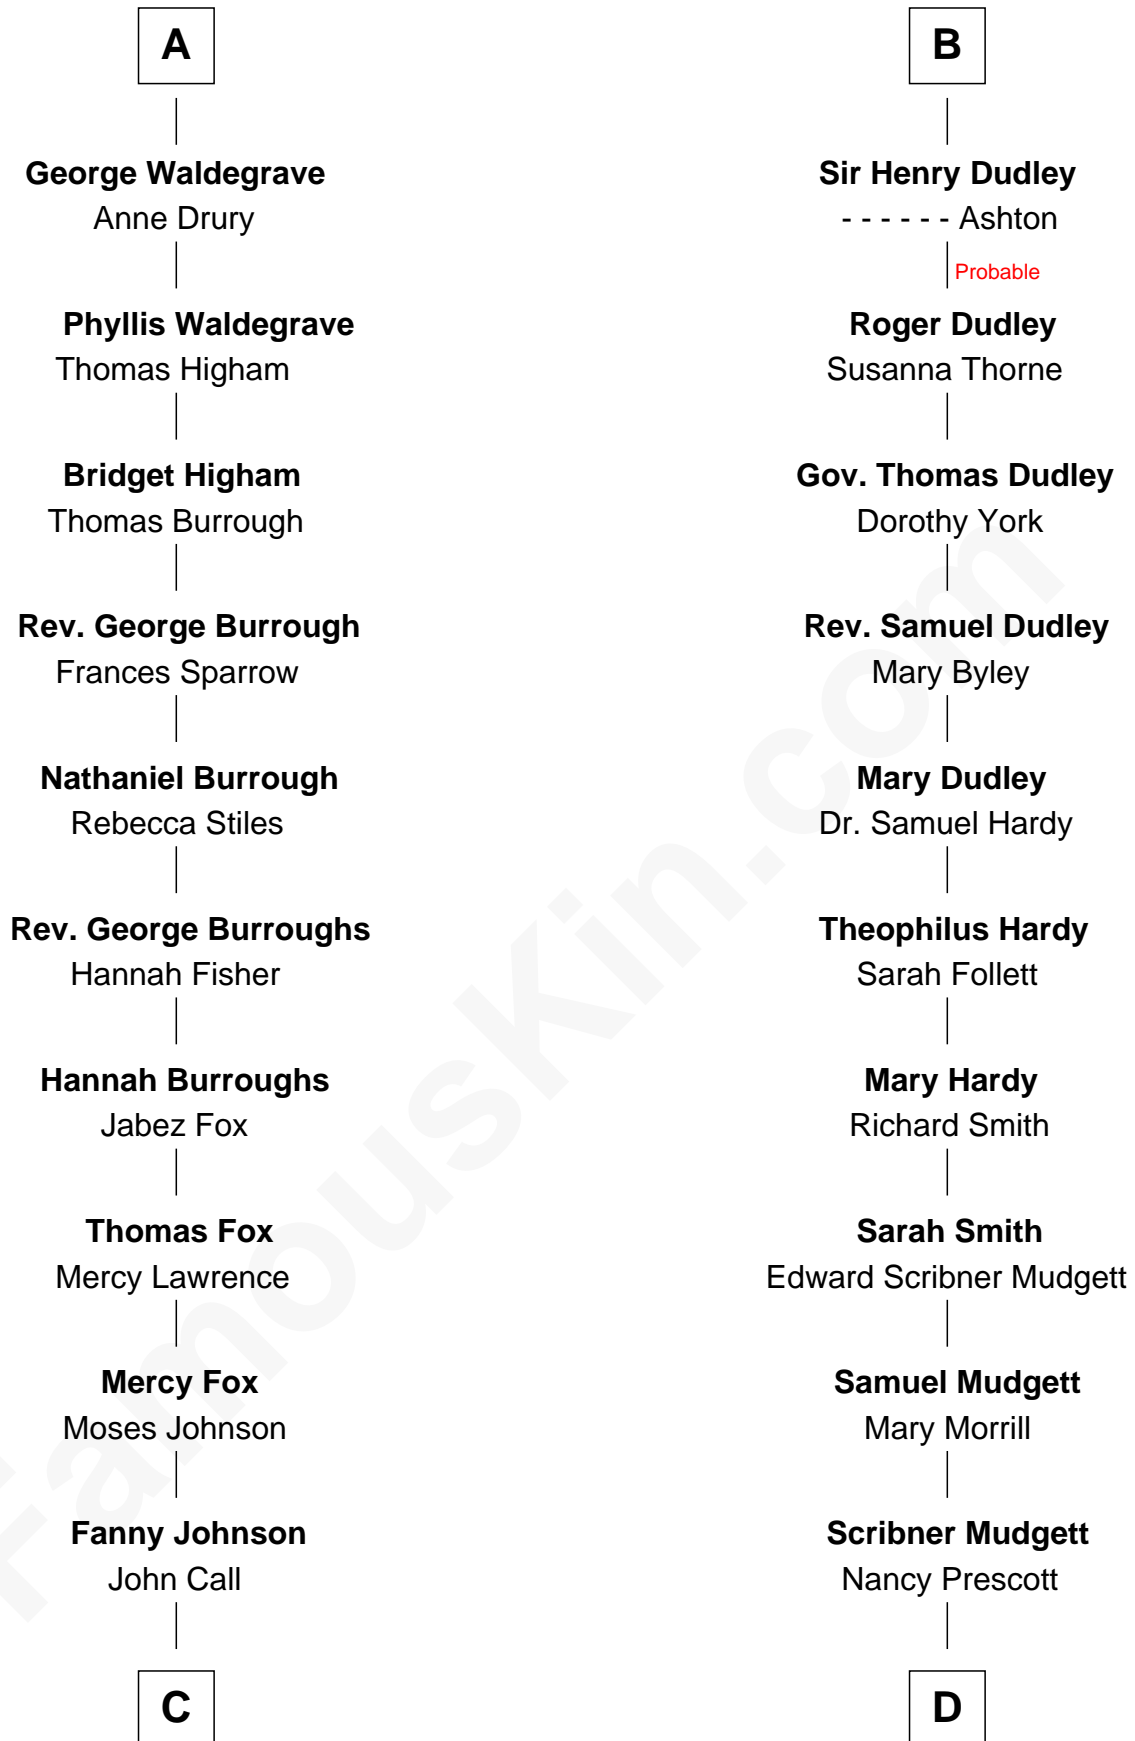

FamousKin.com

Relationship Chart of

Walt Disney

Co-Founder of The Walt Disney Company

18th cousin 2 times removed of

Dr. H. H. Holmes

Serial Killer aka "Devil in the White City"

C

Eber Call

Violette Lawrence

Charles Call

Henrietta Gross

Flora Call

Elias Charles Disney

Walt Disney

Co-Founder of The Walt Disney Co.

D

Levi Horton Mudgett

Theodate Page Price

Dr. H. H. Holmes

Serial Killer Dr. H. H. Holmes

FamousKin.com