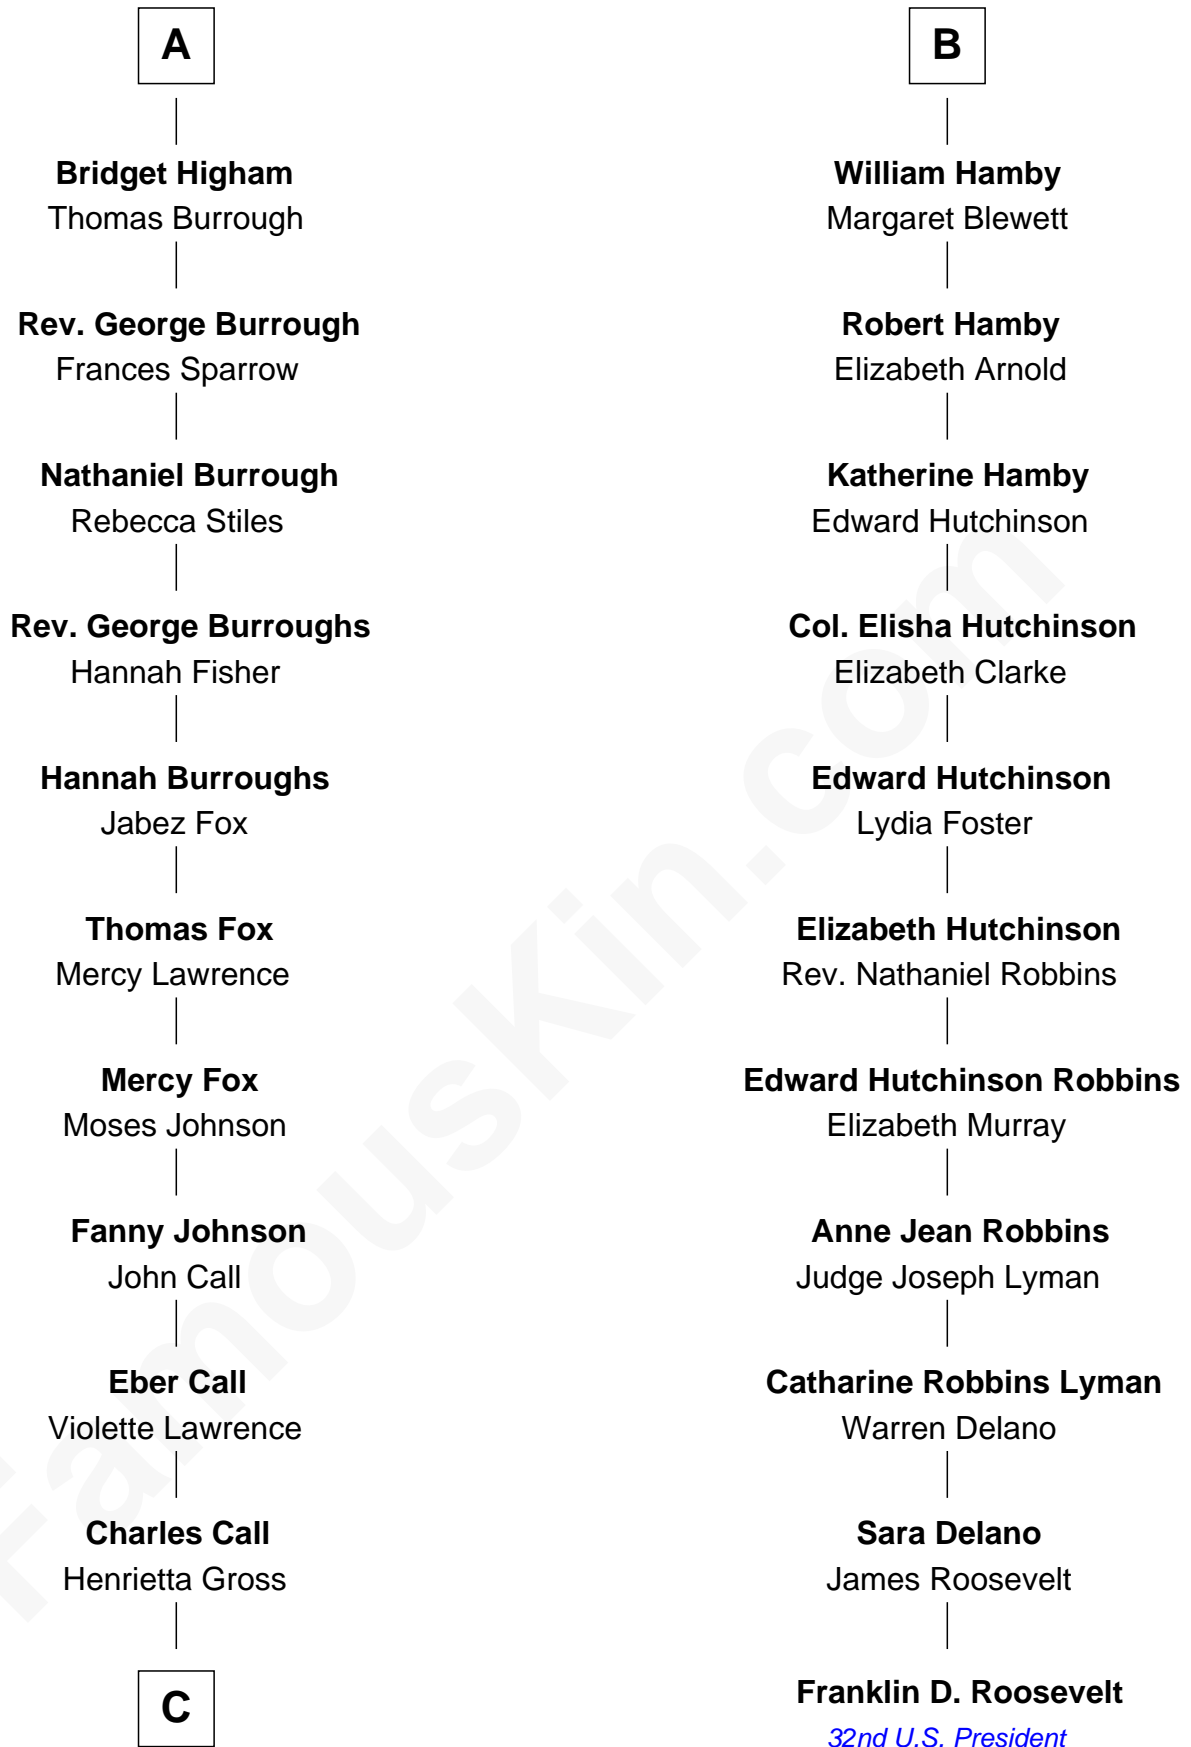

FamousKin.com

Relationship Chart of

Walt Disney

Co-Founder of The Walt Disney Company

17th cousin 1 time removed of

Franklin D. Roosevelt

32nd U.S. President

Sir Philip le Despencer

Joan de Cobham

Sir Philip le Despencer

Elizabeth - - - - -

Sir Philip le Despencer

Elizabeth de Tibetot

Margery Despencer

Sir Roger Wentworth

Henry Wentworth

Elizabeth Hilton

Richard Thimbleby

Anne Thimbleby

John Booth

Eleanor Booth

Edward Hamby

B

C