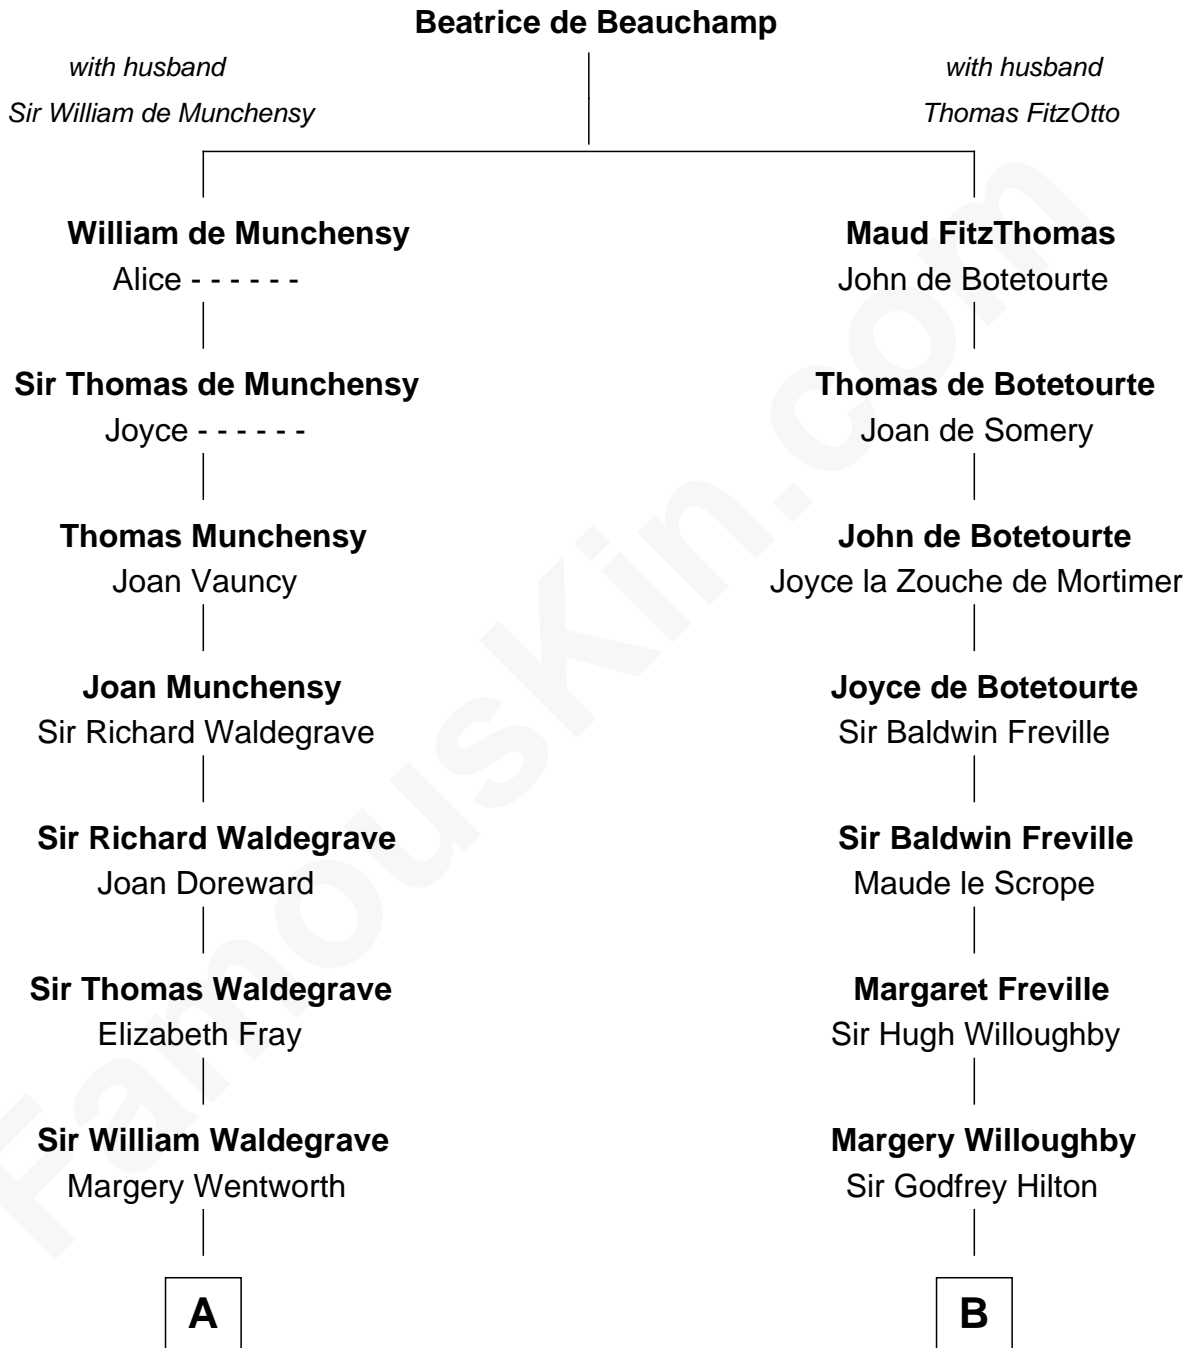

FamousKin.com Relationship Chart of

Walt Disney

Co-Founder of The Walt Disney Company

20th cousin of

Franklin D. Roosevelt

32nd U.S. President

C

Eber Call

Violette Lawrence

Charles Call

Henrietta Gross

Flora Call

Elias Charles Disney

Walt Disney

Co-Founder of The Walt Disney Co.

D

Anne Jean Robbins

Judge Joseph Lyman

Catharine Robbins Lyman

Warren Delano

Sara Delano

James Roosevelt

Franklin D. Roosevelt

32nd U.S. President