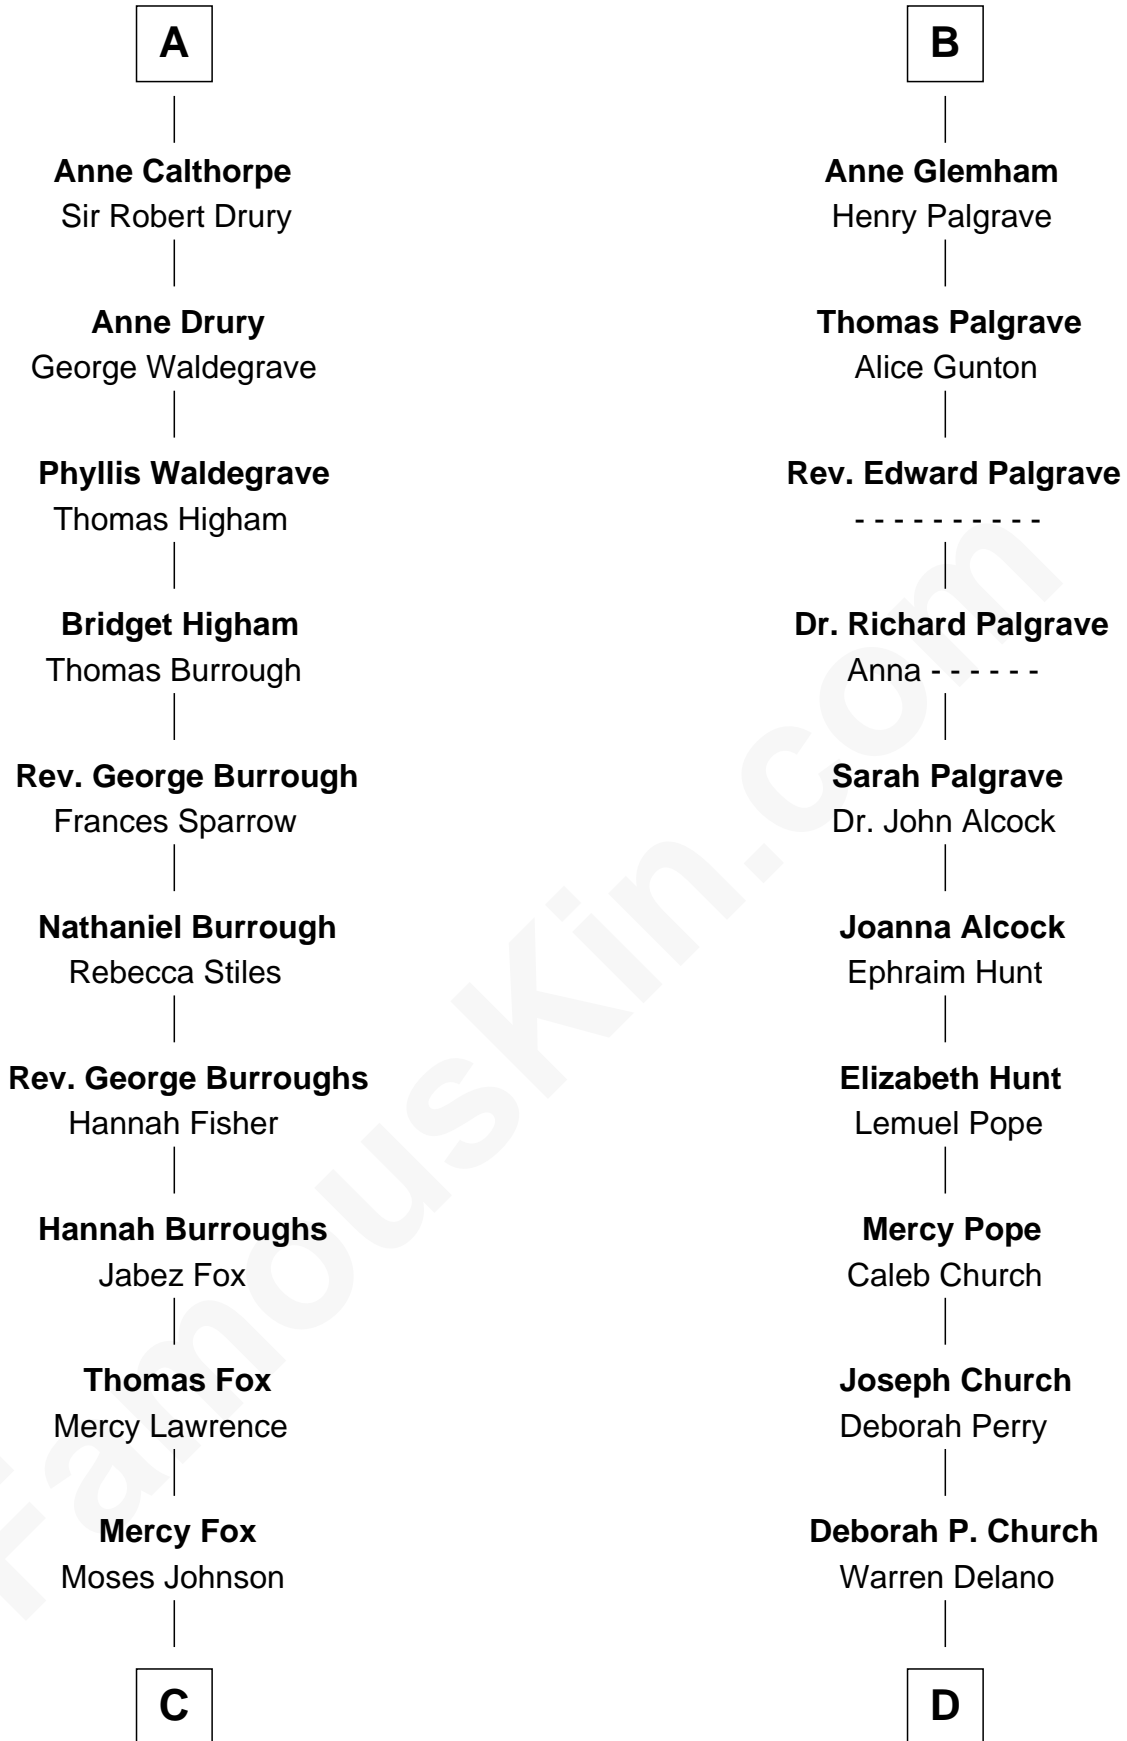

FamousKin.com

Relationship Chart of

Walt Disney

Co-Founder of The Walt Disney Company

19th cousin 2 times removed of

Franklin D. Roosevelt

32nd U.S. President

King Edward I
Eleanor of Castile

C

Fanny Johnson

John Call

Eber Call

Violette Lawrence

Charles Call

Henrietta Gross

Flora Call