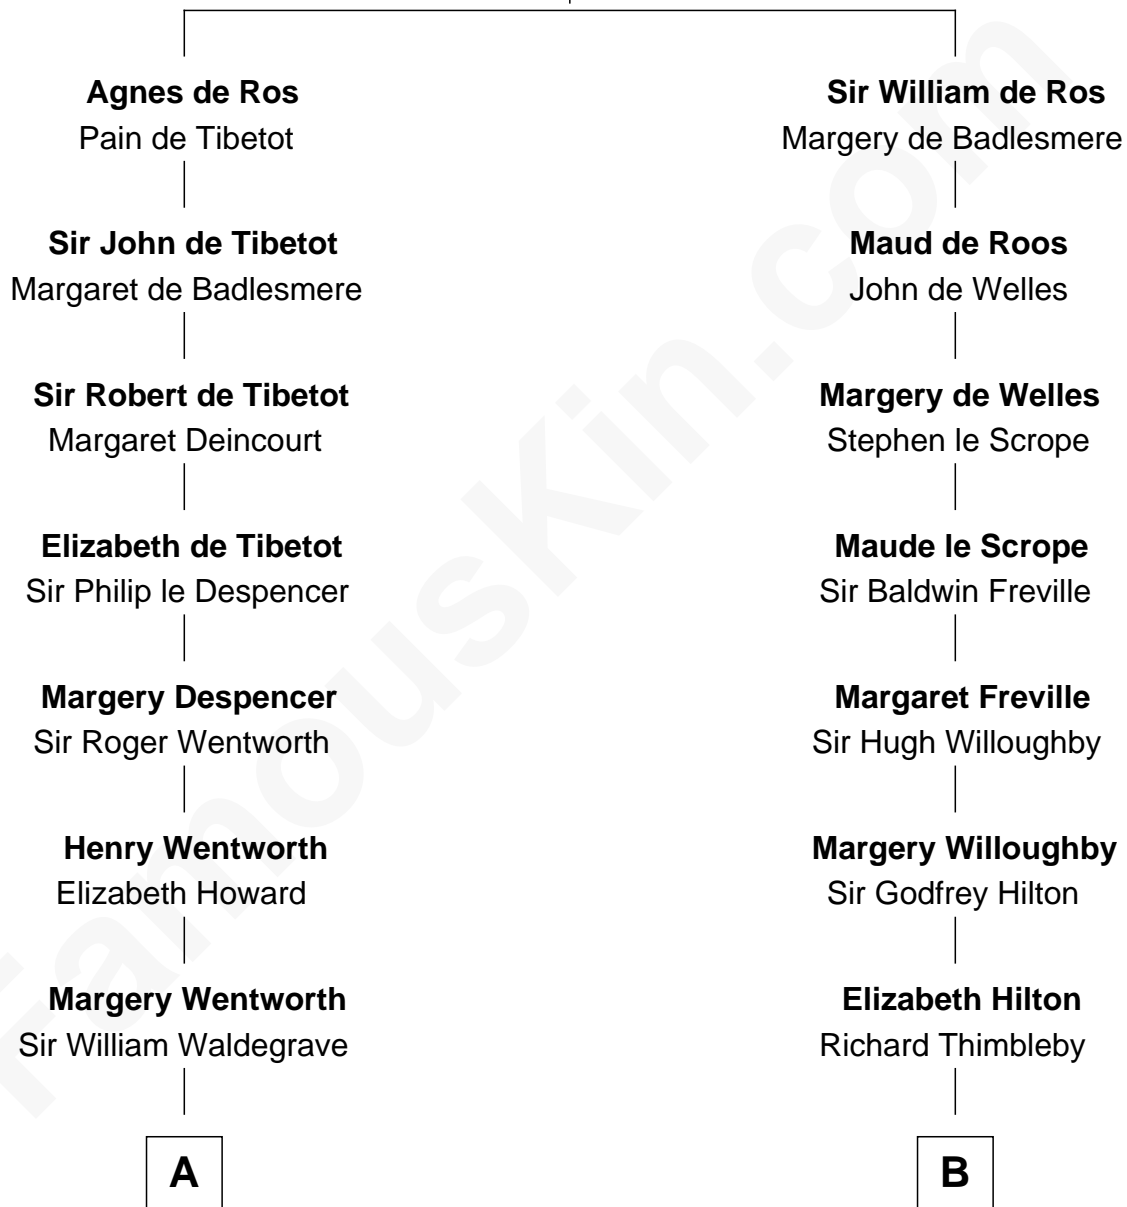

**FamousKin.com**  
**Relationship Chart of**  
**Walt Disney**

*Co-Founder of The Walt Disney Company*

19th cousin 1 time removed of

**Franklin D. Roosevelt**  
*32nd U.S. President*

**William de Ros**  
 Maude de Vaux

**C**

**Eber Call**

Violette Lawrence

**Charles Call**

Henrietta Gross

**Flora Call**

Elias Charles Disney

**Walt Disney**

*Co-Founder of The Walt Disney Co.*

**D**

**Catharine Robbins Lyman**

Warren Delano

**Sara Delano**

James Roosevelt

**Franklin D. Roosevelt**

*32nd U.S. President*