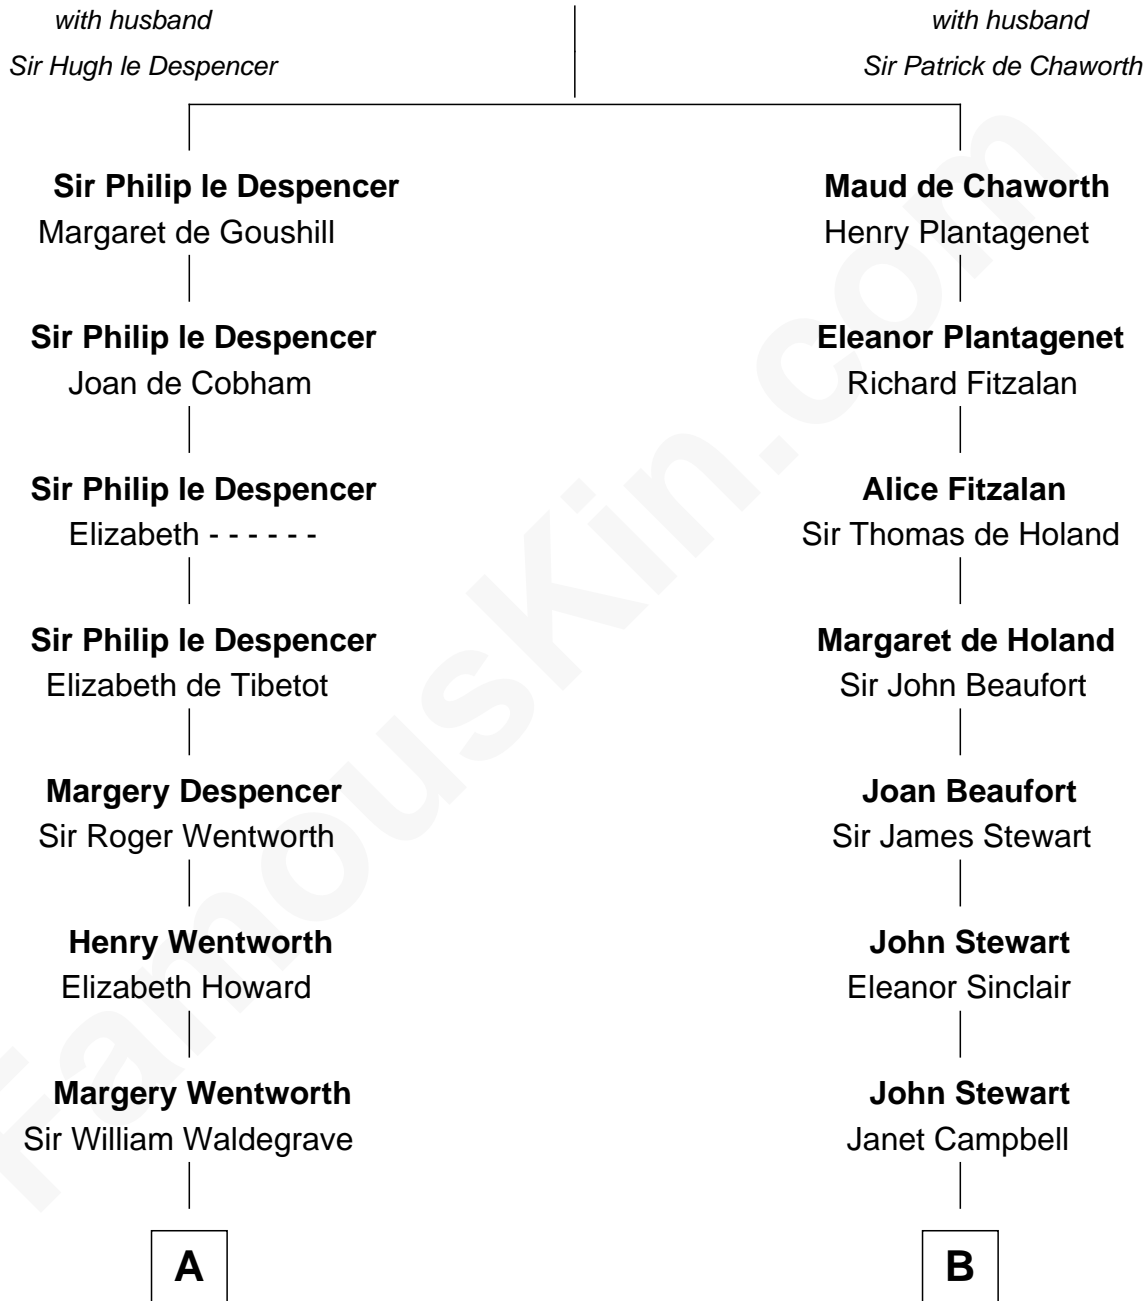

FamousKin.com

Relationship Chart of

Walt Disney

Co-Founder of The Walt Disney Company

19th cousin 1 time removed of

Eleanor Roosevelt

First Lady of President Franklin D. Roosevelt

Isabella de Beauchamp

C

Eber Call

Violette Lawrence

Charles Call

Henrietta Gross

Flora Call

Elias Charles Disney

Walt Disney

Co-Founder of The Walt Disney Co.

D

Martha Bulloch

Theodore Roosevelt

Elliott Roosevelt

Anna Rebecca Hall

Eleanor Roosevelt

First Lady of Franklin Roosevelt