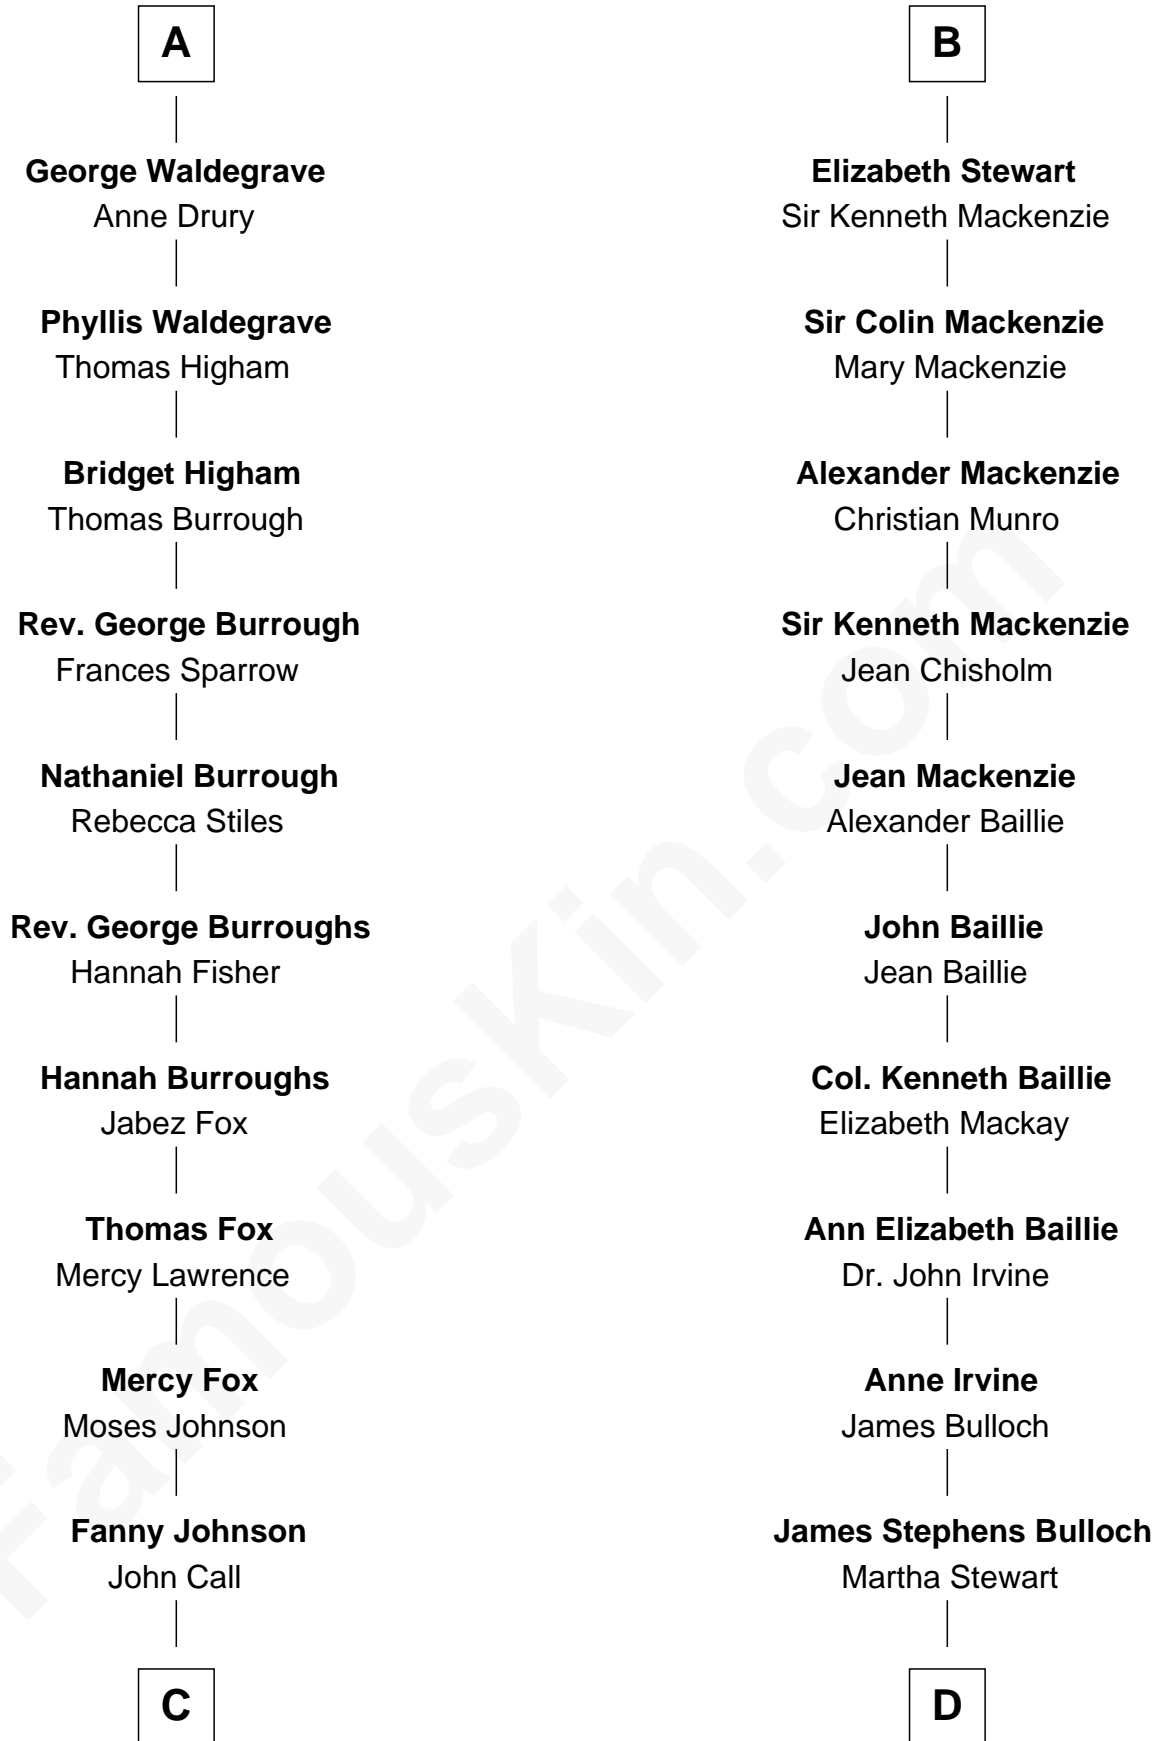

## Relationship Chart of

### Walt Disney

Co-Founder of The Walt Disney Company

18th cousin 2 times removed of

**Theodore Roosevelt**  
26th U.S. President

**C**

**Eber Call**

Violette Lawrence

**Charles Call**

Henrietta Gross

**Flora Call**

Elias Charles Disney

**Walt Disney**

*Co-Founder of The Walt Disney Co.*

**D**

**Martha Bulloch**

Theodore Roosevelt