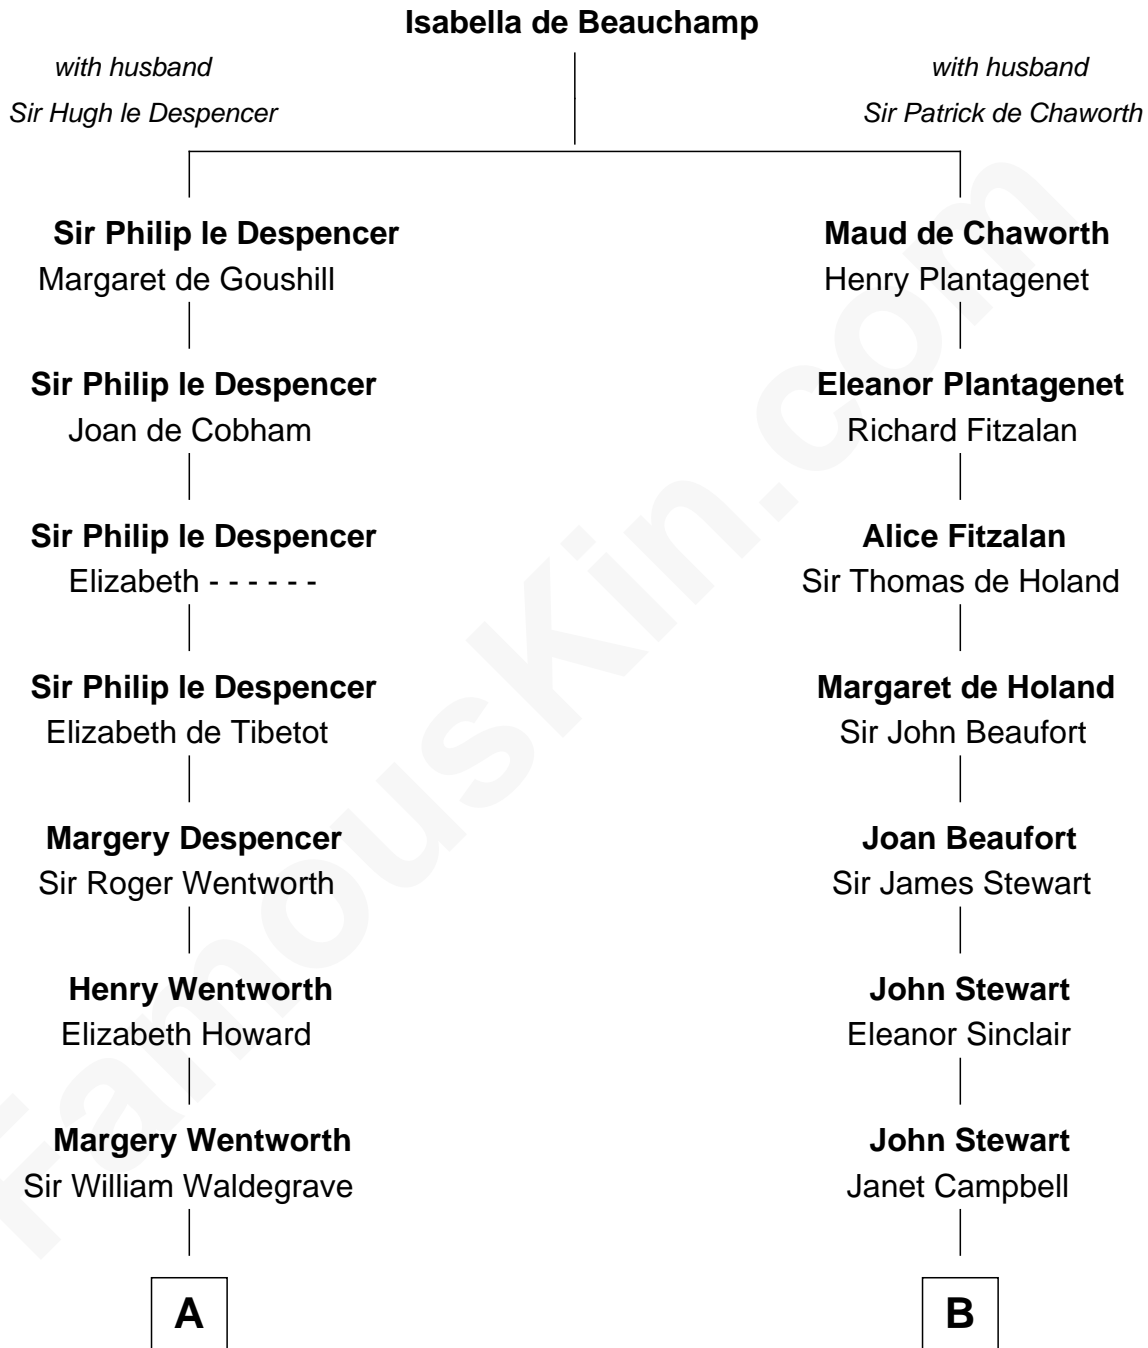

# FamousKin.com

## Relationship Chart of

### Walt Disney

Co-Founder of The Walt Disney Company

18th cousin 2 times removed of

**Theodore Roosevelt**  
26th U.S. President

**C**

**Eber Call**

Violette Lawrence

**Charles Call**

**Theodore Roosevelt**

*26th U.S. President*

FamousKin.com