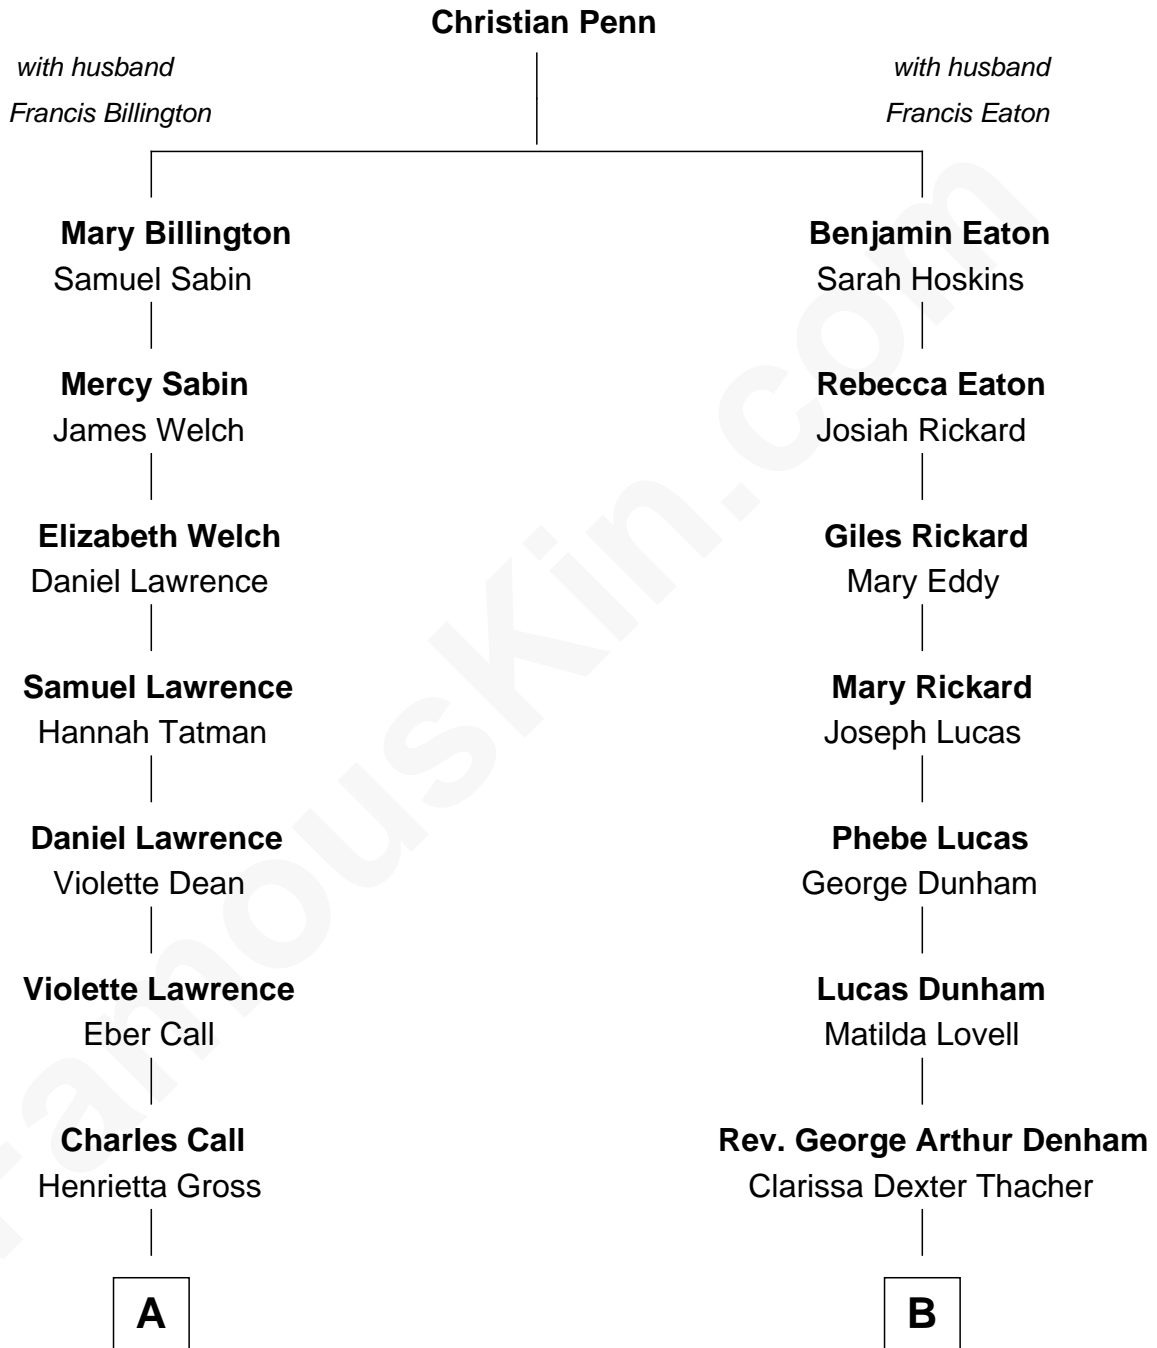

FamousKin.com

Relationship Chart of

Walt Disney

Co-Founder of The Walt Disney Company

8th cousin 1 time removed of

Samuel P. Goddard

12th Governor of Arizona

A

Flora Call
Elias Charles Disney

Walt Disney
Co-Founder of The Walt Disney Co.

B

Matthew Thacher Denham
Clara E. Fisher

Florence Hilton Denham
Samuel Pearson Goddard

Samuel P. Goddard
12th Governor of Arizona