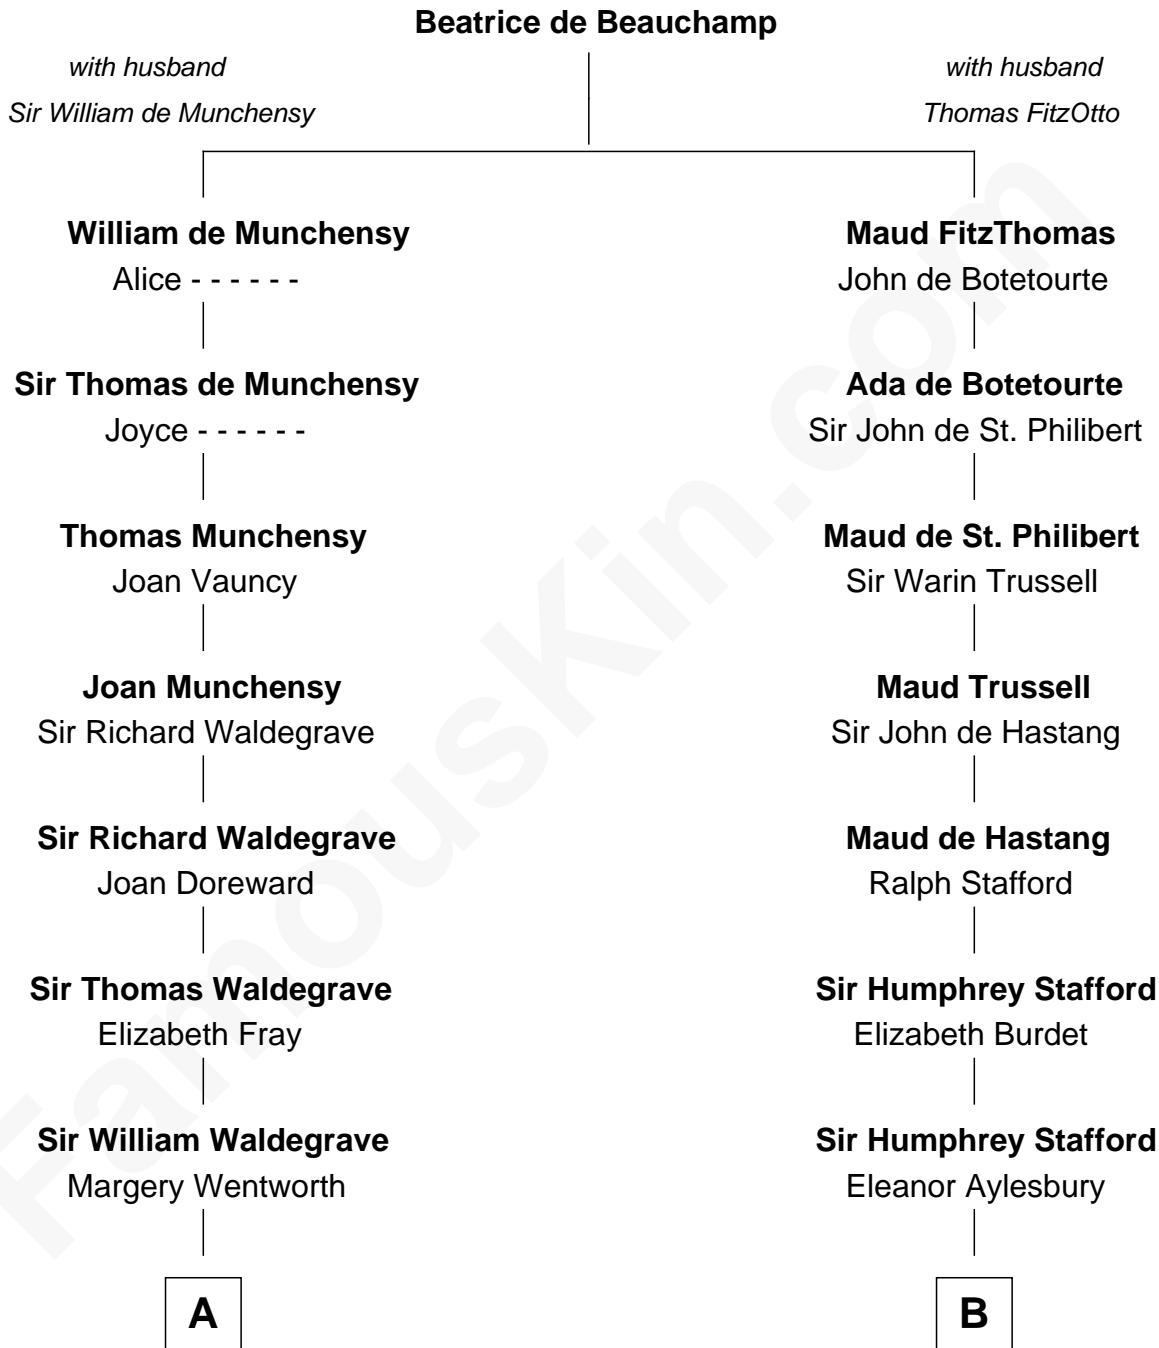

FamousKin.com

Relationship Chart of

Walt Disney

Co-Founder of The Walt Disney Company

19th cousin 1 time removed of

James Madison
4th U.S. President

C

Eber Call

Violette Lawrence

Charles Call

Henrietta Gross

Flora Call

Elias Charles Disney

Walt Disney

Co-Founder of The Walt Disney Co.

D

Francis Conway

Rebecca Catlett

Eleanor Rose Conway

James Madison

James Madison

4th U.S. President

FamousKin.com