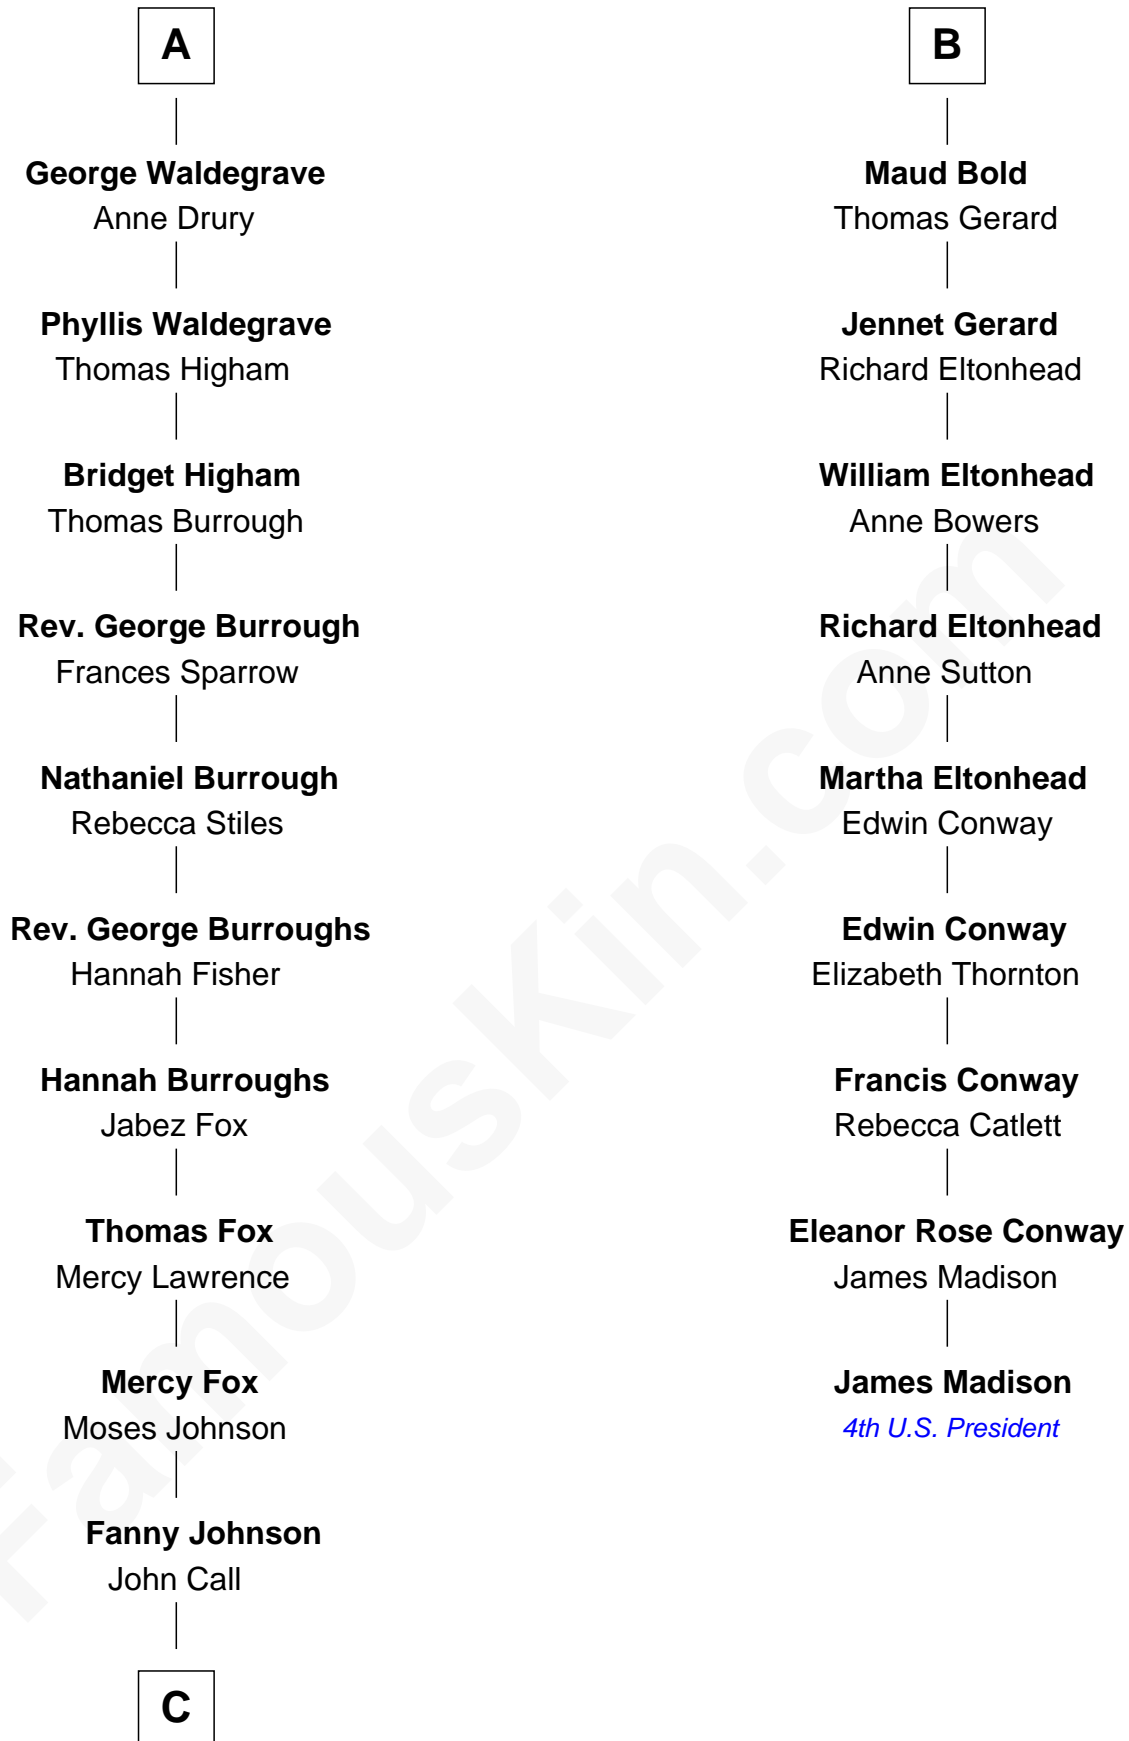

FamousKin.com

Relationship Chart of

Walt Disney

Co-Founder of The Walt Disney Company

15th cousin 5 times removed of

James Madison
4th U.S. President

C

—
Eber Call

Violette Lawrence

—
Charles Call

Henrietta Gross

—
Flora Call

Elias Charles Disney

—
Walt Disney

Co-Founder of The Walt Disney Co.

FamousKin.com