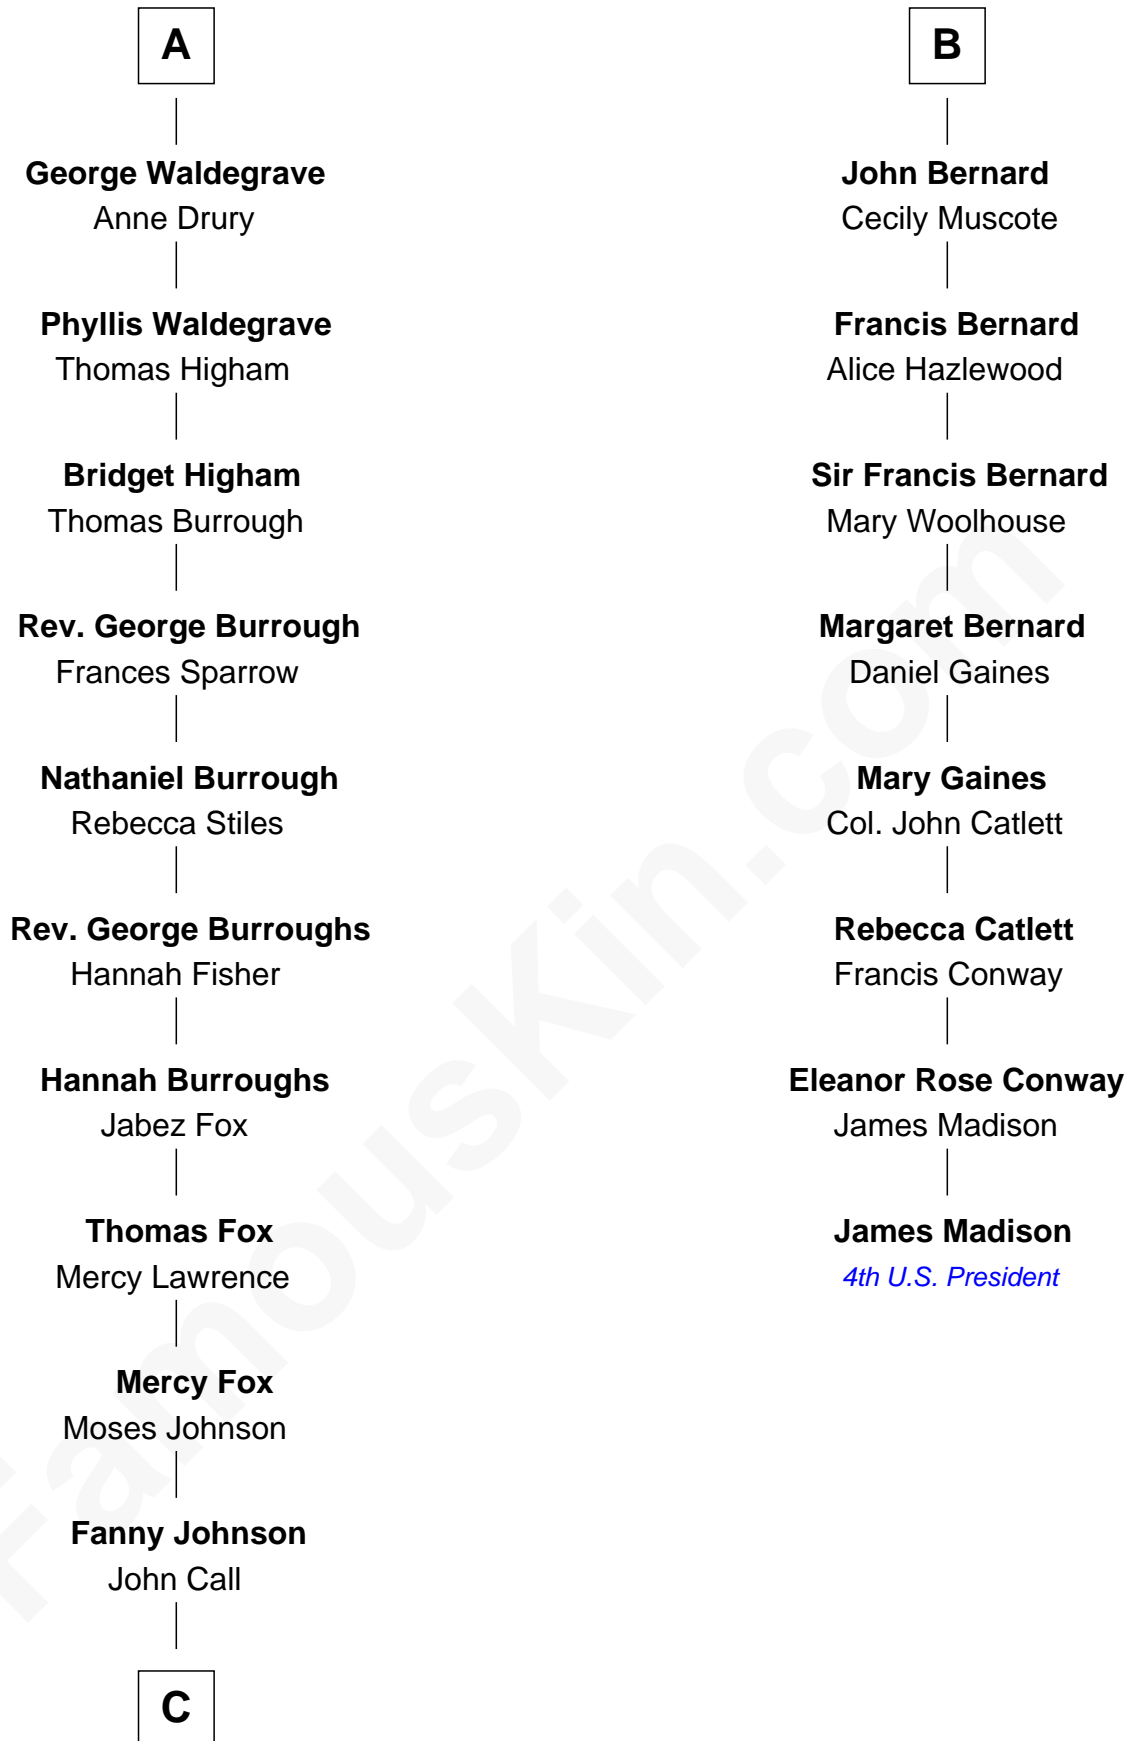

FamousKin.com

Relationship Chart of

Walt Disney

Co-Founder of The Walt Disney Company

14th cousin 6 times removed of

James Madison

4th U.S. President

William de Ros
Maude de Vaux

C

—
Eber Call

Violette Lawrence

—
Charles Call

Henrietta Gross

—
Flora Call

Elias Charles Disney

—
Walt Disney