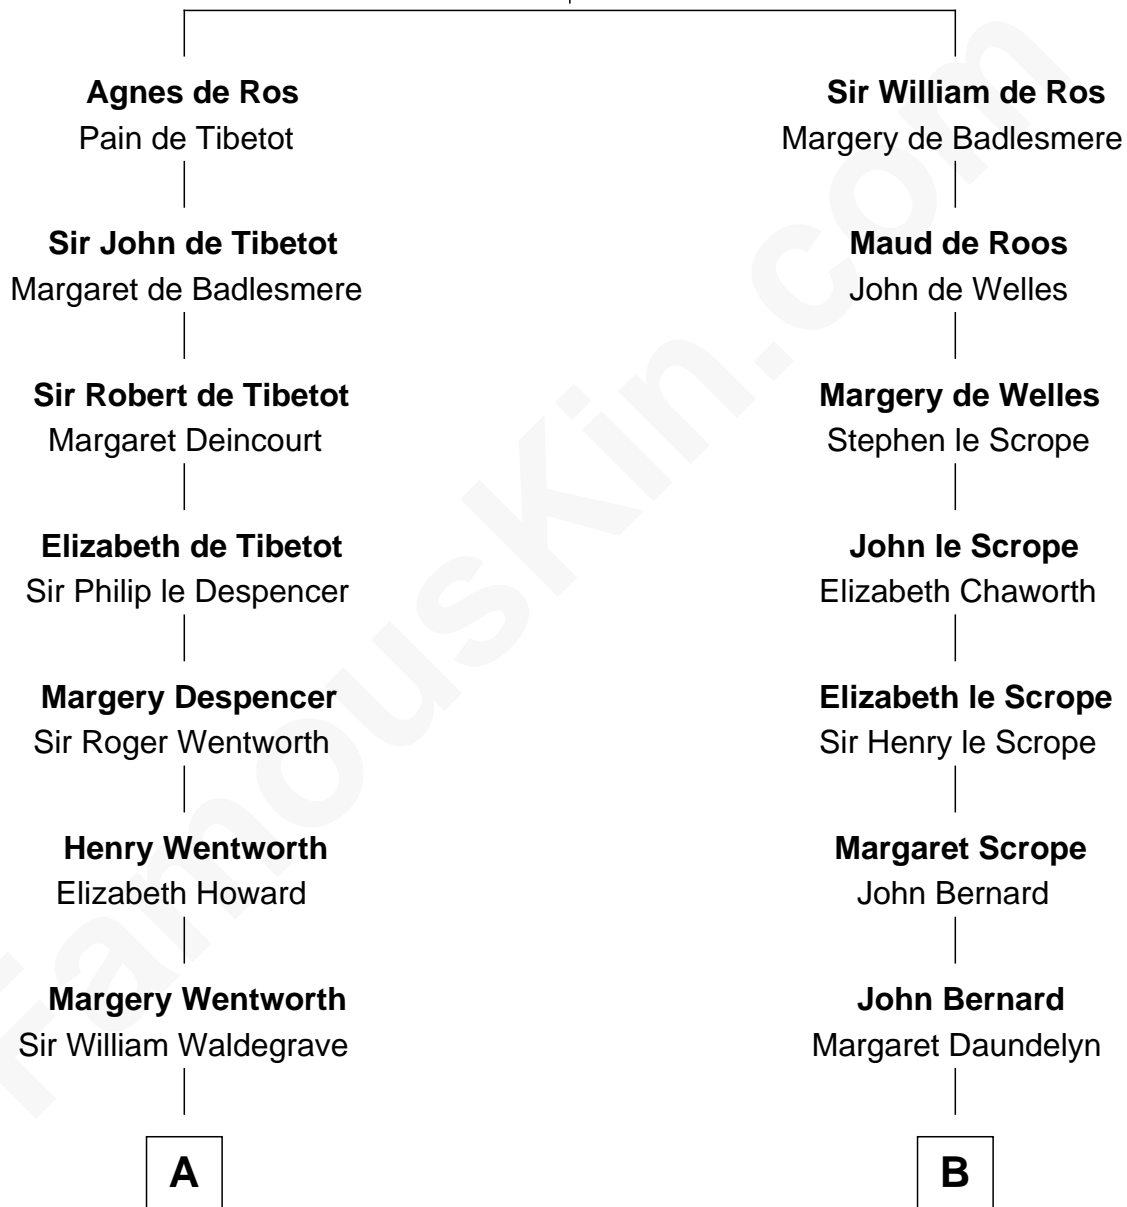

FamousKin.com

Relationship Chart of

Walt Disney

Co-Founder of The Walt Disney Company

14th cousin 6 times removed of

James Madison

4th U.S. President

William de Ros
Maude de Vaux

C

—
Eber Call

Violette Lawrence

—
Charles Call

Henrietta Gross

—
Flora Call

Elias Charles Disney

—
Walt Disney