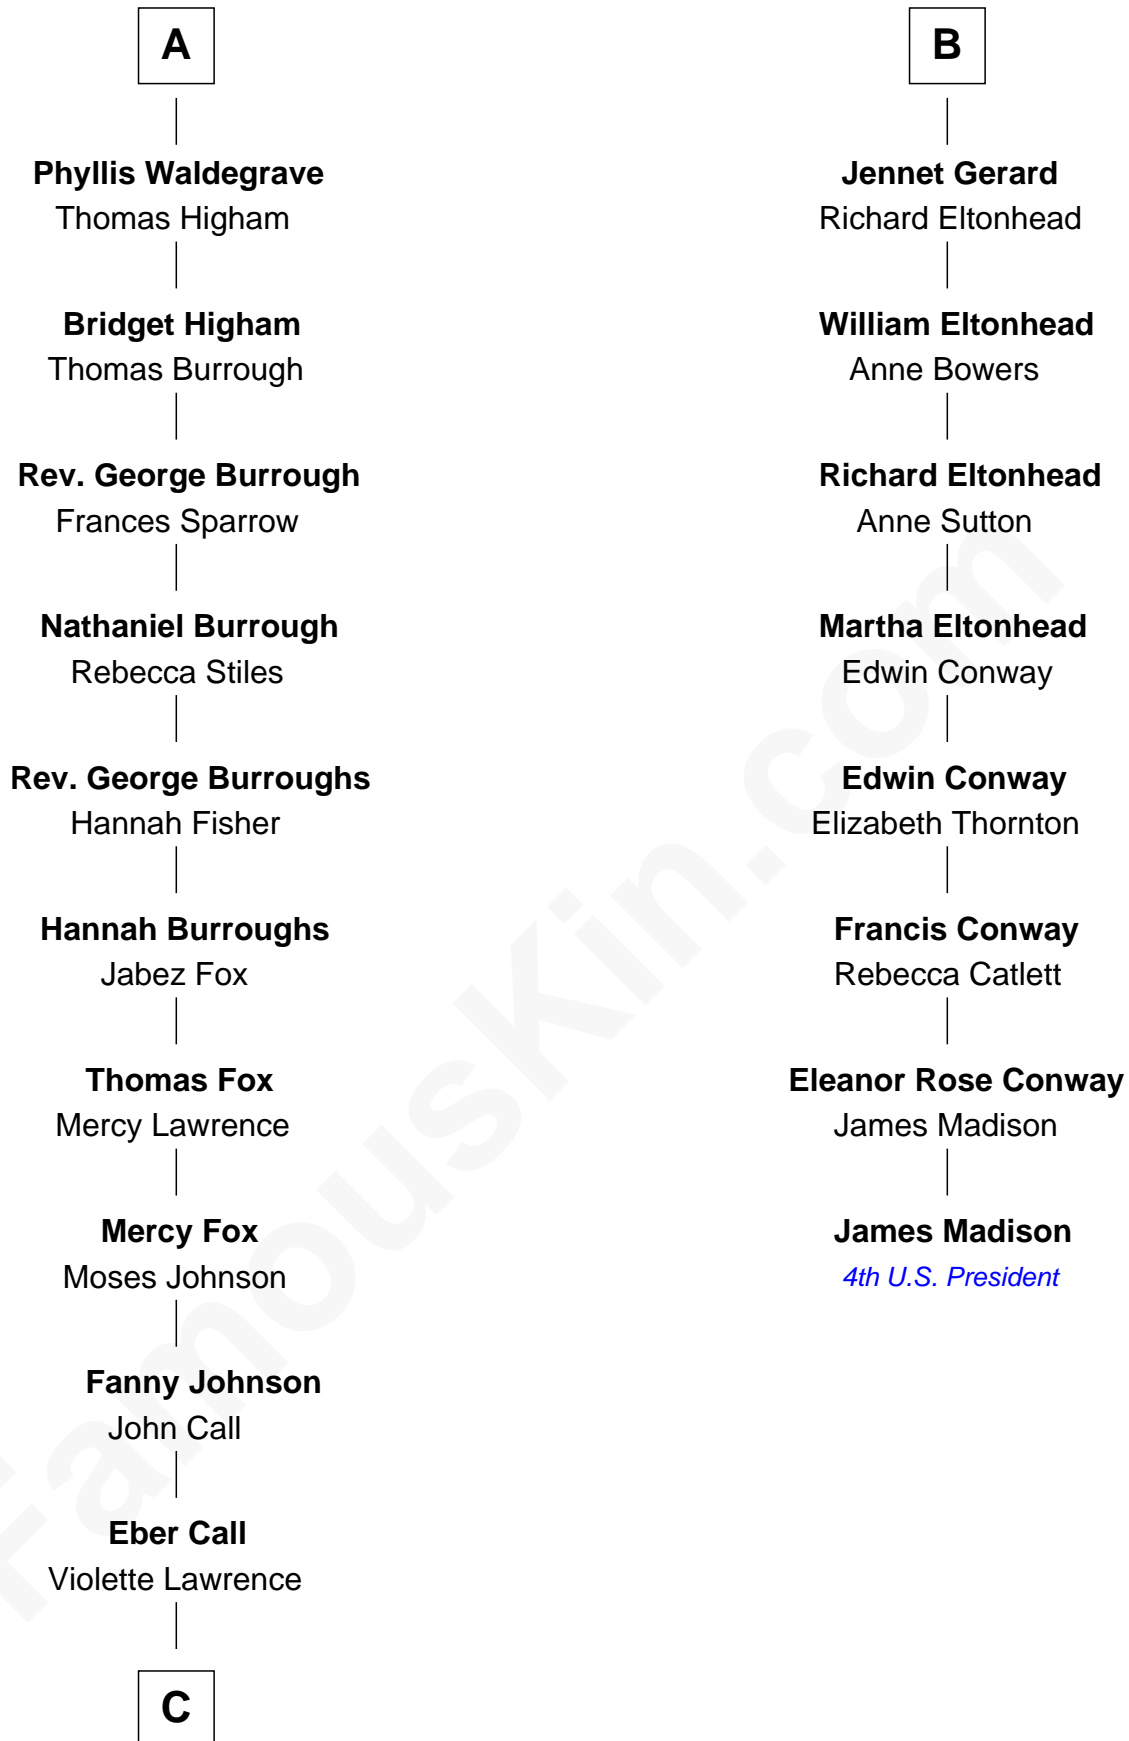

FamousKin.com

Relationship Chart of

Walt Disney

Co-Founder of The Walt Disney Company

14th cousin 5 times removed of

James Madison

4th U.S. President

Bartholomew de Badlesmere

Margaret de Clare

Margaret de Badlesmere

Sir John de Tibetot

Sir Robert de Tibetot

Margaret Deincourt

Elizabeth de Tibetot

Sir Philip le Despencer

Margery Despencer

Sir Roger Wentworth

Henry Wentworth

Elizabeth Howard

Margery Wentworth

Sir William Waldegrave

George Waldegrave

Anne Drury

A

Katherine Stanley

Sir John Savage

Dulcia Savage

Sir Henry Bold

Maud Bold

Thomas Gerard

B

C