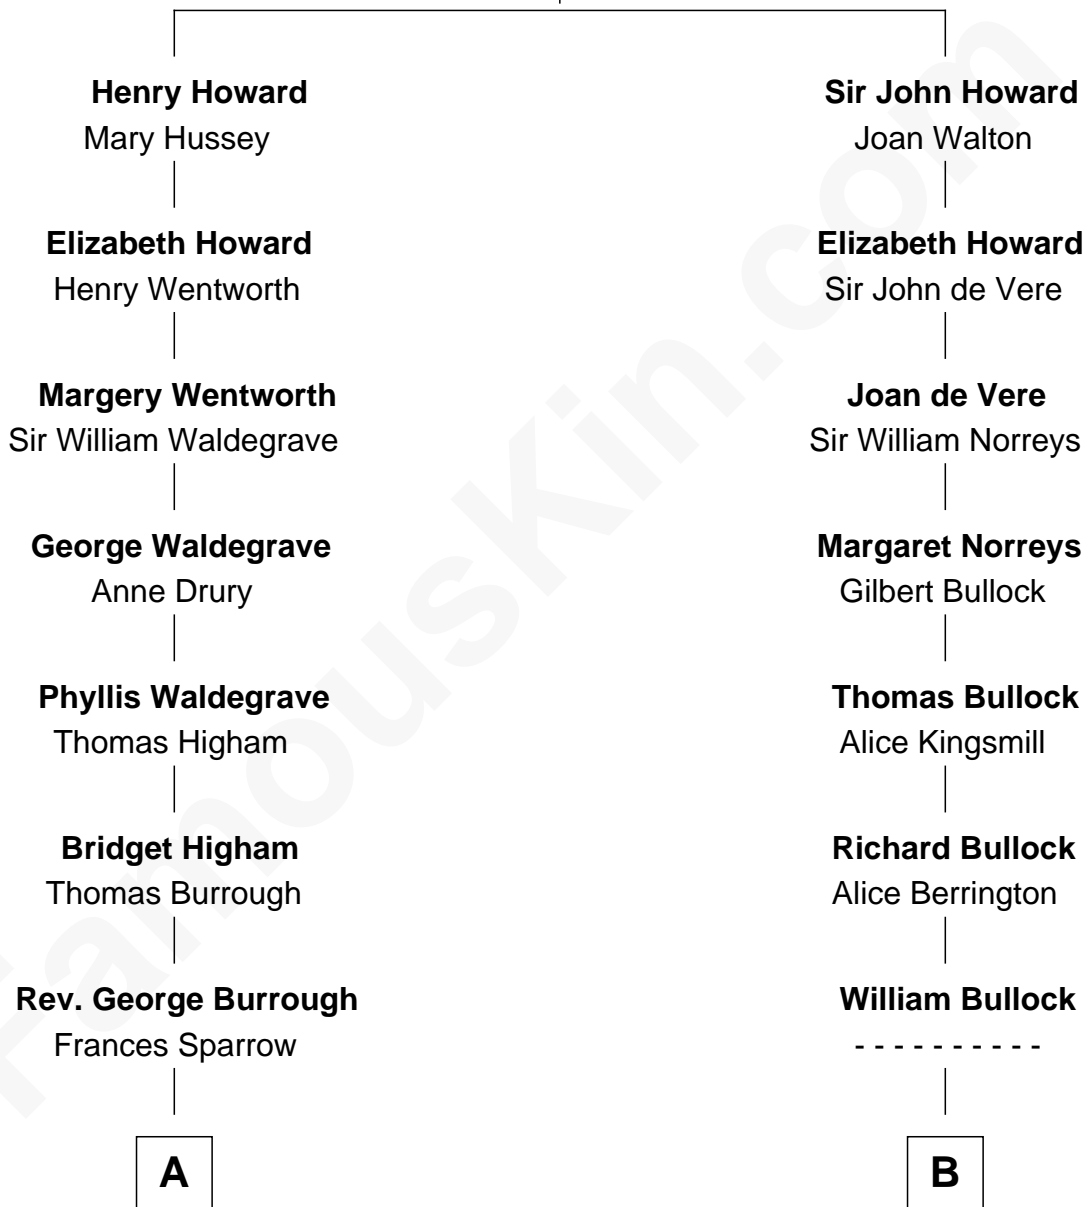

Sir John Howard

with wife
Alice Tendring

with wife
Margaret de Plaiz