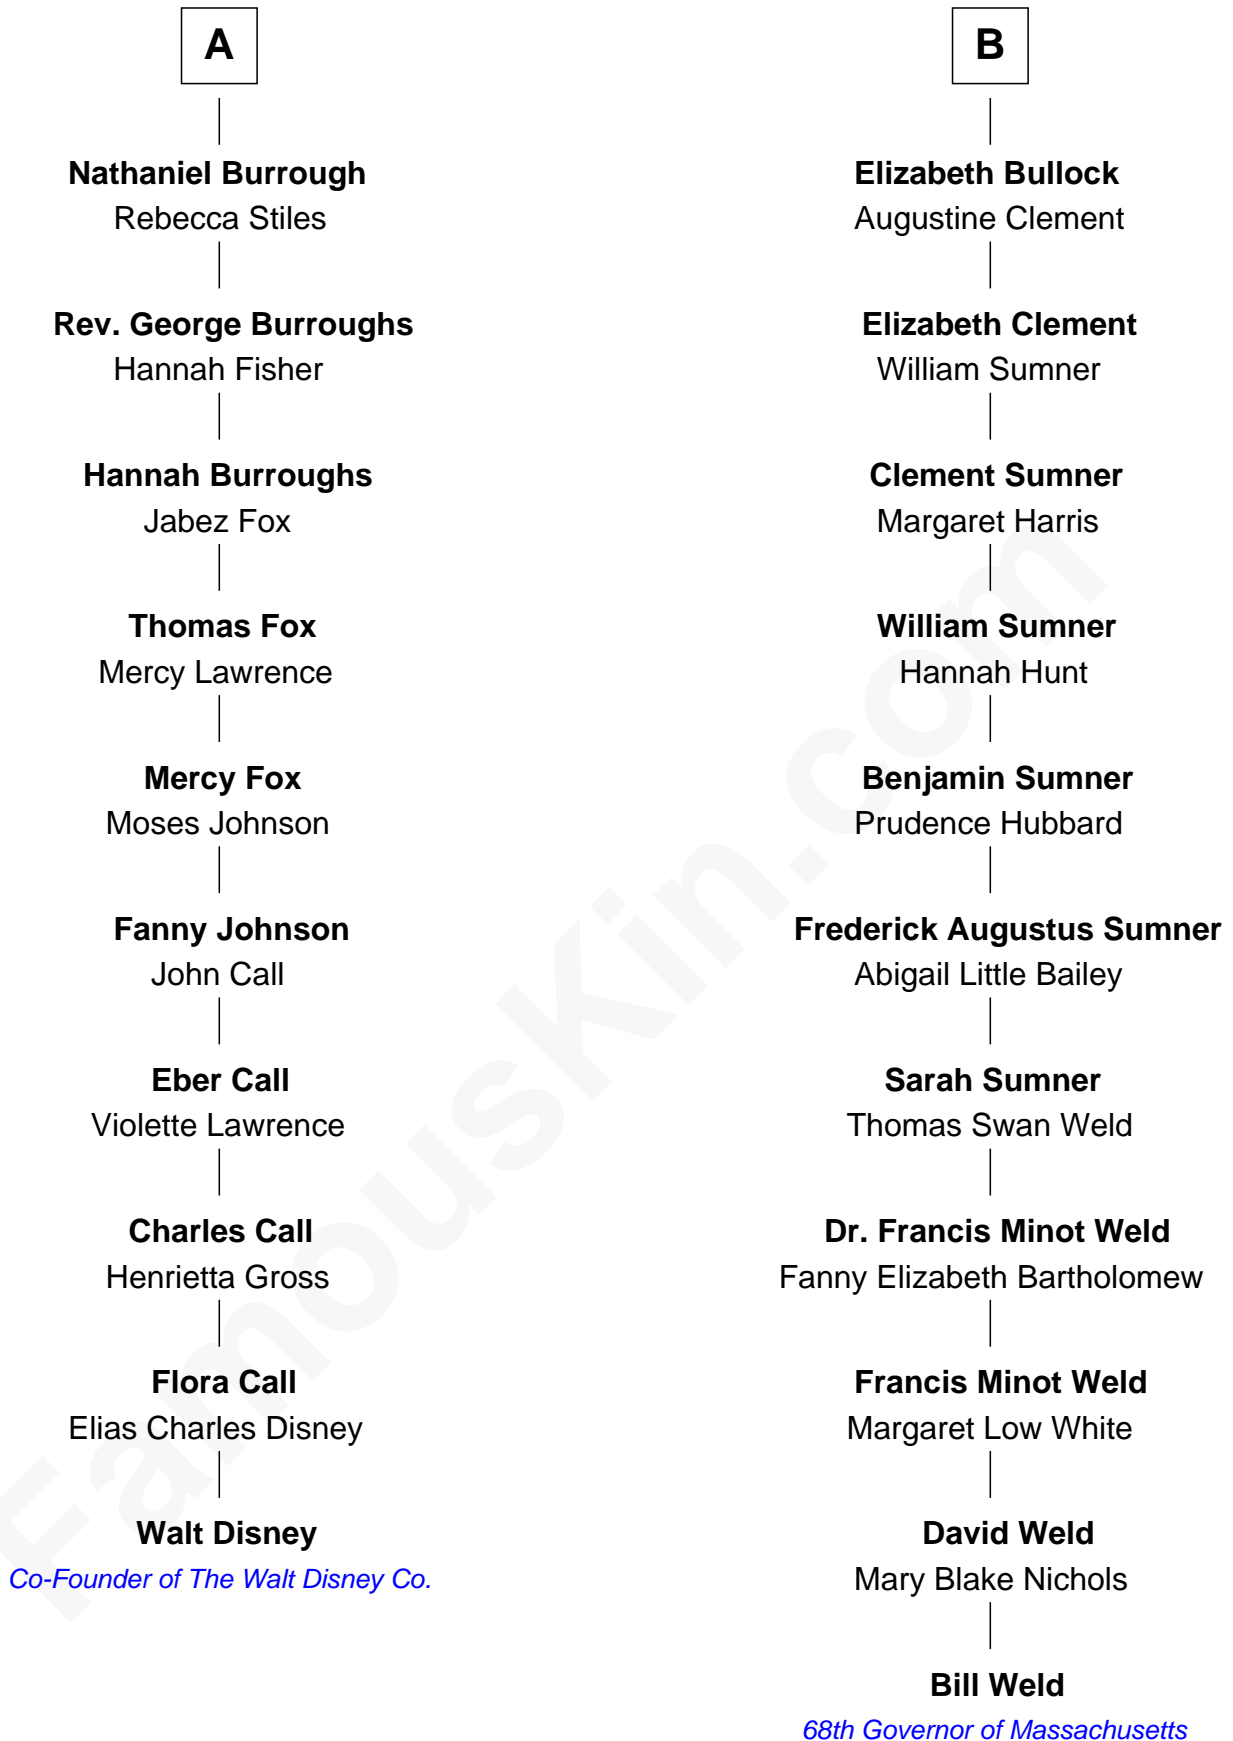

FamousKin.com

Relationship Chart of

Walt Disney

Co-Founder of The Walt Disney Company

16th cousin 1 time removed of

Bill Weld

68th Governor of Massachusetts

Sir John Howard

with wife
Alice Tendring

with wife
Margaret de Plaiz

Bill Weld photo by [Marc Nozell](#) ([CC BY-SA 2.0](#))