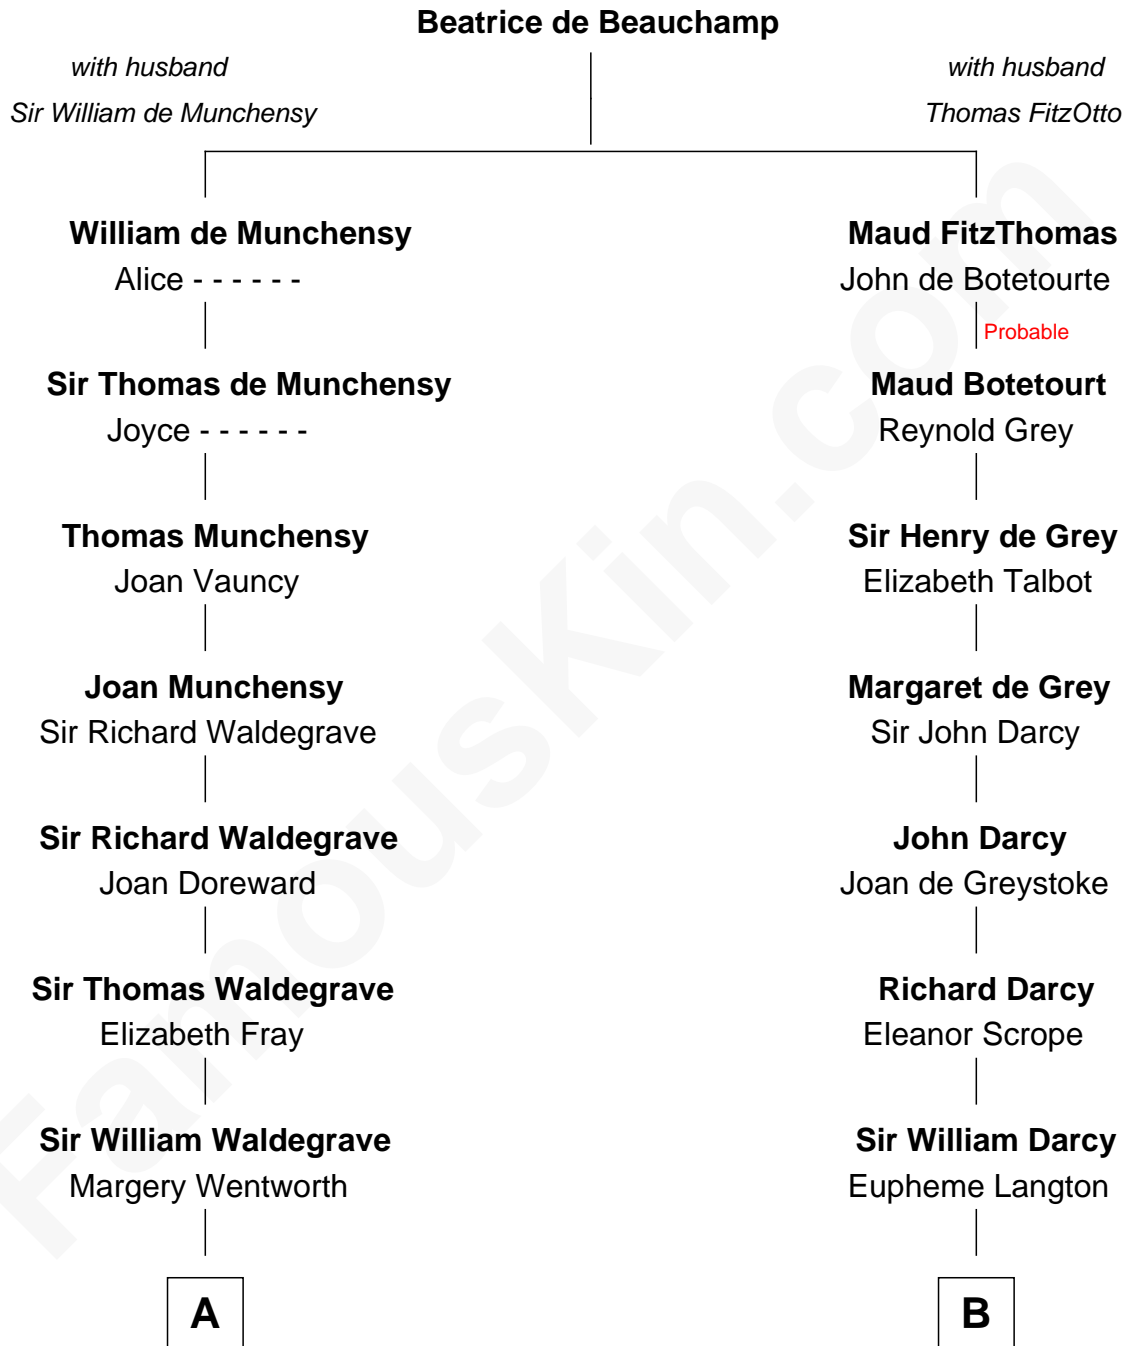

FamousKin.com

Relationship Chart of

Walt Disney

Co-Founder of The Walt Disney Company

20th cousin 1 time removed of

Bill Weld

68th Governor of Massachusetts

C

Eber Call

Violette Lawrence

Charles Call

Henrietta Gross

Flora Call

Elias Charles Disney

Walt Disney

Co-Founder of The Walt Disney Co.

D

Fanny Griswold Fowler

George Medad Bartholomew

Fanny Elizabeth Bartholomew

Dr. Francis Minot Weld

Francis Minot Weld

Margaret Low White

David Weld