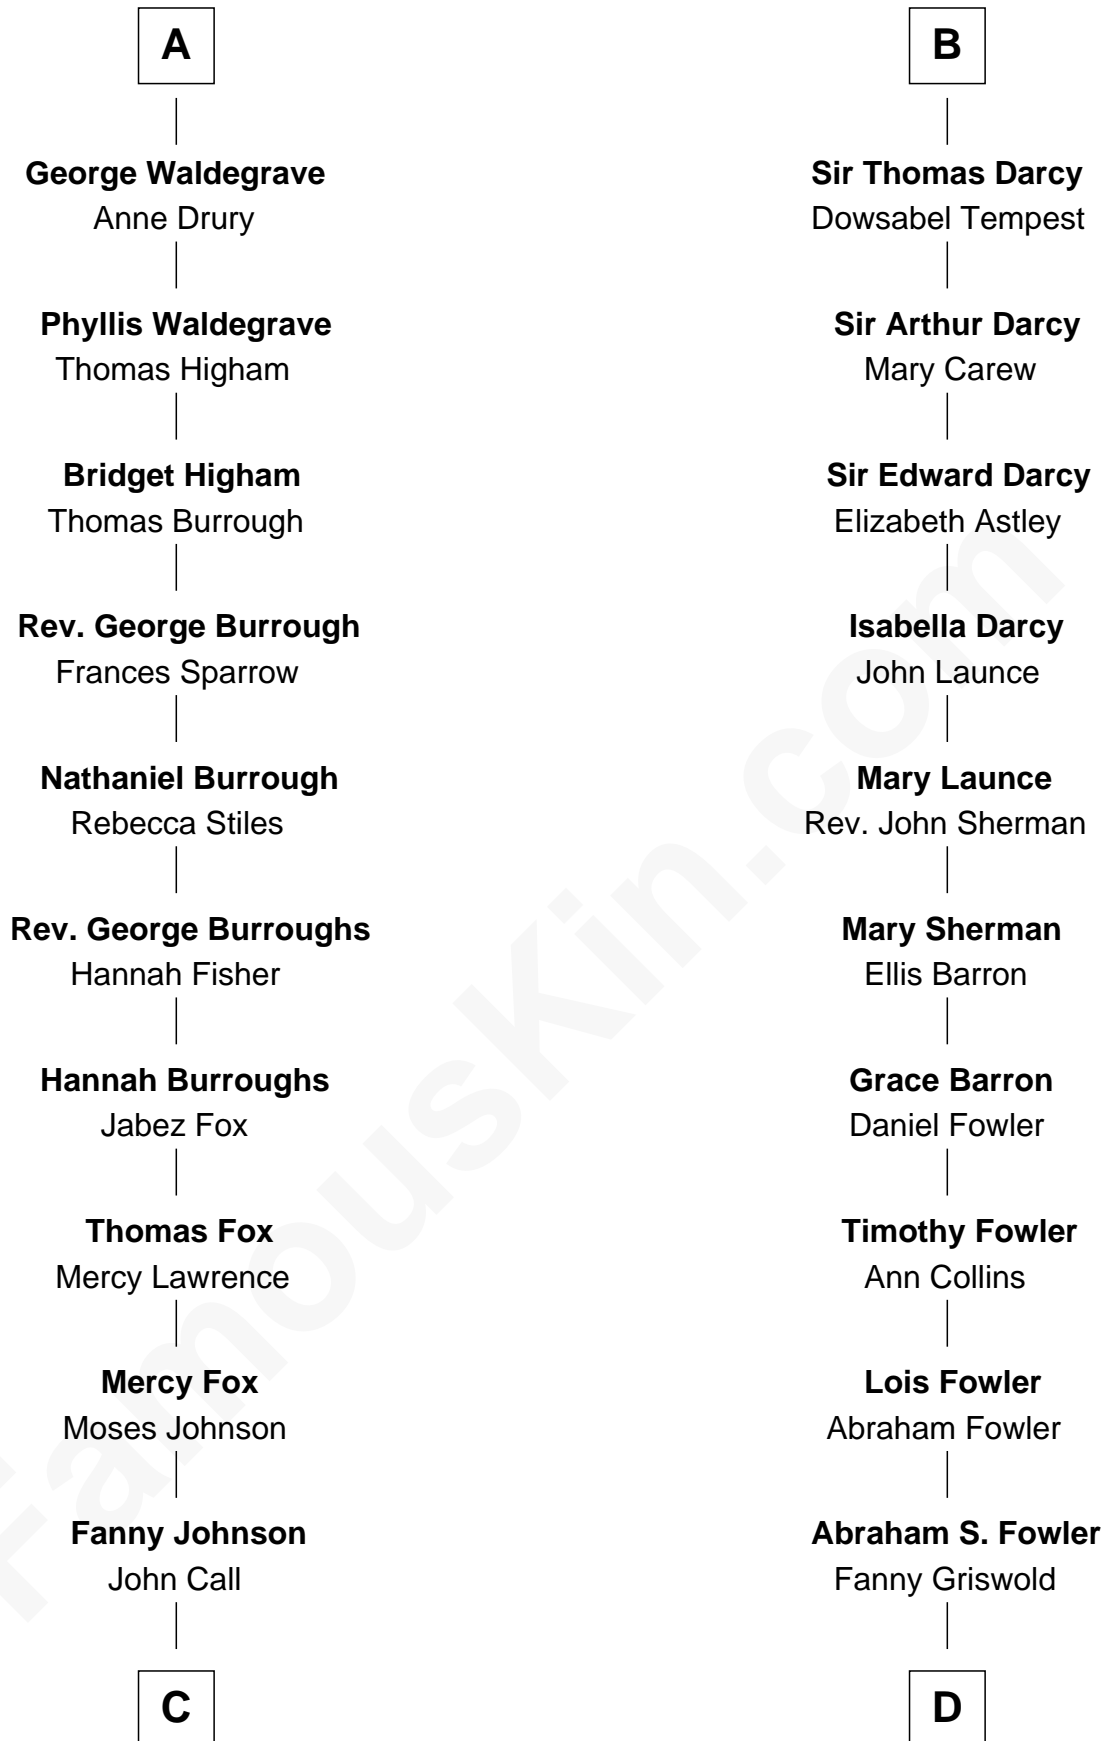

FamousKin.com

Relationship Chart of

Walt Disney

Co-Founder of The Walt Disney Company

20th cousin 1 time removed of

Bill Weld

68th Governor of Massachusetts

C

Eber Call

Violette Lawrence

Charles Call

Henrietta Gross

Flora Call

Elias Charles Disney

Walt Disney

Co-Founder of The Walt Disney Co.

D

Fanny Griswold Fowler

George Medad Bartholomew

Fanny Elizabeth Bartholomew

Dr. Francis Minot Weld

Francis Minot Weld

Margaret Low White

David Weld