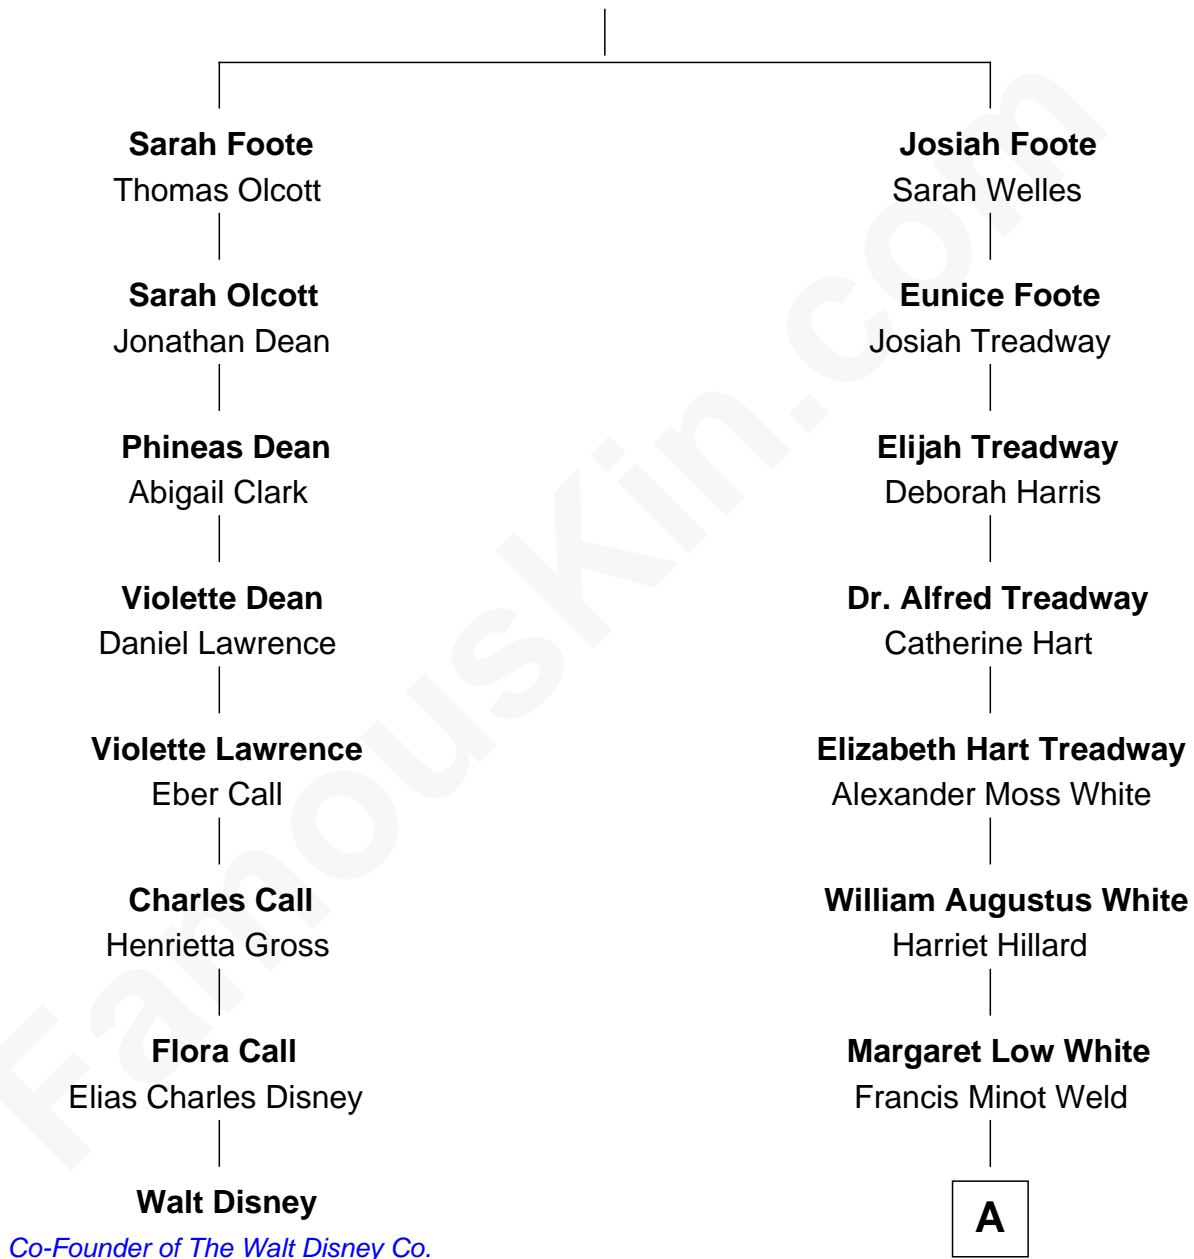

FamousKin.com

Relationship Chart of

Walt Disney

Co-Founder of The Walt Disney Company

7th cousin 1 time removed of

Bill Weld

68th Governor of Massachusetts

Nathaniel Foote

Margaret Bliss

A

David Weld
Mary Blake Nichols

Bill Weld

68th Governor of Massachusetts

FamousKin.com