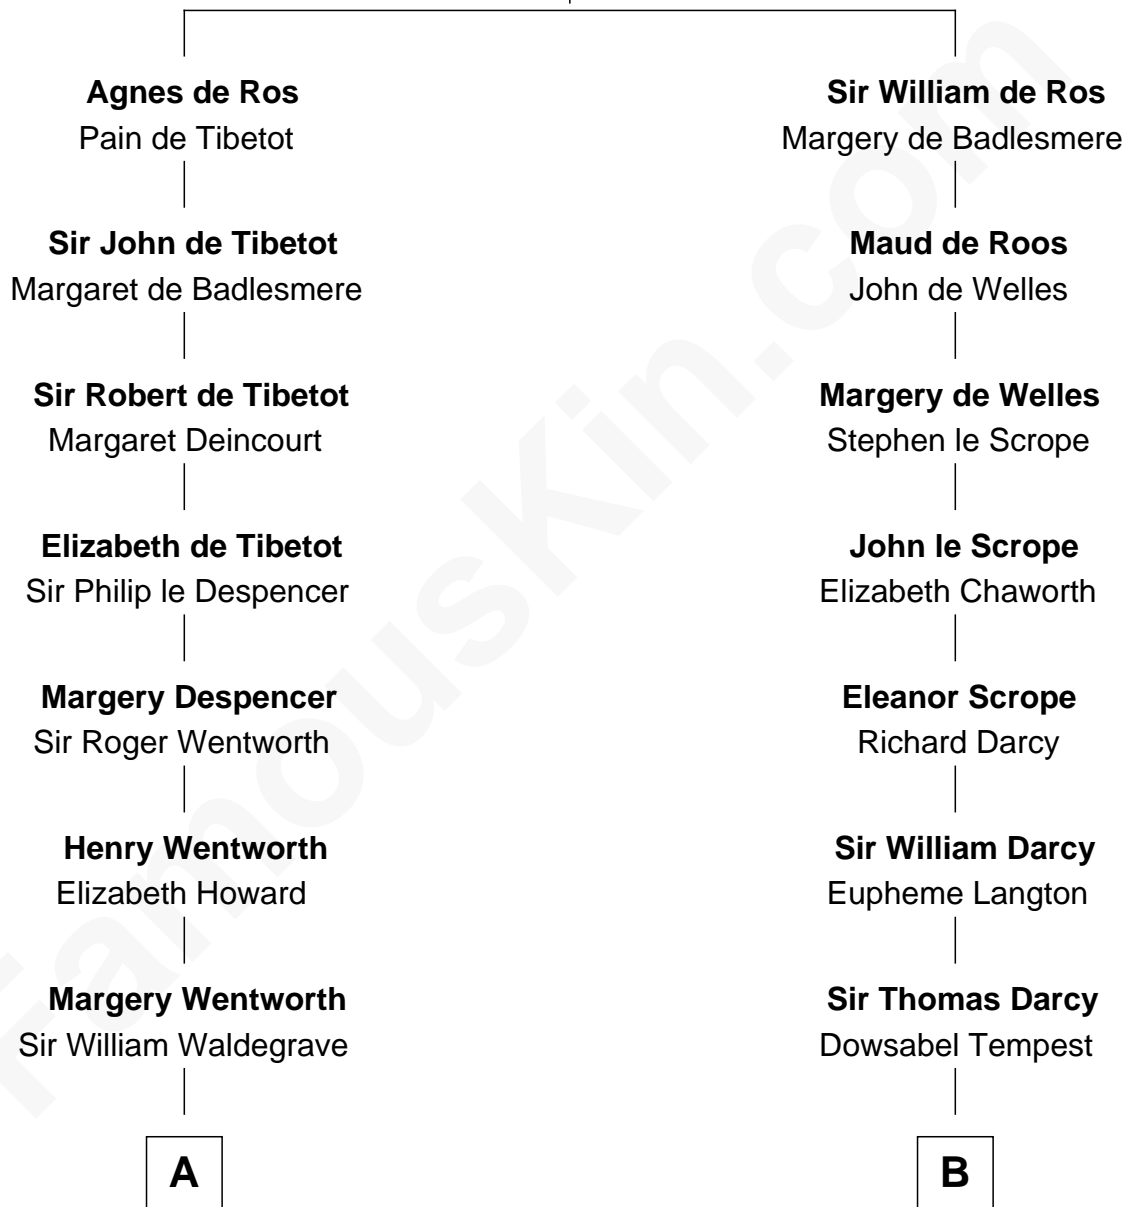

FamousKin.com Relationship Chart of

Walt Disney

Co-Founder of The Walt Disney Company

20th cousin of

Bill Weld

68th Governor of Massachusetts

William de Ros
Maude de Vaux

C

Eber Call

Violette Lawrence

Charles Call

Henrietta Gross

Flora Call

Elias Charles Disney

Walt Disney

Co-Founder of The Walt Disney Co.

68th Governor of Massachusetts