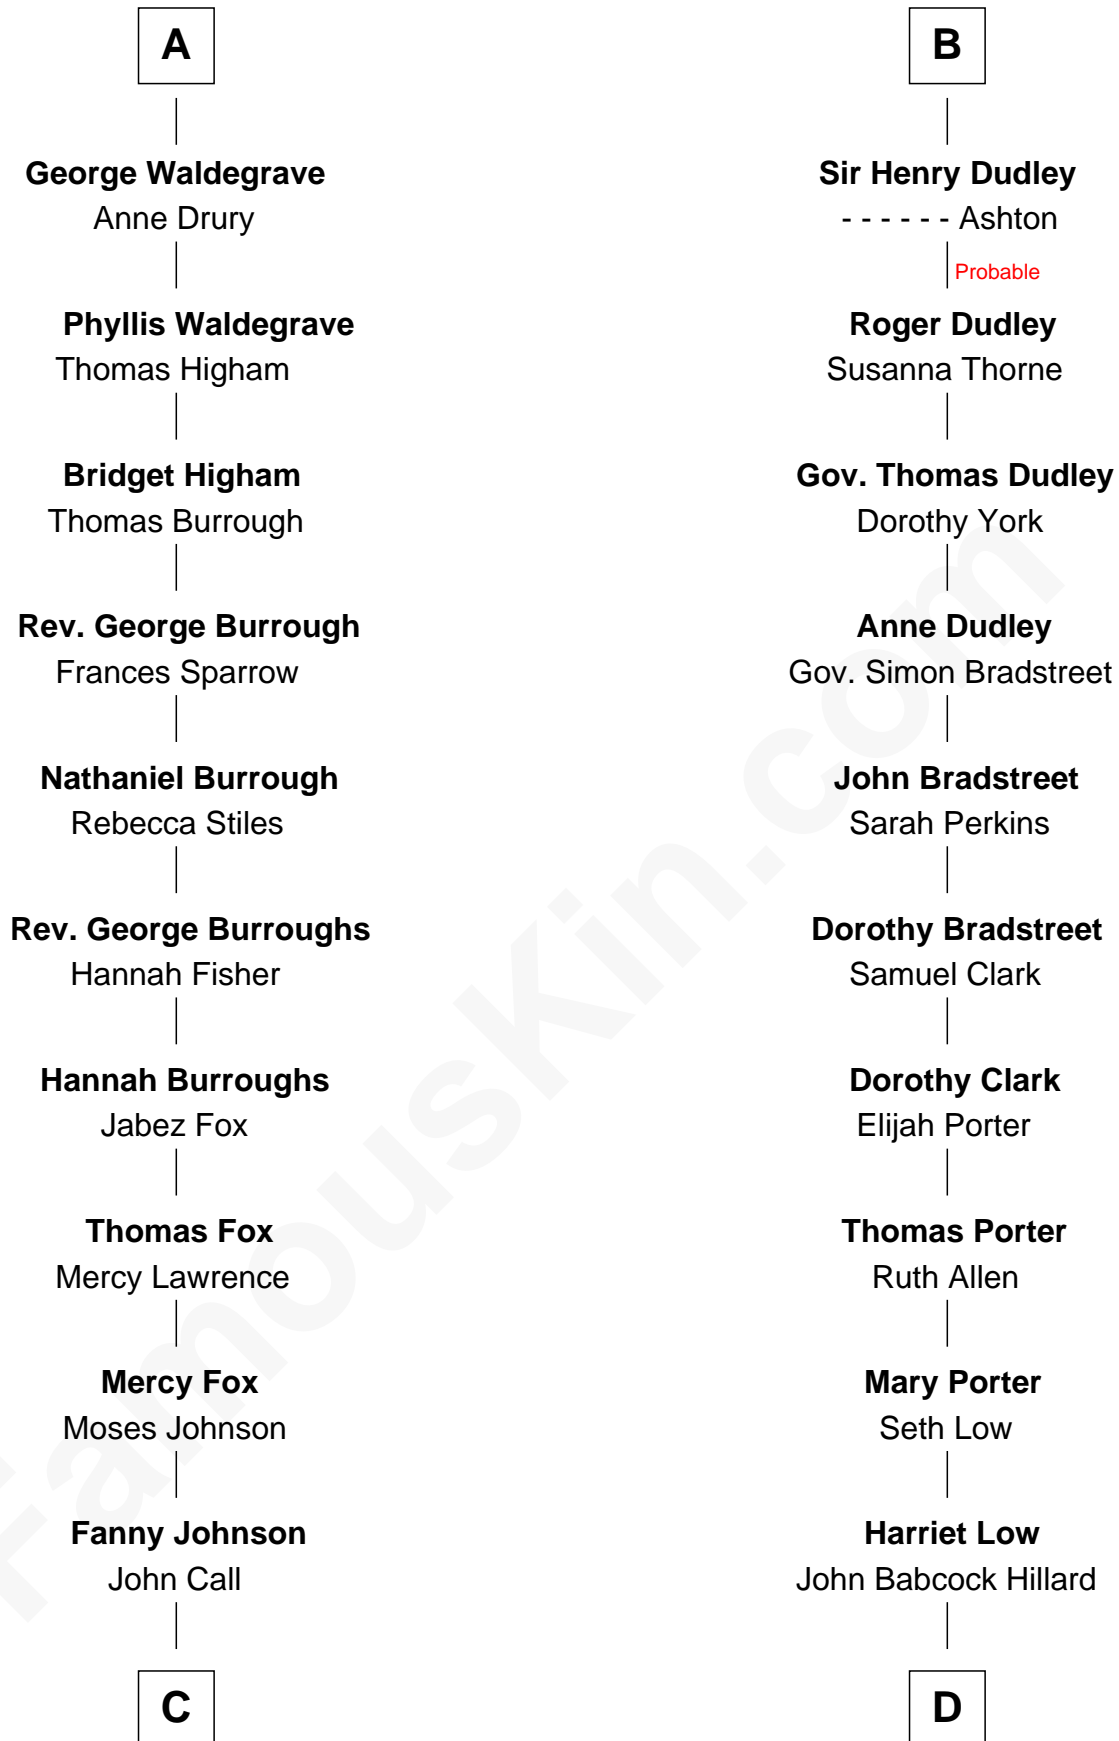

# FamousKin.com Relationship Chart of

**Walt Disney**

*Co-Founder of The Walt Disney Company*

20th cousin of

**Bill Weld**

*68th Governor of Massachusetts*

**Eudo la Zouche**  
Milicent de Cantilupe

**Sir William la Zouche**

Sir Roger Wentworth

**Henry Wentworth**

Elizabeth Howard

**Margery Wentworth**

Sir William Waldegrave

**A**

**Eve la Zouche**

Sir Maurice de Berkeley

**Thomas de Berkeley**

Katherine de Clyvedon

**Sir John Berkeley**

Elizabeth Betteshorne

**Elizabeth Berkeley**

Sir John Sutton

**Sir Edmund Sutton**

Joyce Tiptoft

**Sir Edward Sutton**

Cecily Willoughby

**Sir John Sutton**

Cecily Grey

**B**

**C**

**Eber Call**

Violette Lawrence