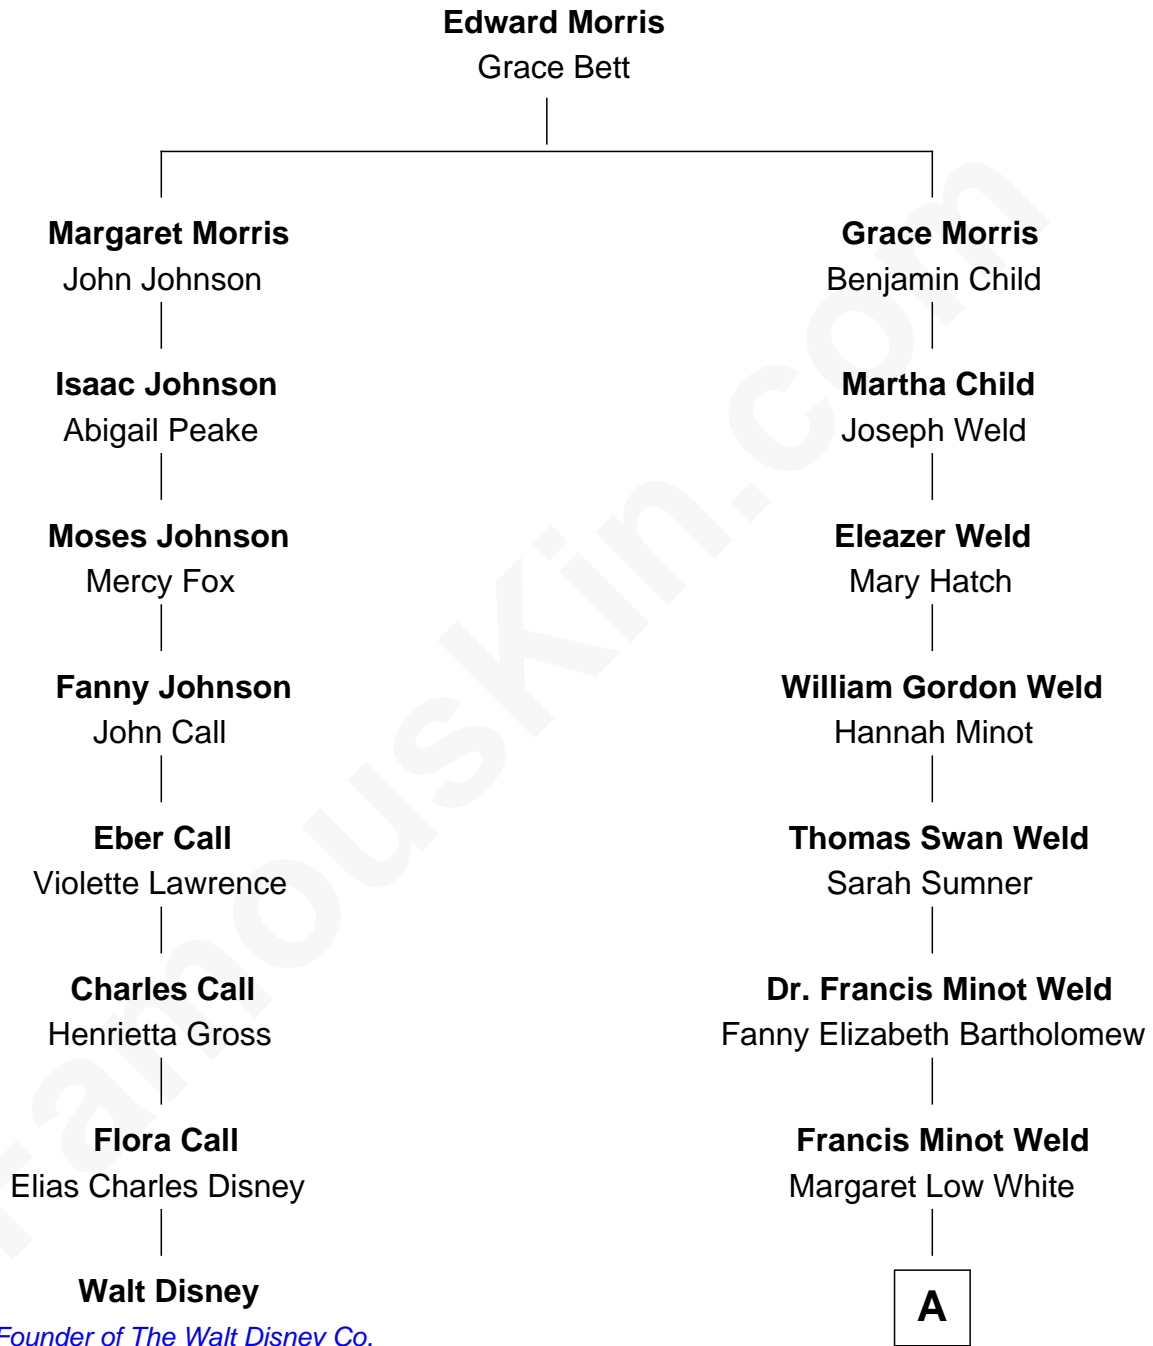

FamousKin.com

Relationship Chart of

Walt Disney

Co-Founder of The Walt Disney Company

7th cousin 1 time removed of

Bill Weld

68th Governor of Massachusetts

A

David Weld
Mary Blake Nichols

Bill Weld

68th Governor of Massachusetts

FamousKin.com