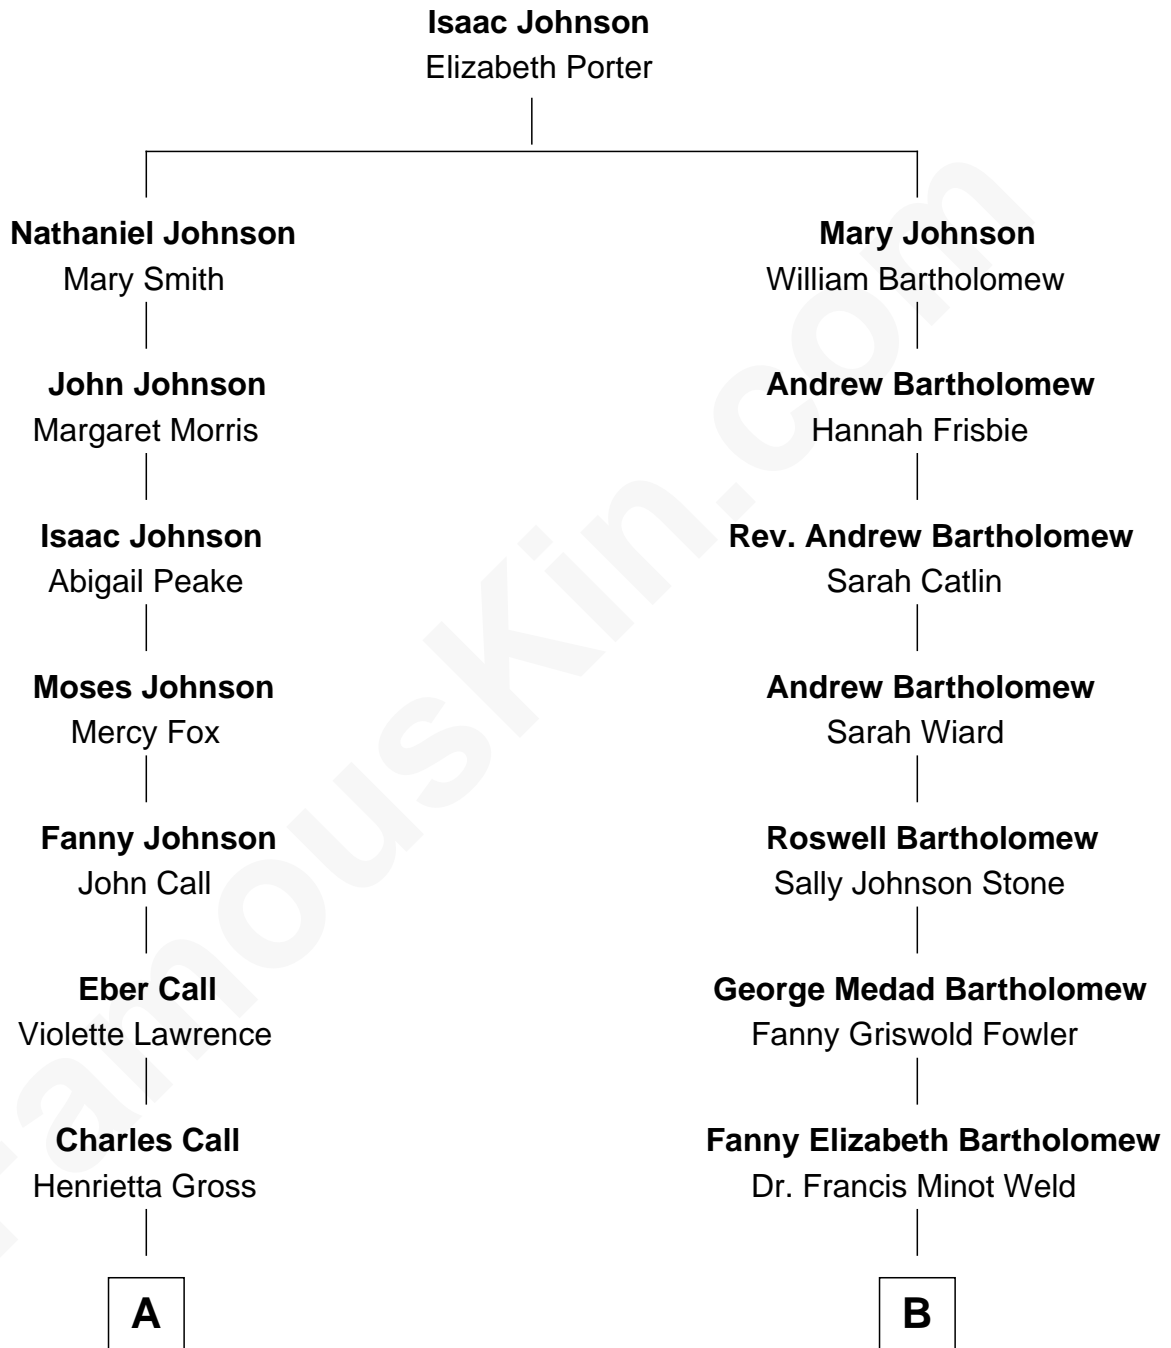

FamousKin.com

Relationship Chart of

Walt Disney

Co-Founder of The Walt Disney Company

8th cousin 1 time removed of

Bill Weld

68th Governor of Massachusetts

A

Flora Call

Elias Charles Disney

Walt Disney

Co-Founder of The Walt Disney Co.

B

Francis Minot Weld

Margaret Low White

David Weld

Mary Blake Nichols

Bill Weld

68th Governor of Massachusetts

FamousKin.com