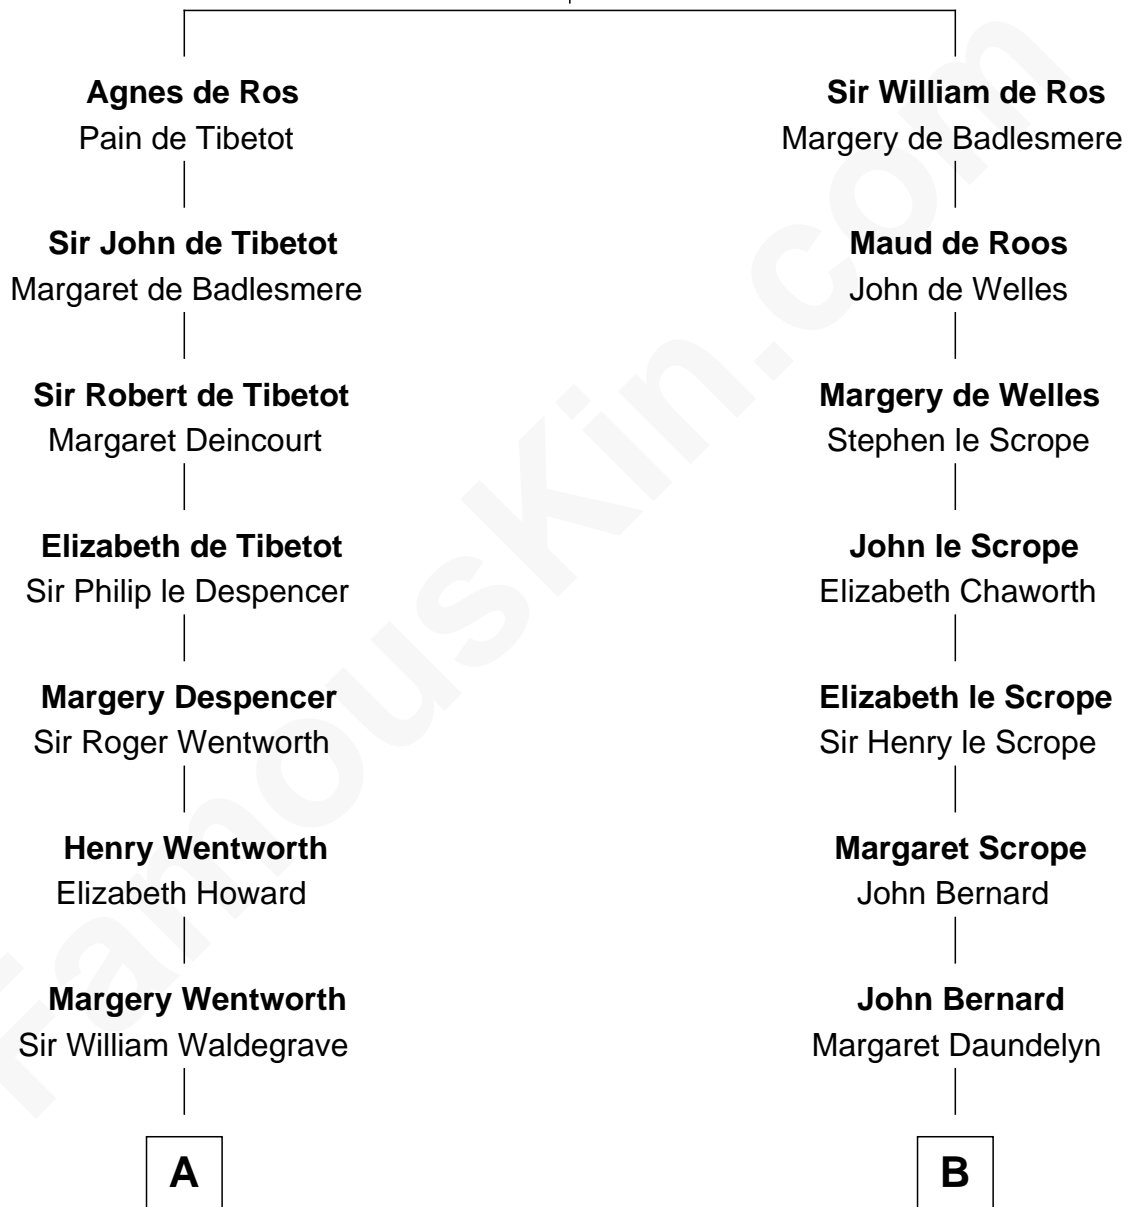

FamousKin.com

Relationship Chart of

Walt Disney

Co-Founder of The Walt Disney Company

17th cousin 3 times removed of

Helen Keller

Author and Activist

William de Ros
Maude de Vaux

C

—
Eber Call

Violette Lawrence

—
Charles Call

Henrietta Gross

—
Flora Call

Elias Charles Disney

—
Walt Disney