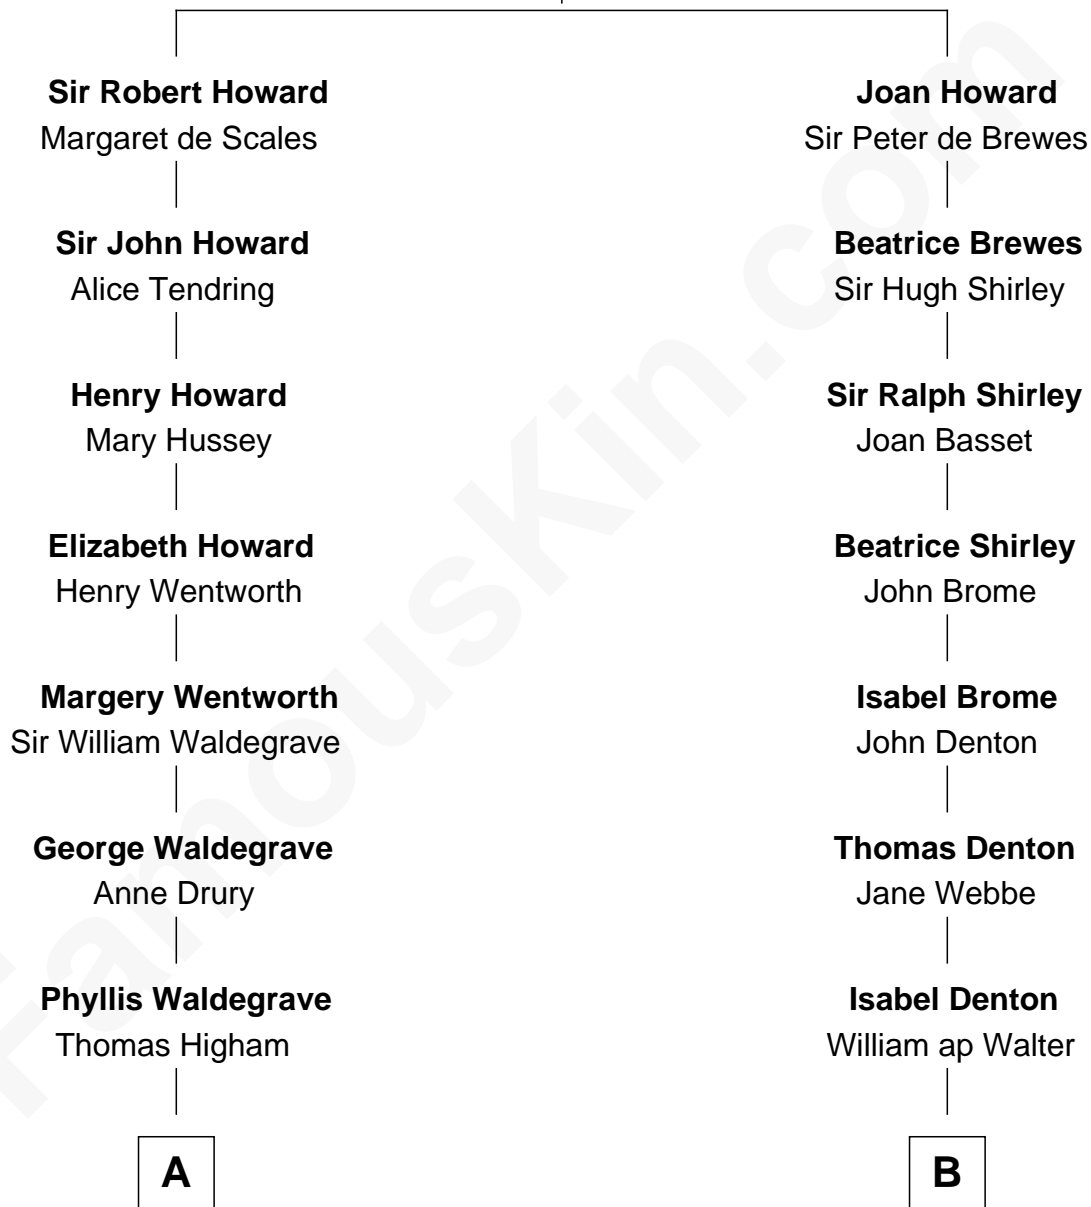

FamousKin.com Relationship Chart of

Walt Disney

Co-Founder of The Walt Disney Company

18th cousin of

Helen Keller

Author and Activist

Sir John Howard

Alice de Bois

C

Flora Call

Elias Charles Disney

Walt Disney

Co-Founder of The Walt Disney Co.

D

Kate Adams

Arthur Henley Keller

Helen Keller

Author and Activist

FamousKin.com