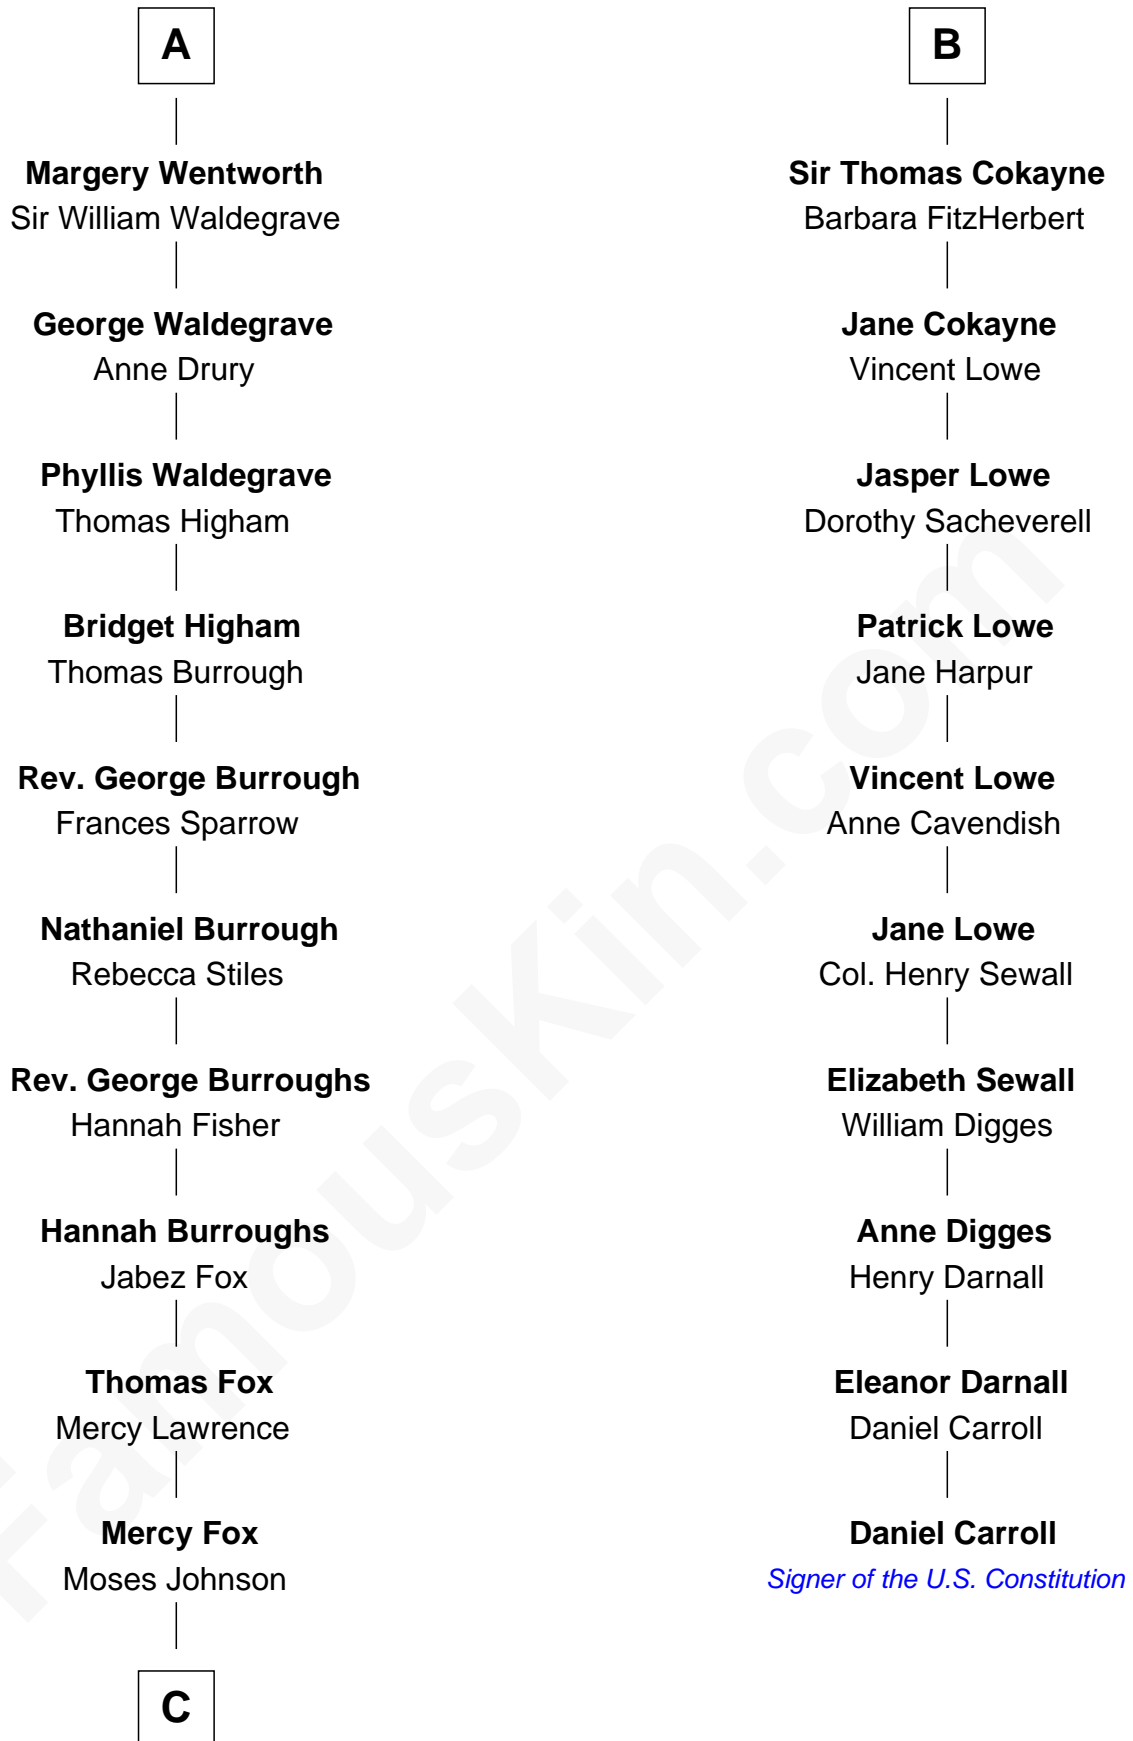

## Relationship Chart of

### Walt Disney

Co-Founder of The Walt Disney Company

16th cousin 5 times removed of

### Daniel Carroll

Signer of the U.S. Constitution

**Sir Robert de Ros**

Isabel de Aubeney

**C**

—  
**Fanny Johnson**

John Call

—  
**Eber Call**

Violette Lawrence

—  
**Charles Call**

Henrietta Gross

—  
**Flora Call**

Elias Charles Disney

—  
**Walt Disney**

*Co-Founder of The Walt Disney Co.*

FamousKin.com