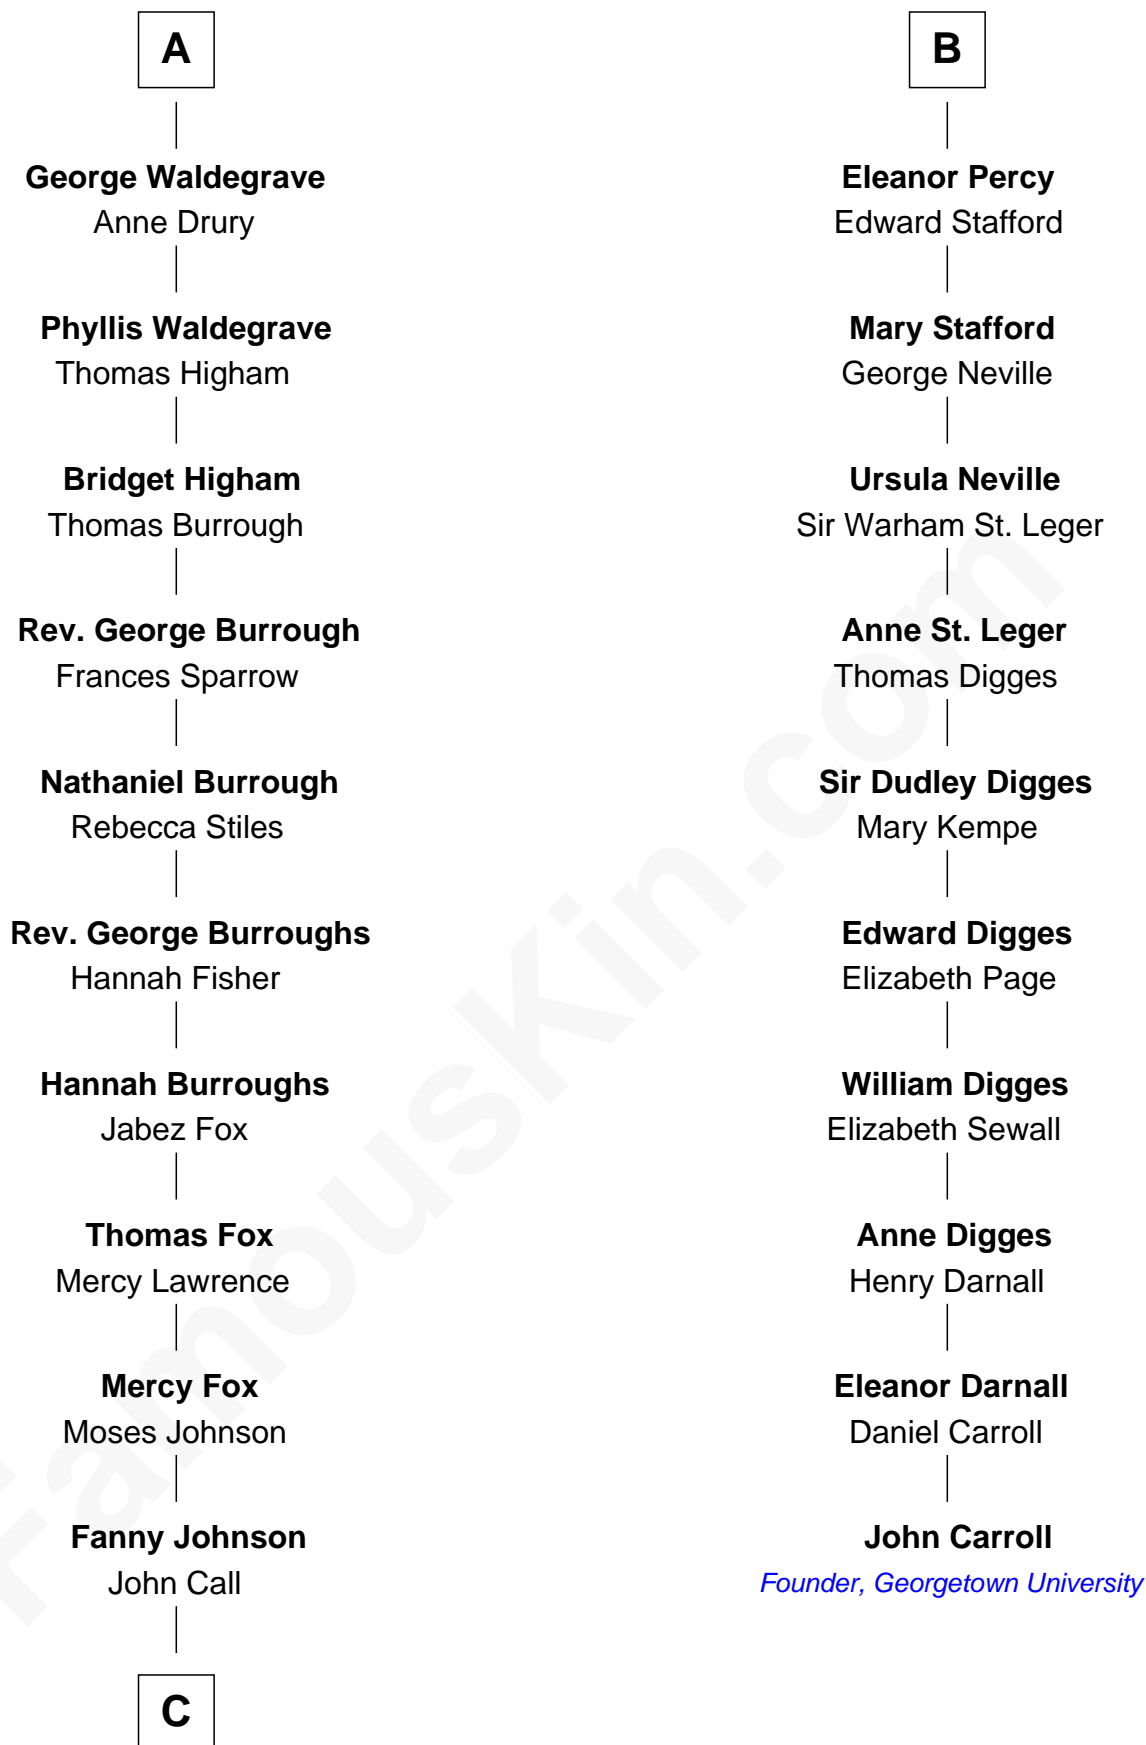

FamousKin.com

Relationship Chart of

Walt Disney

Co-Founder of The Walt Disney Company

16th cousin 4 times removed of

John Carroll

Founder of Georgetown University

Founder, Georgetown University

C

—
Eber Call

Violette Lawrence

—
Charles Call

Henrietta Gross

—
Flora Call

Elias Charles Disney

—
Walt Disney