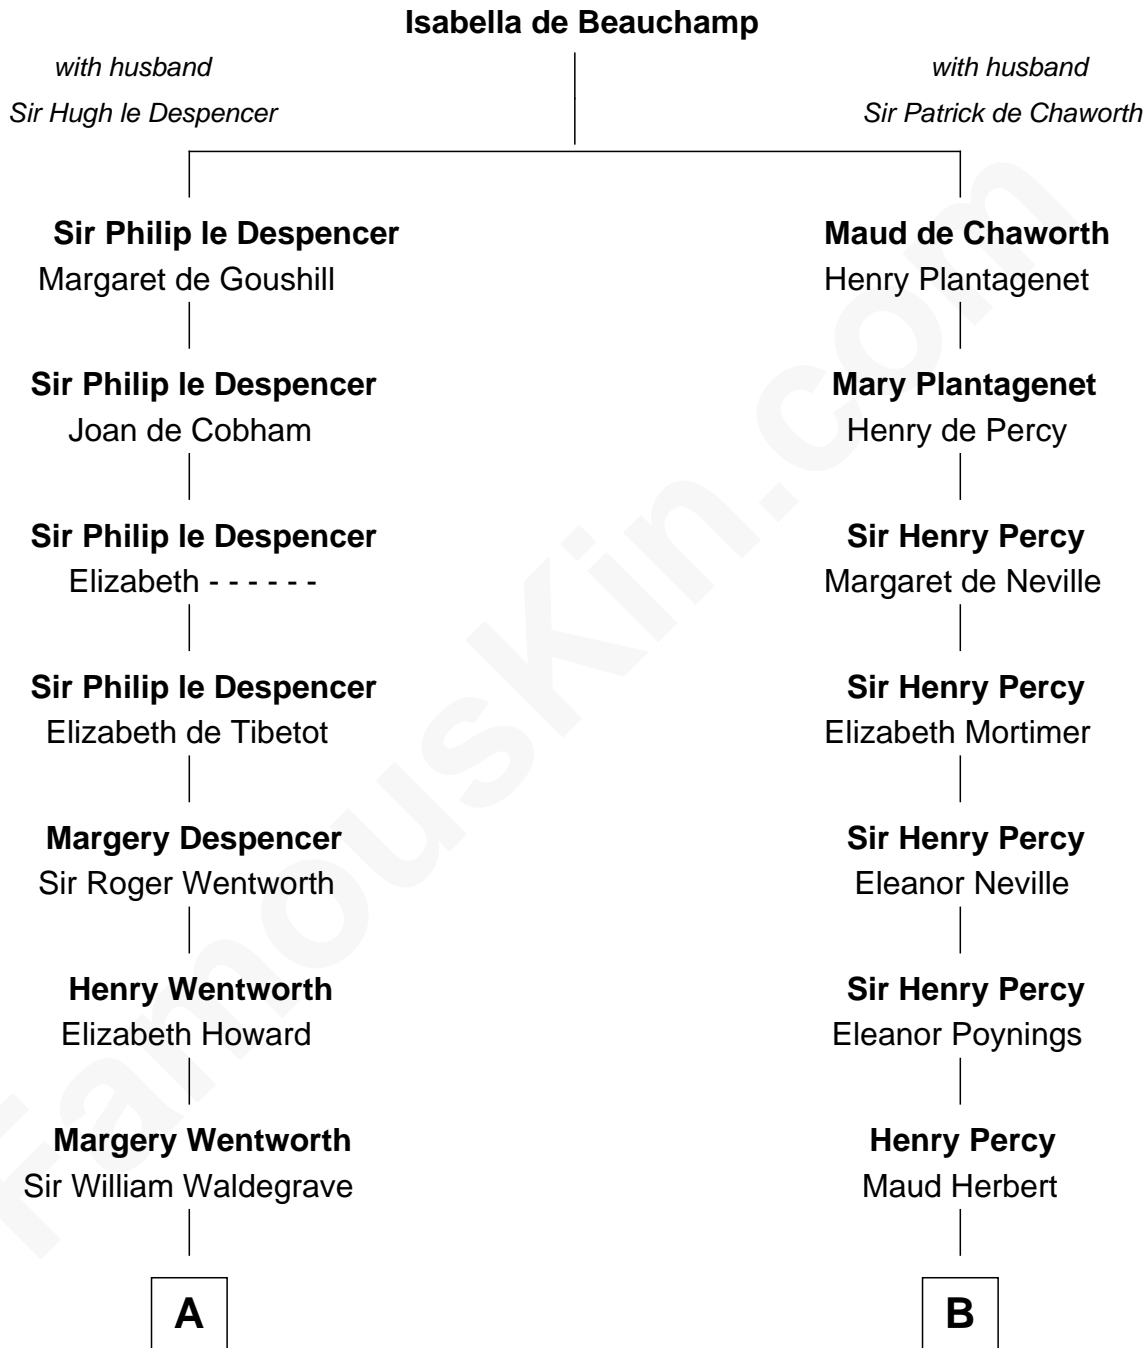

FamousKin.com

Relationship Chart of

Walt Disney

Co-Founder of The Walt Disney Company

16th cousin 4 times removed of

John Carroll

Founder of Georgetown University

Founder, Georgetown University

C

—
Eber Call

Violette Lawrence

—
Charles Call

Henrietta Gross

—
Flora Call

Elias Charles Disney

—
Walt Disney